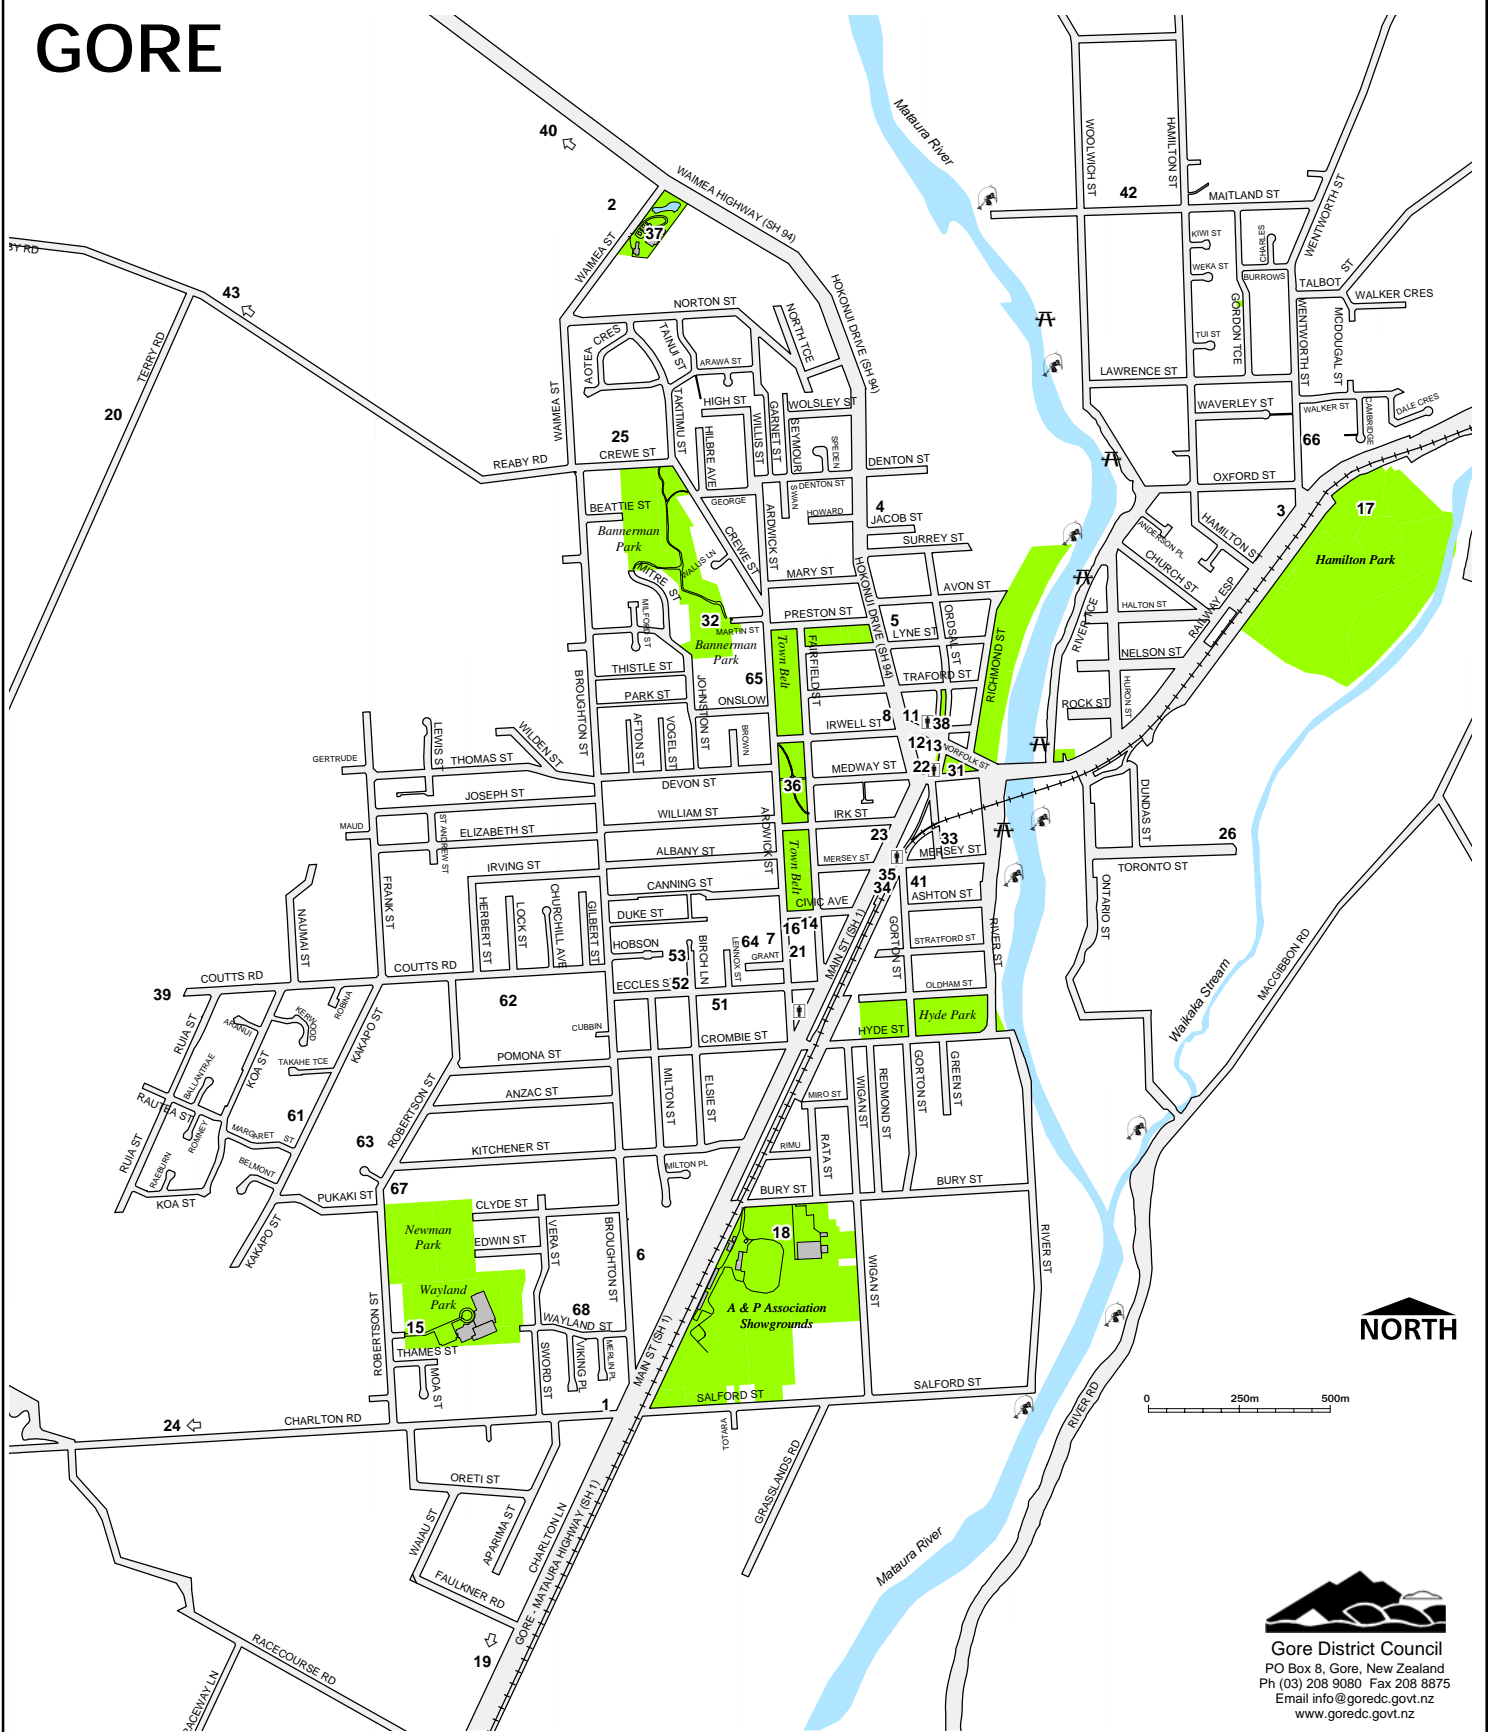

GORE

0 250m 500m

Gore District Council
 PO Box 8, Gore, New Zealand
 Ph (03) 208 9080 Fax 208 8875
 Email info@goredc.govt.nz
 www.goredc.govt.nz

Accommodation

- 1 Charlton Motel
- 2 Croydon Lodge
- 3 Esplanade Motel
- 4 Oakleigh Motel
- 5 Riverlea Motel
- 6 Gore Motor Camp
- 7 Xavier House (Budget Accom)
- 8 Old Fire Station (Backpackers)

Services and Amenities

- 11 Information Centre and Hokonui Heritage Centre
- 12 Art Gallery
- 13 Gore Public Library
- 14 Gore District Council

- 15 Multisports Complex
- Swimming Pool
- Ice Skating Rink
- 16 James Cumming Wing
- 17 BMX Track
- 18 A&P Showgrounds
- 19 To Racecourse (1km)
- 20 Golf Course
- 21 Senior Citizens Centre
- 22 Police Station
- 23 Books'n More (Post Shop)
- 24 To Charlton Park Cemetery (2km)
- 25 Gore Cemetery
- 26 Refuse/Transfer Station

Attractions

- 31 Trout Statue
- 32 Deer Park/ Bannerman Park
- 33 Gore Country Music Club
- 34 First Electric Light
- 35 Romney Ram Statue
- 36 Gardens and Aviary
- 37 Pioneer Park
- 38 Clock Tower
- 39 The Reservation (animals)
- 40 To Croydon Aircraft Co (15km)
- 41 Fleming and Co
- 42 Airforce Museum
- 43 To Dolamore Park (8.5km)

Medical

- 51 Gore Medical Centre
- 52 Dr Parks Surgery
- 53 Gore Hospital

Public Toilets

Schools

- 61 SIT, Gore Campus
- 62 Gore High School
- 63 St Peter's College
- 64 St Mary's School
- 65 Gore Main School
- 66 East Gore School
- 67 West Gore School
- 68 Longford Intermediate School