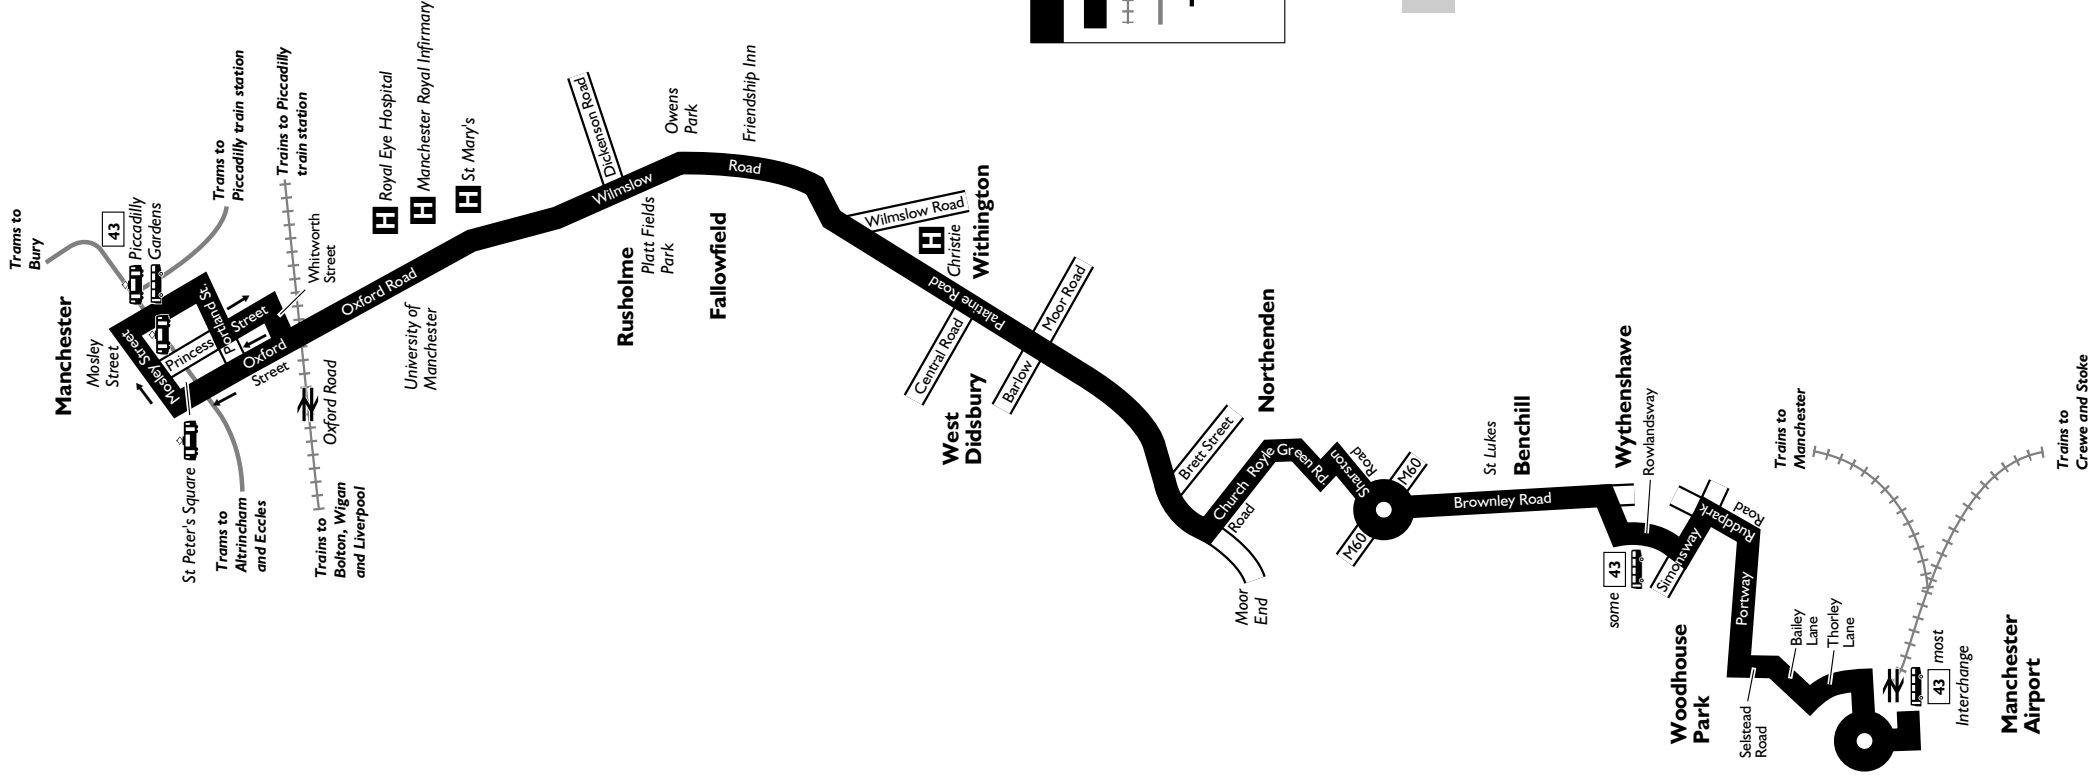

43 SKYLİNE

Buses run by

Stagecoach Manchester
Hyde Road Depot
Ardwick
Manchester
M12 6JS
Telephone 0161-273 3377

Every care has been taken to ensure the accuracy of details in this publication; details were correct at time of going to print

© GMPTE INFORMATION 2007.
© LA08900L.

Printed on paper made using pulp from fully sustainable, responsibly managed forestation, which is bleached without using elemental chlorine. It has been awarded the Nordic Swan certificate, complying with stringent controls of production processes, effluent discharge and environmental impact.