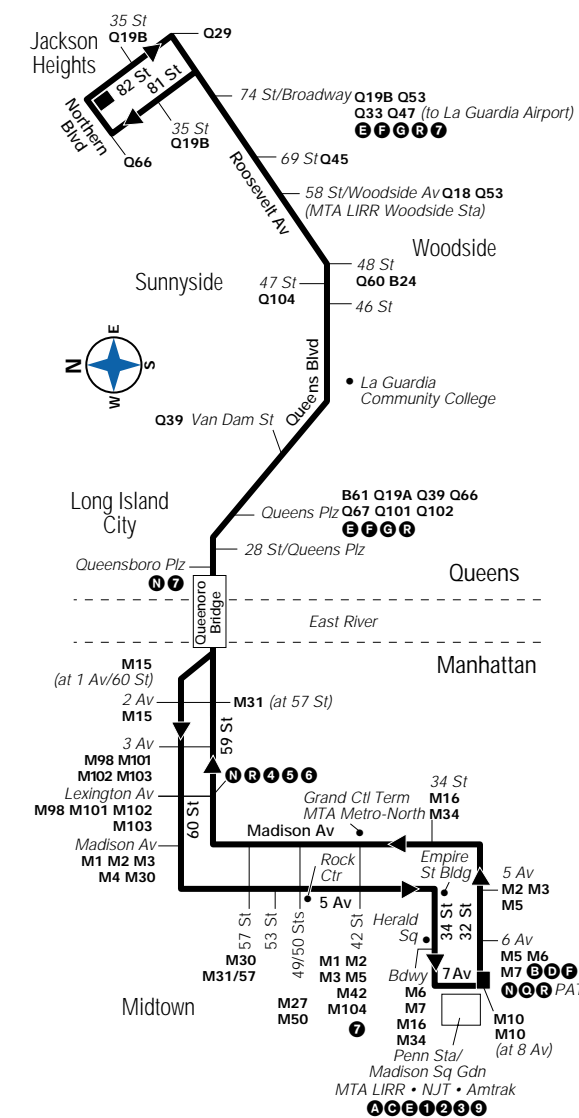

Q32 LEGEND

- Terminal
- Subway Connection
- M15 Bus Transfer Point

Q032-Map-215-00

For travel information, call (718) 330-