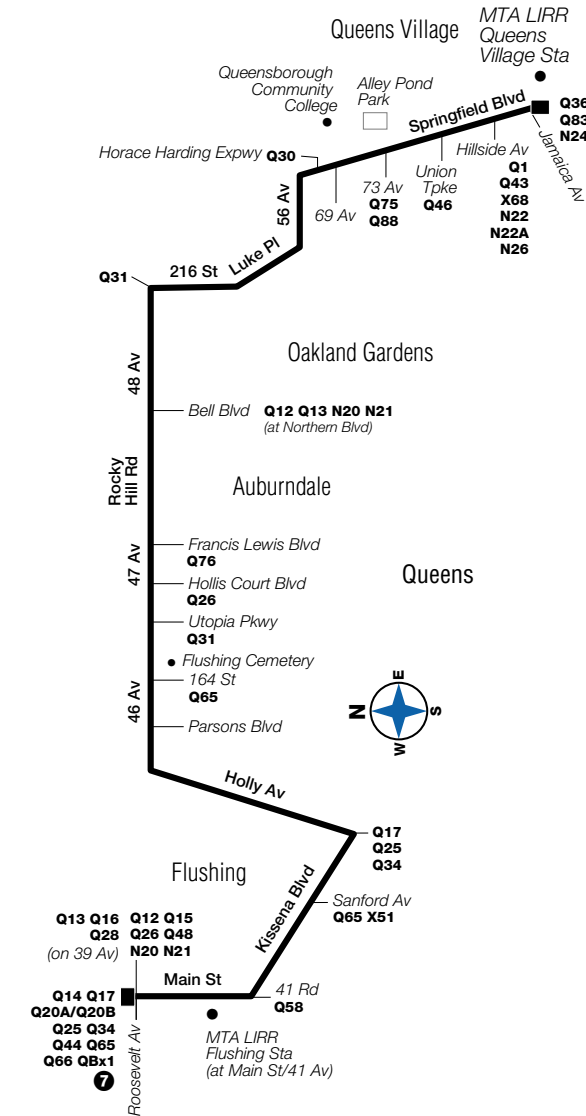

**Q27 LEGEND**

- Terminal
- Subway Connection
- Q65 Bus Transfer Point

Q027-Map-211-00

For travel information, call (718) 330-1234.

[www.mta.nyc.ny.us](http://www.mta.nyc.ny.us)