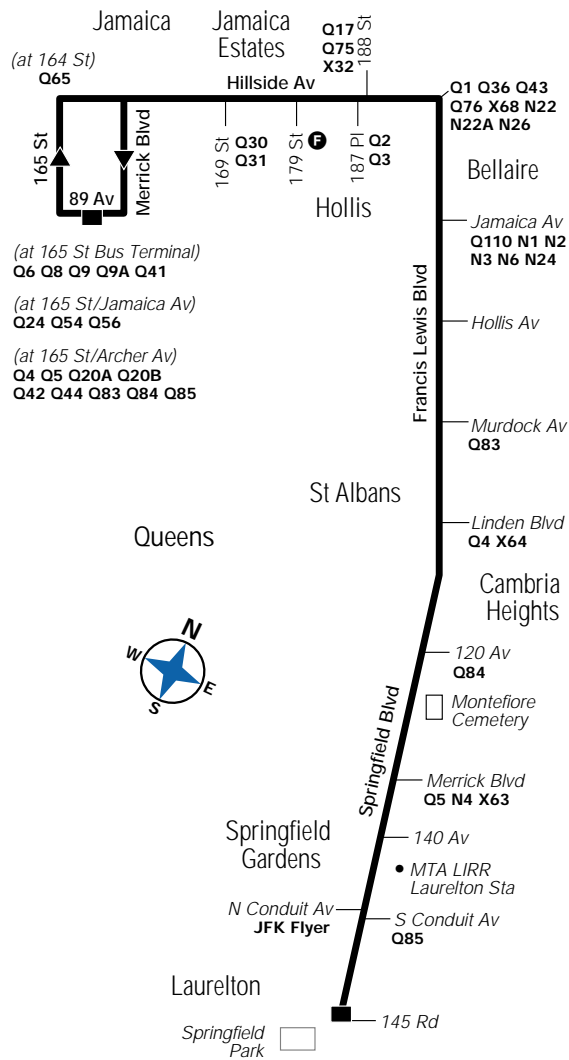

# Q77 Saturday Service

From Jamaica to Laurelton

Jamaica 165 St Bus Term	Jamaica 179 St Subway Sta	Hollis Hillside Av/ F Lewis Blvd	St Albans F Lewis Blvd/ Linden Blvd	Springfld Gdns Springfld Blvd/ Merrick Blvd	Laurelton Springfld Blvd/ 145 Rd
7:00	7:06	7:12	7:21	7:27	7:31
7:30	7:36	7:42	7:51	7:57	8:01
8:00	8:06	8:12	8:21	8:27	8:31
8:30	8:36	8:42	8:51	8:57	9:01
9:00	9:06	9:12	9:21	9:27	9:31
9:30	9:36	9:42	9:51	9:57	10:01
10:00	10:08	10:15	10:27	10:33	10:37
10:30	10:38	10:45	10:57	11:03	11:07
11:00	11:08	11:15	11:27	11:33	11:37
11:30	11:38	11:45	11:57	12:03	12:07
12:00	12:08	12:15	12:27	12:33	12:37
12:30	12:38	12:45	12:57	1:03	1:07
1:00	1:08	1:15	1:27	1:33	1:37
1:30	1:38	1:45	1:57	2:03	2:07
2:00	2:08	2:15	2:27	2:33	2:37
2:30	2:38	2:45	2:57	3:03	3:07
3:00	3:08	3:15	3:27	3:33	3:37
3:30	3:38	3:45	3:57	4:03	4:07
4:00	4:08	4:15	4:27	4:33	4:37
4:30	4:38	4:45	4:57	5:03	5:07
5:00	5:08	5:15	5:27	5:33	5:37
5:30	5:38	5:45	5:57	6:03	6:07
6:00	6:08	6:15	6:27	6:33	6:37
6:30	6:38	6:45	6:57	7:03	7:07
7:00	7:07	7:14	7:25	7:31	7:35
7:30	7:37	7:44	7:55	8:01	8:05
8:00	8:07	8:14	8:25	8:31	8:35
8:30	8:37	8:44	8:55	9:01	9:05
9:00	9:07	9:14	9:25	9:31	9:35

CO 6/00  
100641/100652  
296-00

**Q77 LEGEND**

- Terminal
- Subway Connection
- Bus Transfer Point

Q077-Map-230-00