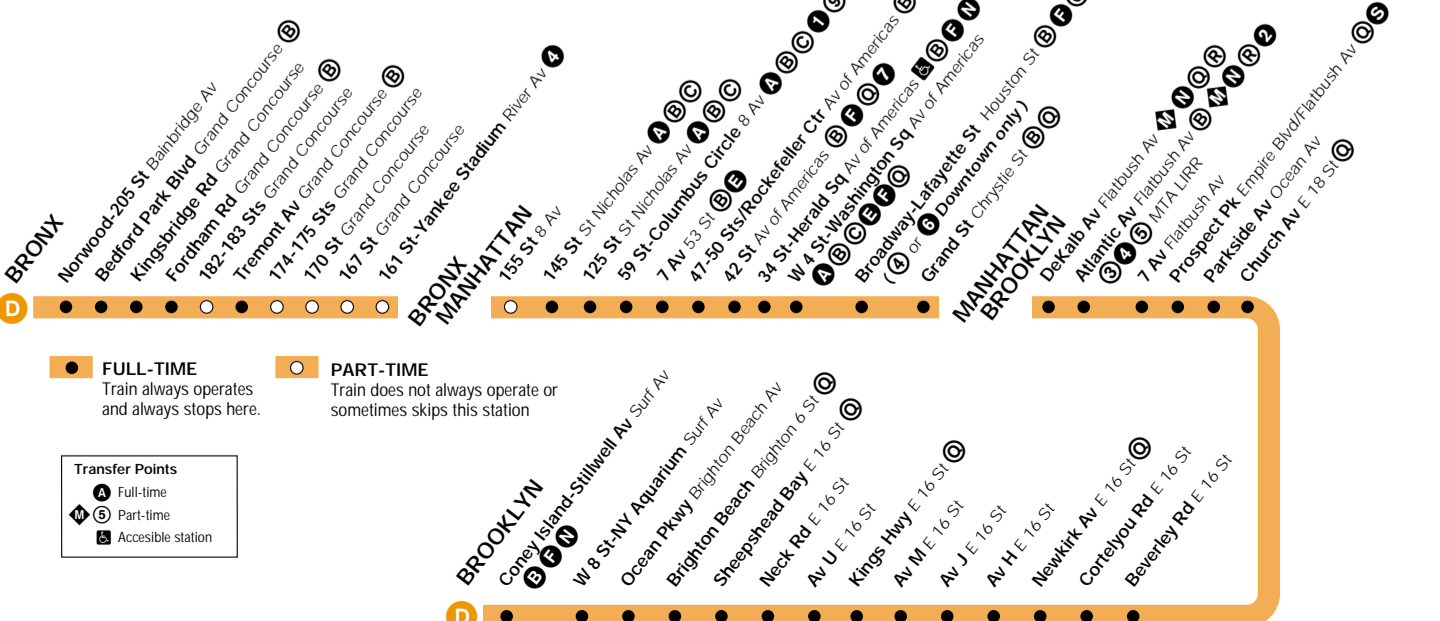

Train

Timetable for subway service on the D and Q Trains

Saturday Service

D Northbound

From Stillwell Av, Brooklyn, to 205 St, Bronx

Table with 11 columns: Stillwell Av, Brighton Bch, Kings Hwy, Church Av, DeKalb Av, W 4 St, 47-50 St Rock Ctr, 59 St, 145 St, Tremont Av, 205 St. Rows include departure times from 12:08 to 11:53.

Saturday Service

D Southbound

From 205 St, Bronx, to Stillwell Av, Brooklyn

Table with 11 columns: 205 St, Tremont Av, 145 St, 59 St, 47-50 St Rock Ctr, W 4 St, DeKalb Av, Church Av, Kings Hwy, Brighton Bch, Stillwell Av. Rows include departure times from 12:06 to 11:51.

Sunday Service

D Southbound

From 205 St, Bronx, to Stillwell Av, Brooklyn

Table with 11 columns: 205 St, Tremont Av, 145 St, 59 St, 47-50 St Rock Ctr, W 4 St, DeKalb Av, Church Av, Kings Hwy, Brighton Bch, Stillwell Av. Rows include departure times from 12:06 to 11:44.

D Av of Americas (6 Av) Express

FULL-TIME: Train always operates and always stops here. PART-TIME: Train does not always operate or sometimes skips this station.

Transfer Points legend: Full-time (A), Part-time (S), Accessible station (♿).