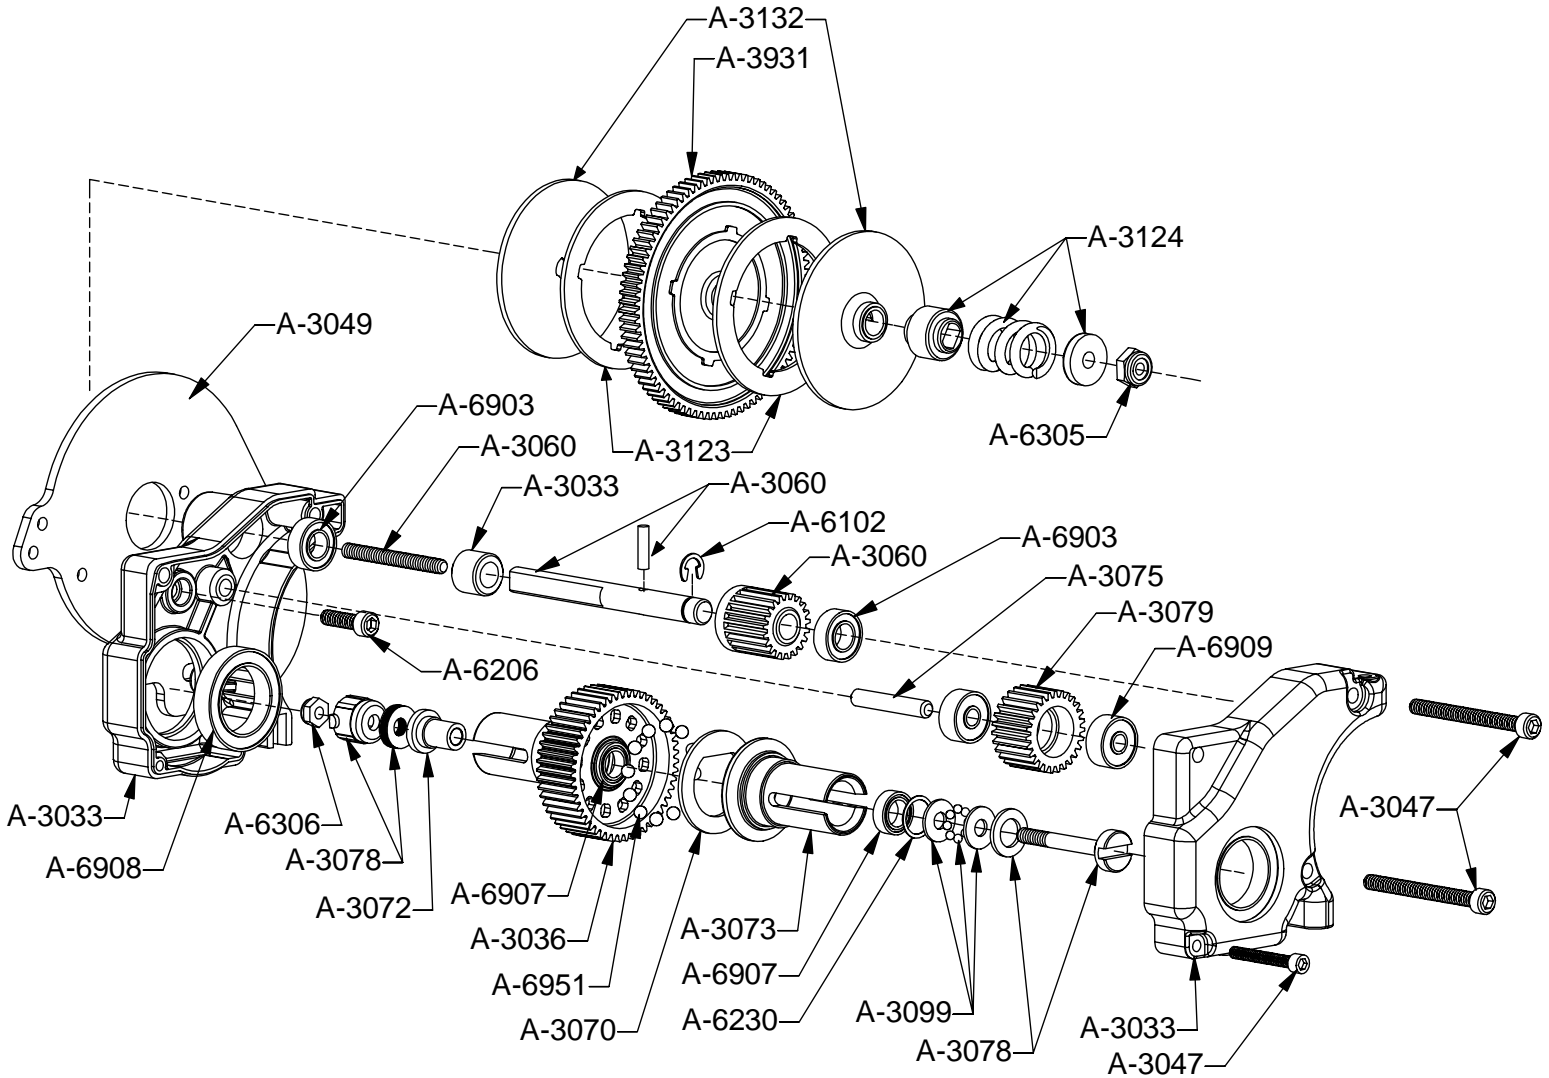

13848 Magnolia Ave., Chino, CA 91710, 909.465.9728
fax: 909.590.1496 / www.TeamLosi.com / feedback@TeamLosi.com

Optional Parts For the Triple-X Buggy

A-3112	Hydra-Drive Conversion Kit for Double-Disk Slipper ...	$39.95	A-6912	3/32" x 3/16" Bearings for Steering (XX, XXT, XXX)	$19.95
A-3928	88-Tooth, 48-Pitch Spur Gear for Double-Disk Slipper ..	$3.50	A-9702	Graphite/Composite Front Suspension Arms (XXX) ...	$10.50
A-3929	86-Tooth, 48-Pitch Spur Gear for Double-Disk Slipper ..	$3.50	A-9713	Graphite Kickplate, Bulkhead, & Steering Brace	$16.00
A-3930	84-Tooth, 48-Pitch Spur Gear for Double-Disk Slipper ..	$3.50	A-9802	Graphite/Comp. Rear Suspension Arms (XX, XXX)	$11.50
A-3932	78-Tooth, 48-Pitch Spur Gear for Double-Disk Slipper ..	$3.50	A-9814	Graphite/Composite Rear Shock Tower (XXX)	$11.50
A-3933	76-Tooth, 48-Pitch Spur Gear for Double-Disk Slipper ..	$3.50	A-9831	Graphite/Composite Rear Pivot Plate (XXX)	$6.50
A-4119	XXX Bumper, Motor Guard, and Body Mounts (Yellow)	$6.50	A-9905	Graphite/Composite Chassis and Brace (XXX)	$47.50
A-4120	XXX Bumper, Motor Guard, and Body Mounts (Blue) ...	$6.50	A-9910	Graphite Battery Strap, Pad, & Foam Block (XXX)	$6.00
A-5054	.6" Threaded Shock Body Set w/Nuts	$19.95	A-9923	CVD Set for (XX, XXX, XX-4)	$30.00
A-5055	.9" Threaded Shock Body Set w/Nuts	$19.95	A-9924	Buggy Aluminum Dogbone/Drive Shaft w/Yoke	$9.95
A-5060	.6" Titanium Nitride Shock Shaft	$7.00	A-9930	Aluminum Gear/Slipper Shaft 2.19:1 (XX), (All XXX) ..	$11.95
A-5064	1.0" Titanium Nitride Shock Shaft	$7.00	A-9940	Aluminum Hardcoated Suspension Balls	$3.95