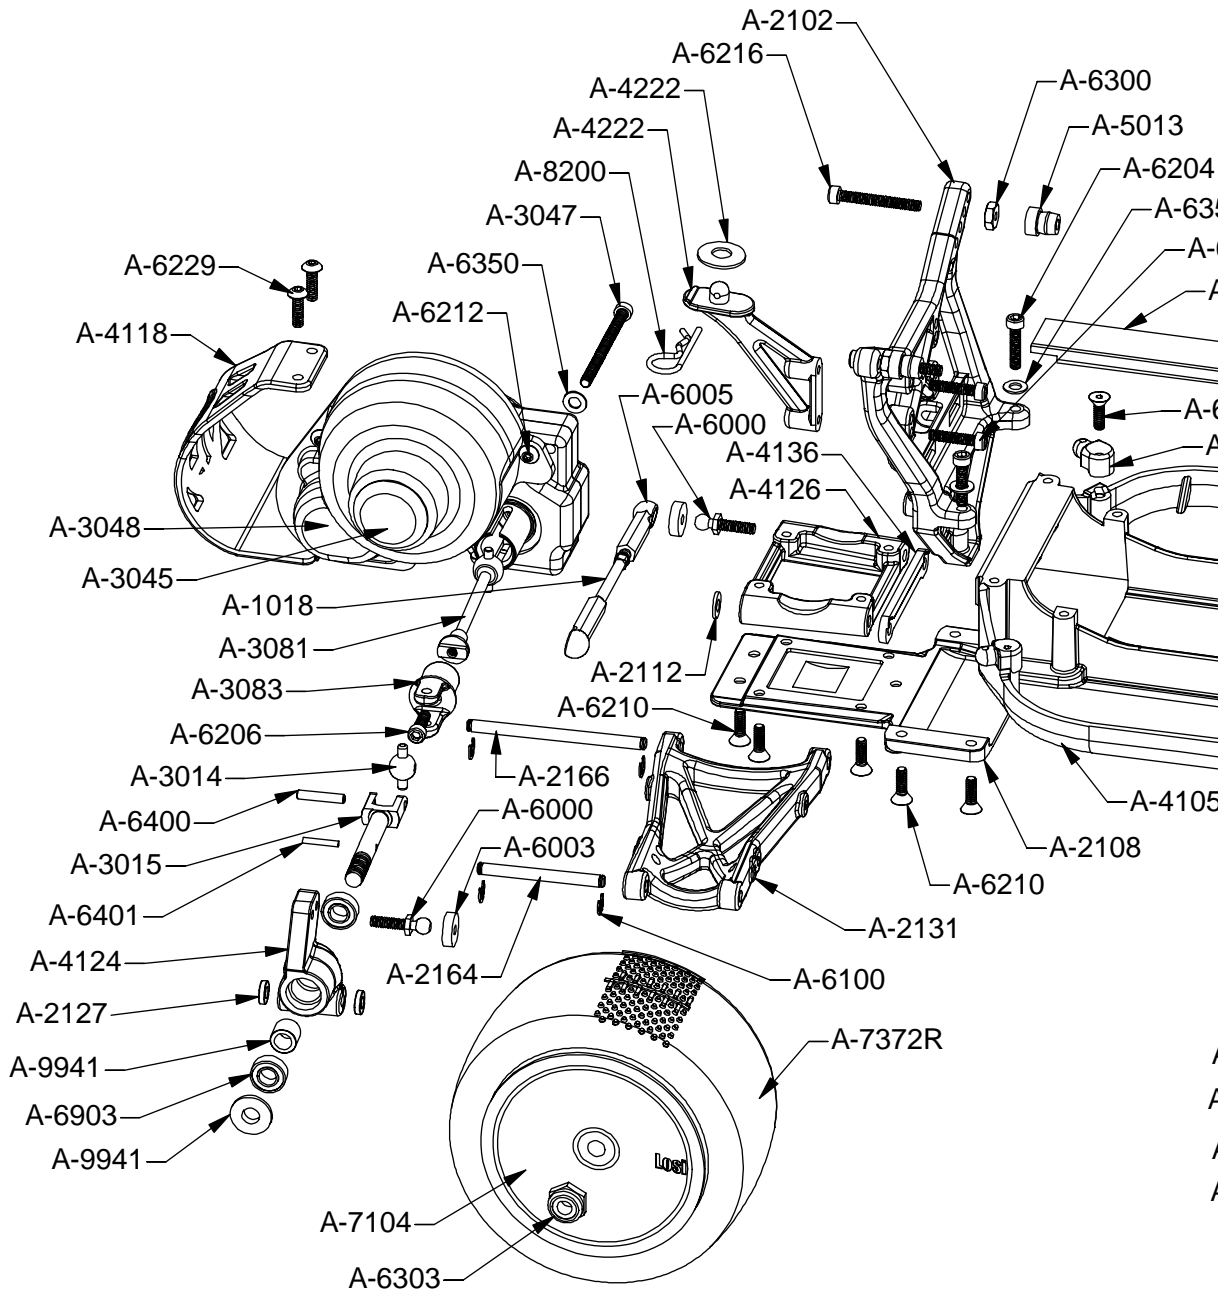

A-6220	4-40 x 1/2" Flat-Head Screws (10)	$1.50
A-6229	4-40 x 3/8" Button-Head Screws (10)	$2.00
A-6230	Shim Assortment - 3/16", 1/4", 1/2" (20)	$2.50
A-6233	4-40 x 5/8" Flat-Head Screws (10)	$2.50
A-6300	4-40 Hex Nuts (10)	$1.00
A-6303	10-32 Locknuts (4ea Nylon & Steel) (8)	$1.50
A-6305	4-40 Aluminum Locknuts, Low Profile (10)	$3.50
A-6306	4-40 Aluminum Mini Nuts (10)	$3.50
A-6350	#4 and 1/8" Hardened Washers	$2.50
A-6400	Pins, U-Joint (8)	$1.25
A-6401	Pins — Wheels and Gears	$1.25
A-6903	3/16" x 3/8" Teflon™-Sealed Bearings (2)	$5.50
A-6907	5mm x 8mm Bearings	$6.50
A-6908	1/2" x 3/4" Ball Bearings w/Teflon Seal (2)	$13.50