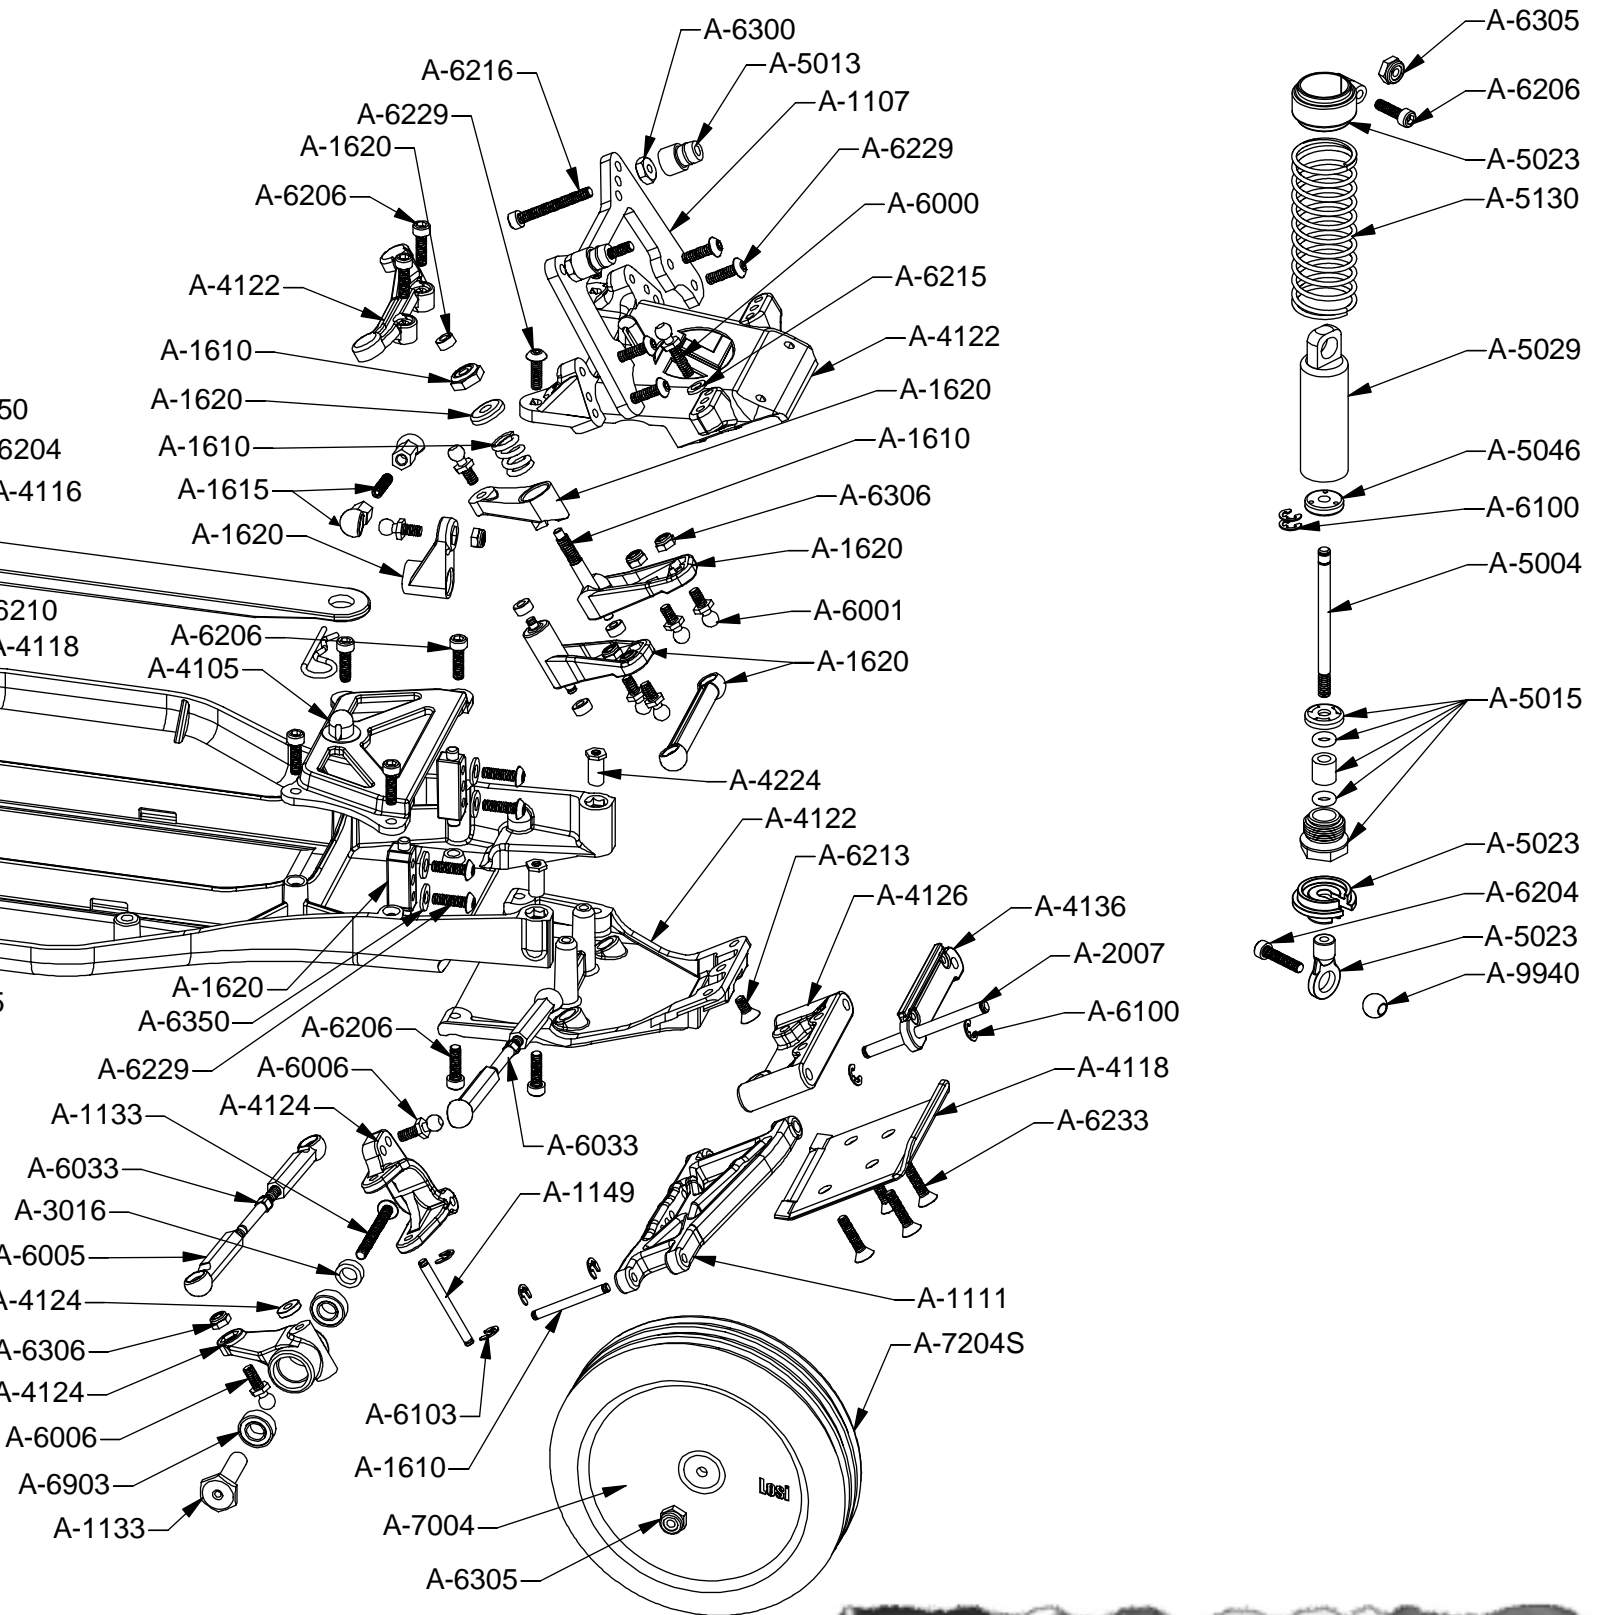

A-6909	1/8" x 3/8" Ball Bearings ('XX' Trans) (2)	$6.00
A-6951	3/32" Carbide Diff Balls (12)	$10.95
A-7004	XXX Wide Front Wheel	$6.00
A-7104	XXX Rear Wheel	$6.00
A-7204S	Front Xtra-Wide Tires (Silver) w/Foam (wide wheels)	$11.00
A-7298	4wd Front CLOUDS Foam Liners	$1.50
A-7372R	Rear Tire	$12.00
A-7399	Buggy Rear CLOUDS Foam Liners	$1.50
A-8043	XXX Body w/Window Masks	$16.00
A-8109	XXX Rear V-Wing	$2.50
A-8200	Body Clips (12)	$1.25
A-8341	XXX Logo Sticker Sheet	$4.00
A-9941	Bearing Spacer/Wheel Washer Set	$9.95