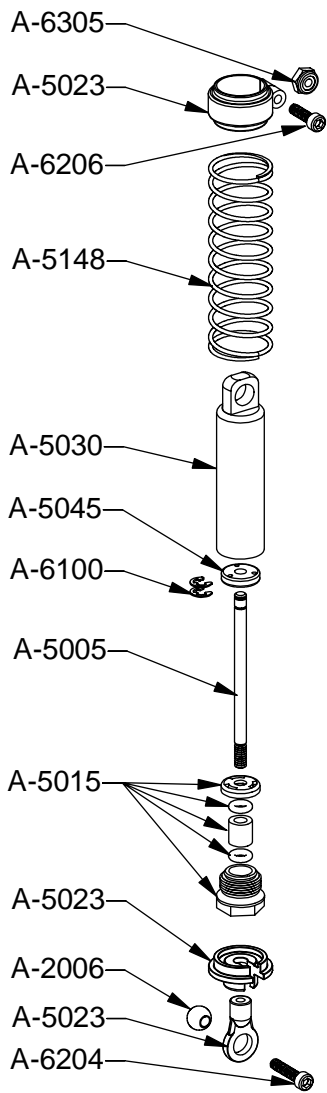

A-6220	4-40 x 1/2" Flat-Head Screws (10)	\$1.50
A-6229	4-40 x 3/8" Button-Head Screws (10)	\$2.00
A-6230	Shim Assortment - 3/16", 1/4", 1/2" (20)	\$2.50
A-6233	4-40 x 5/8" Flat-Head Screws (10)	\$2.50
A-6300	4-40 Hex Nuts (10)	\$1.00
A-6303	10-32 Locknuts (4ea Nylon & Steel) (8)	\$1.50
A-6305	4-40 Aluminum Locknuts, Low Profile (10)	\$3.50
A-6306	4-40 Aluminum Mini Nuts (10)	\$3.50
A-6350	#4 and 1/8" Hardened Washers	\$2.50
A-6400	Pins, U-Joint (8)	\$1.25
A-6401	Pins — Wheels and Gears	\$1.25
A-6903	3/16" x 3/8" Teflon™-Sealed Bearings (2)	\$5.50
A-6907	5mm x 8mm Bearings	\$6.50
A-6908	1/2" x 3/4" Ball Bearings w/Teflon Seal (2)	\$13.50