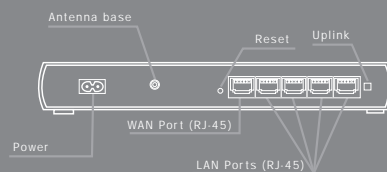

Model SS2524

To learn more about the SpeedStream® Powerline Routers visit:
www.speedstream.com

Technical Specifications

Power: AC line powered; 120VAC, 60Hz, 0.12A

Media Interfaces:

- (1)10/100 Mbps RJ-45 WAN port
- (4)10/100 Switched RJ-45 LAN ports
- (1) 802.11b WLAN
- (1) Corded NEMA 1-15P Std.2-prong AC plug for Powerline LAN and unit power

Router Functions:

DHCP Server, DHCP Client, DNS, DDNS, and NAT (Network Address Translation)
Supports VPN Tunneling via L2TP, PPTP, and IPSec pass-through

Protocols: TCP/IP, UDP, UPnP, RIPv1, and PPPoE

Security: 56bit DES (Powerline), 64/128bit WEP (Wireless), Stateful Inspection (SPI) Firewall.

Diagnostic LEDs: Power, Status, LAN (Link/Activity/100Mbps - port 1-4), WAN, Wireless, and Powerline

Wireless Data Rate: 11, 5.5, 2, 1 Mbps with Automatic Fallback;

Wireless Frequency Band: ISM band; 2.4 to 2.4835 GHz (for US, Canada)

Radio Technology: Direct Sequence Spread Spectrum (DSSS)

Wireless Modulation: CCK (11 Mbps, 5.5 Mbps), DQPSK (2 Mbps), DBPSK (1 Mbps)

Wireless Operating Channels: IEEE 802.11b compliant; 11 channels (for US, Canada)

Wireless Receive Sensitivity:

Min. -76 dBm for 11Mbps @BER 10E-5

Max. -80 dBm for 5.5/2/1 Mbps @BER 10E-5

Antenna: Detachable; Reverse SMA connector

Powerline Modulation:

OFDM symbol modulation; DQPSK; DBPSK; ROBO carrier modulation

Powerline Frequency Band: 4.3 MHz –20.9 MHz

Network Data Rate:

Powerline data rate up to 14 Mbps*

802.11b wireless data rate up to 11 Mbps*

10/100 Mbps Ethernet*

Standards:

IEEE 802.3 (10BaseT), IEEE 802.3u (100BaseTX), IEEE 802.11b (Wireless), HomePlug 1.0 (Powerline)

Certifications: FCC Part 15 Class B, UL, and HomePlug 1.0

Warranty:

1 year parts and labor for hardware; Additional year available with product registration

System Requirements:

- An available 110 VAC outlet
- Broadband Connection (DSL, Cable, Satellite) with RJ-45 Ethernet connection. (For connection sharing)
- Powerline adapter, 802.11b wireless adapter, or Ethernet connection for each PC

Compatible OS: Web browser based interface; Configure with Internet Explorer or Netscape, versions 4.0 or higher

SIEMENS

Corporate Headquarters:
Efficient Networks, Inc.
A Siemens Company
4849 Alpha Road
Dallas, TX 75244
+1(972) 852-1000
Fax +1(972) 852-1001
E-mail info@efficient.com
www.efficient.com

Efficient Networks Europe B.V.
Parc Centre
Boeing Avenue 8
1119 PB Schiphol-Rijk
The Netherlands.
+31 (0)20 655 60 60
Fax +31 (0)20 655 60 65
E-mail europe@efficient.com

Efficient Networks Asia Pte Ltd.
Level 24-01/03 Shaw Tower
100 Beach Road
Singapore 189702
Phone: +65 3385855
Fax: +65 3385860
E-mail asiapac@efficient.com