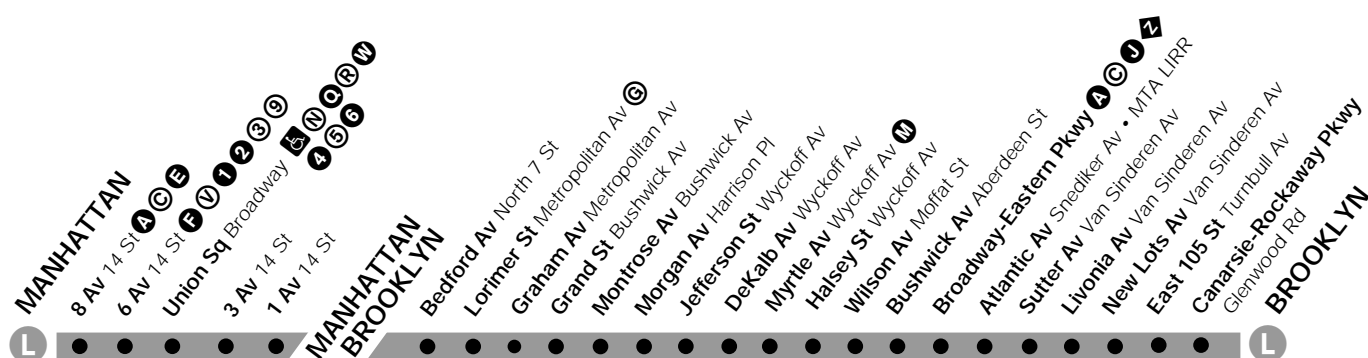

Free Transfers

You automatically get a free transfer, good for two hours, between the subway and bus when you pay your fare with Pay-Per-Ride MetroCard. Unlimited Ride MetroCard includes all transfers at no charge.

The information in this timetable may change without notice. Customers are encouraged to read red-bannered service change notices. These contain important information which might affect your trip.

For More Information

Travel information	(718) 330-1234
Non-English-speaking customers	(718) 330-4847
Customers with disabilities	(718) 596-8585
TTY/TDD users only	(718) 596-8273
Customer service (M-F, 9 AM-5 PM)	(718) 330-3322
MetroCard (M-F, 7 AM-11 PM, S-S, 9 AM-5 PM)	(212) 638-7622
Reduced-Fare MetroCard (M-F, 9 AM-5 PM)	(718) 243-4999
For MTA NYC Transit on the Internet: www.mta.info	

Holiday Service

Weekday service runs on:

Martin Luther King Jr.'s Birthday, Columbus Day, Veterans Day, Election Day.

Saturday service runs on:

President's Day.

Sunday service runs on:

New Year's Day, Memorial Day, July 4th, Labor Day, Thanksgiving Day, Christmas Day.

Bold times denote PM hours.

Please read times from left to right.

L 14 St-Canarsie Local

Station Service

- **FULL-TIME**
  Train always operates and always stops here.
- Accessible station

Transfer Points

- **A** Full-time
- **C** Part-time

tr00la02247

Weekday Service

L Southbound

From 8 Av, Manhattan, to Rockaway Pkwy, Brooklyn

8 Av	6 Av	Union Sq	3 Av	1 Av	Lorimer St	Myrtle Av	Broadway Junction	Atlantic Av	Rockaway Pkwy
12:08	12:09	12:11	12:12	12:13	12:18	12:28	12:34	12:35	12:43
12:20	12:21	12:23	12:24	12:25	12:30	12:40	12:46	12:47	12:55
12:32	12:33	12:35	12:36	12:37	12:42	12:52	12:58	12:59	1:07
12:44	12:45	12:47	12:48	12:49	12:54	1:04	1:10	1:11	1:19
12:56	12:57	12:59	1:00	1:01	1:06	1:16	1:22	1:23	1:31
1:08	1:09	1:11	1:12	1:13	1:18	1:28	1:34	1:35	1:43
1:21	1:22	1:24	1:25	1:26	1:31	1:41	1:47	1:48	1:56
1:37	1:39	1:40	1:41	1:42	1:48	1:58	2:05	2:06	2:14
1:57	1:59	2:00	2:01	2:02	2:08	2:18	2:25	2:26	2:34
2:17	2:19	2:20	2:21	2:22	2:28	2:38	2:45	2:46	2:54
2:37	2:39	2:40	2:41	2:42	2:48	2:58	3:05	3:06	3:14
2:57	2:59	3:00	3:01	3:02	3:08	3:18	3:25	3:26	3:34
3:17	3:19	3:20	3:21	3:22	3:28	3:38	3:45	3:46	3:54
3:37	3:39	3:40	3:41	3:42	3:48	3:58	4:05	4:06	4:14
3:57	3:59	4:00	4:01	4:02	4:08	4:18	4:25	4:26	4:34
4:17	4:19	4:20	4:21	4:22	4:28	4:38	4:45	4:46	4:54
4:37	4:39	4:40	4:41	4:42	4:48	4:58	5:05	5:06	5:14
4:57	4:58	5:00	5:01	5:02	5:07	5:18	5:25	5:26	5:34
5:16	5:18	5:19	5:20	5:21	5:27	5:37	5:45	5:46	5:54
5:32	5:33	5:35	5:36	5:37	5:42	5:53	5:59	6:00	6:08
5:47	5:48	5:50	5:51	5:52	5:57	6:08	6:14	6:15	6:23
6:02	6:03	6:05	6:06	6:07	6:12	6:23	6:29	6:30	6:38
6:14	6:15	6:17	6:18	6:19	6:24	6:35	6:41	6:42	6:50
6:24	6:25	6:27	6:28	6:29	6:34	6:45	6:51	6:52	7:00
6:32	6:33	6:35	6:36	6:37	6:43	6:54	7:00	7:01	7:09
6:40	6:41	6:43	6:44	6:45	6:51	7:02	7:08	7:09	7:17
6:48	6:49	6:51	6:52	6:53	6:59	7:10	7:16	7:17	7:25
6:56	6:57	6:59	7:00	7:01	7:07	7:18	7:24	7:25	7:33
7:03	7:04	7:06	7:07	7:08	7:14	7:25	7:31	7:32	7:40
7:09	7:10	7:12	7:13	7:14	7:20	7:31	7:37	7:38	7:46
7:14	7:15	7:17	7:18	7:19	7:25	7:36	7:42	7:43	7:51

Then every 4-5 minutes until: