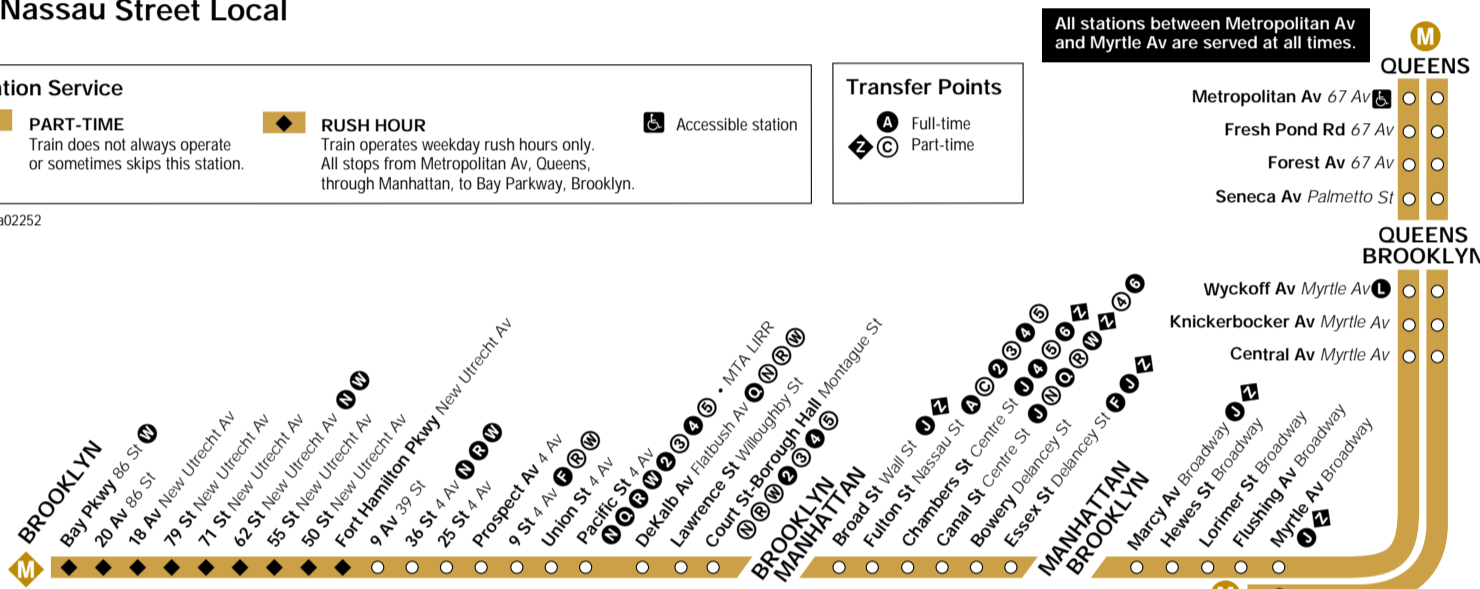

M trains provide Shuttle service between Metropolitan Av, Queens, and Broadway-Myrtle Av, Brooklyn at all times. Weekdays only from

about 6 AM until about 9 PM M trains extend service to Bay Parkway, Brooklyn, or 9 Av, Brooklyn, or Broad St, Manhattan.

Bold times denote PM hours.
Please read times from left to right.

M Nassau Street Local

Station Service

PART-TIME Train does not always operate or sometimes skips this station.	RUSH HOUR Train operates weekday rush hours only. All stops from Metropolitan Av, Queens, through Manhattan, to Bay Parkway, Brooklyn.	Accessible station
--	--	--------------------

tr00ma02252

Transfer Points

Full-time
Part-time

All stations between Metropolitan Av and Myrtle Av are served at all times.

Shuttle Service
Train operates nights, early mornings and all weekend.
Toward Manhattan:
Transfer at Myrtle Av to service
Toward Metropolitan Av:
Transfer at Myrtle Av from service to shuttle

Weekday Service

M Southbound

From Middle Village, Queens to Bushwick or Bensonhurst, Brooklyn

Met Av	Wyckoff Av	Bdwy Myrtle Av	Marcy Av	Essex St	Chambers St	Broad St	DeKalb Av	Pacific St	36 Av	9 Av	Bay Pkwy
12:06	12:12	12:18									
12:24	12:30	12:36									
12:44	12:50	12:56									
1:04	1:10	1:16									
1:24	1:30	1:36									
1:44	1:50	1:56									
2:04	2:10	2:16									
2:24	2:30	2:36									
2:44	2:50	2:56									
3:04	3:10	3:16									
3:24	3:30	3:36									
3:44	3:50	3:56									
4:04	4:10	4:16									
4:24	4:30	4:36									
4:44	4:50	4:56									
5:04	5:10	5:16									
5:24	5:30	5:36									
5:44	5:50	5:56									