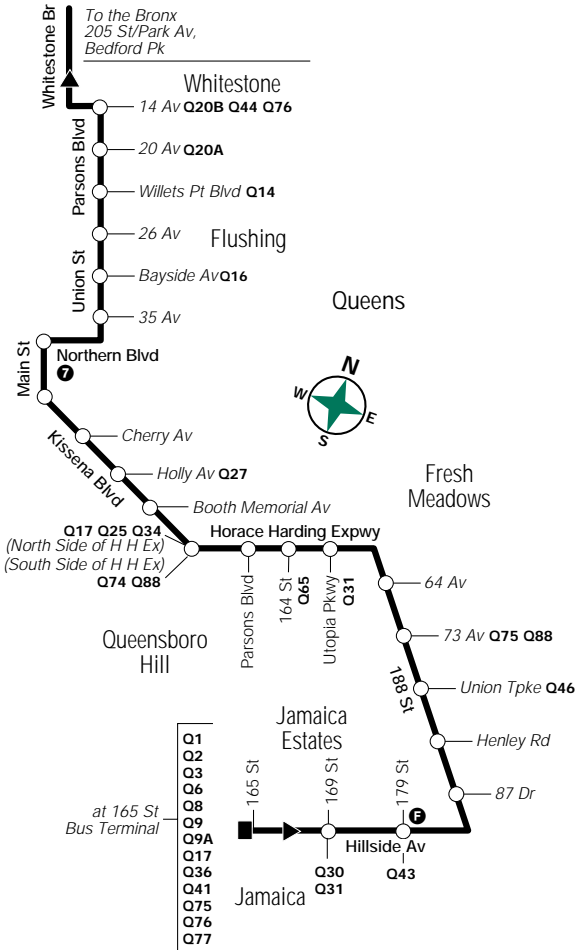

X32 Weekday Service

From Jamaica, Queens, to Bedford Park, Bronx

Jamaica 165 St Bus Terminal	Fresh Mead 188 St/ 73 Av	Onsboro Hill Harding Exp/ Kissena Blvd	Flushing Kissena Blvd/ Main St	Flushing Union St/ 35 Av	Whitestone Parsons Blvd/ 14 Av	Bedford Park 205 St/ Paul Av
6:38	6:51	6:59	7:08	7:13	7:26	8:00

X32 weekday service between Jamaica, Queens, and Bedford Park, Bronx

xp032a02143

Bold times denote PM hours.