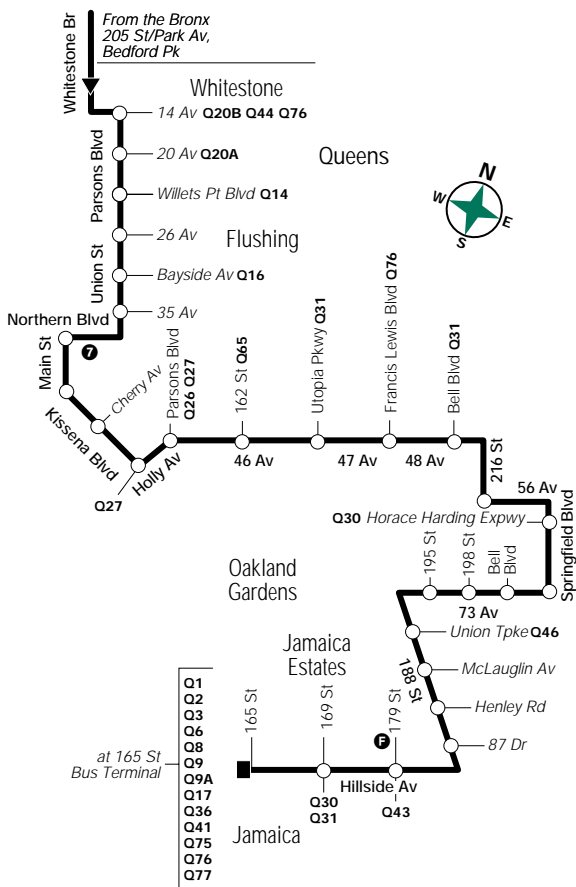

X32 Weekday Service

From Bedford Park, Bronx, to Jamaica, Queens via Oakland Gardens

Bedford Park 205 St/ Paul Av	Flushing Union St/ 35 Av	Oakland Gardens Springfield Blvd/ 73 Av	Jamaica 165 St Bus Terminal
3:40	4:26	4:43	5:05

X32 weekday service from Bedford Park, Bronx, to Jamaica, Queens via Oakland Gardens

X32 LEGEND

- Terminal
- Bus Transfer Point
- F Subway Connection
- Express Bus Stops