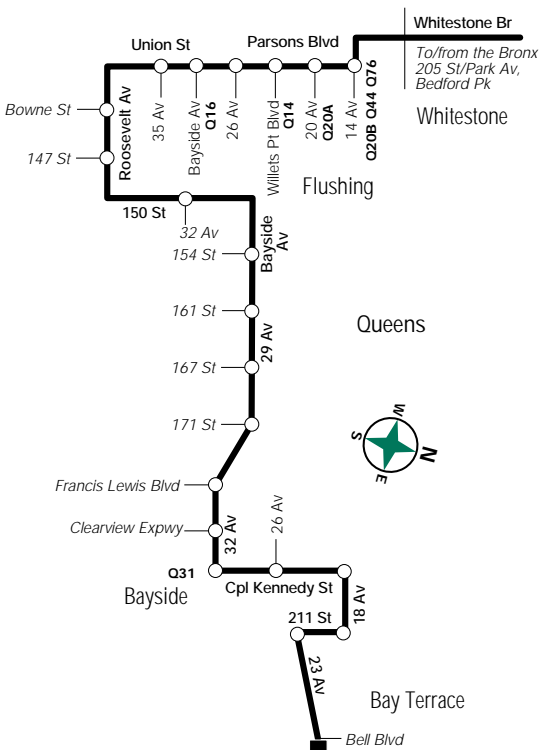

X32 weekday service between Oakland Gardens, Queens, and Bedford Park, Bronx

X32 Weekday Service

From Bay Terrace, Queens, to Bedford Park, Bronx

Bay Terrace Bell Blvd/ 23 Av	Flushing 29 Av/ 161 St	Flushing Union St/ 35 Av	Whitestone Parsons Blvd/ 14 Av	Bedford Park 205 St/ Paul Av
6:55	7:07	7:17	7:28	8:00

X32 Weekday Service

From Bedford Park, Bronx, to Bay Terrace, Queens

Bedford Park 205 St/ Paul Av	Flushing Union St/ 35 Av	Bay Terrace 23 Av/ Bell Blvd
3:40	4:13	4:30

A3/1/2003/103080/////////75-2003NW

X32 weekday service between Bedford Park, Bronx, and Bay Terrace, Queens