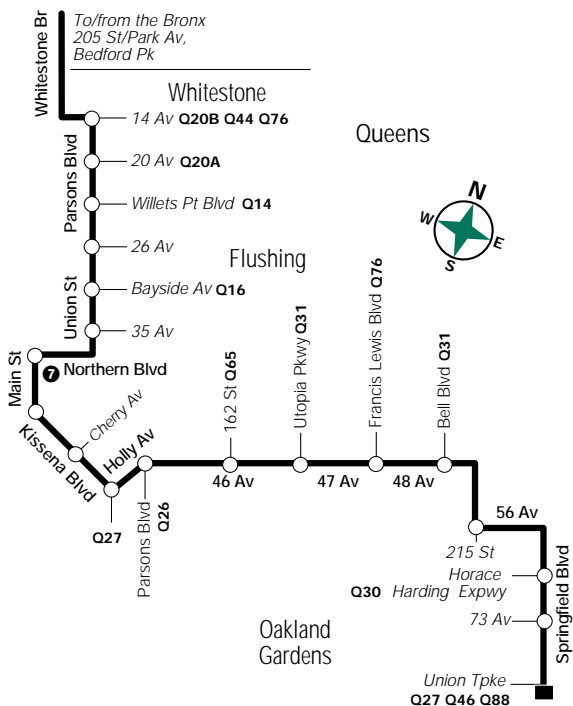

X32 Weekday Service

From Oakland Gardens, Queens, to Bedford Park, Bronx

Oakland Gdns Springfield Blvd/ Union Tpke	Bayside 48 Av/ F Lewis Blvd	Flushing Kissena Blvd/ Main St	Flushing Union St/ 35 Av	Whitestone Parsons Blvd/ 14 Av	Bedford Park 205 St/ Paul Av
6:47	6:58	7:07	7:12	7:25	7:58
6:53	7:04	7:13	7:18	7:31	8:04

X32 Weekday Service

From Bedford Park, Bronx, to Oakland Gardens, Queens

Bedford Park 205 St/ Paul Av	Whitestone Parsons Blvd/ 14 Av	Flushing Union St/ 35 Av	Flushing Kissena Blvd/ Main St	Bayside 48 Av/ F Lewis Blvd	Oakland Gdns Springfield Blvd/ Union Tpke
3:40	4:13	4:26	4:31	4:40	4:51

X32 weekday service between Oakland Gardens, Queens, and Bedford Park, Bronx