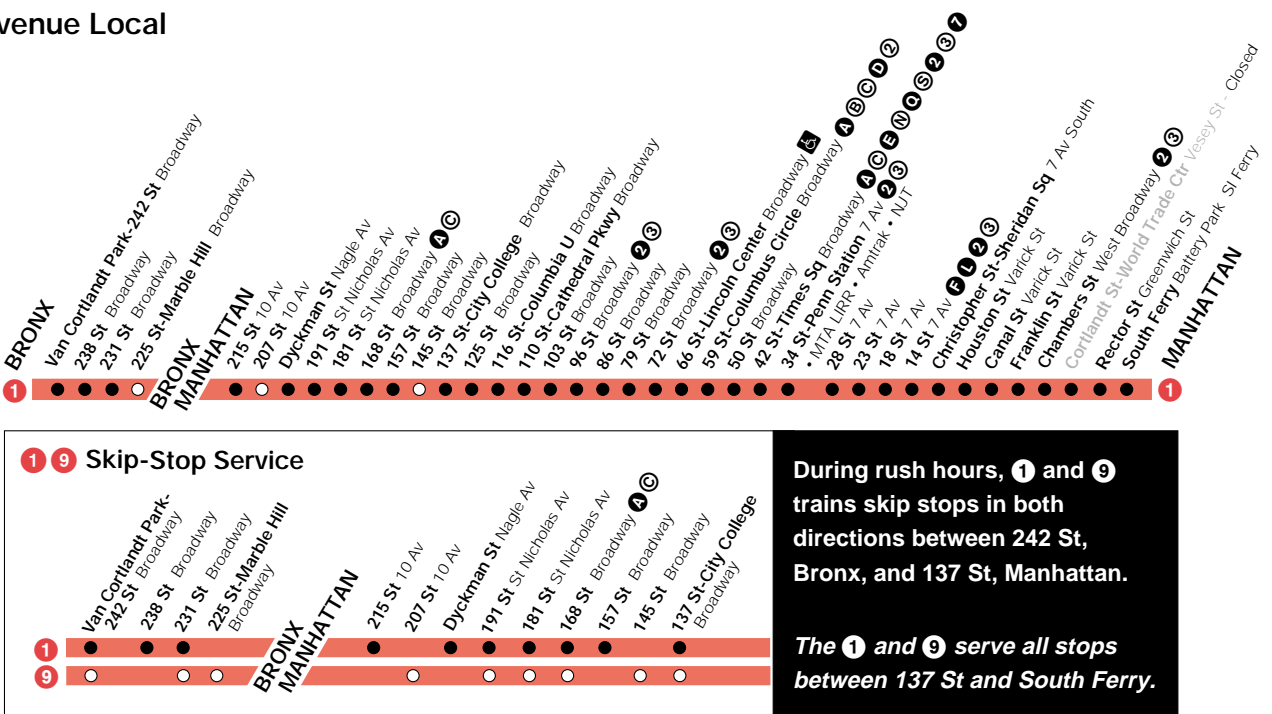

Bold times denote PM hours.
Please read times from left to right.

1 Broadway-7 Avenue Local

Transfer Points

- A** Full-time
- C** Part-time
- ♿** Accessible station

Station Service

- FULL-TIME**
Train always operates and always stops here.
- PART-TIME/SKIP-STOP**
Train does not always operate or sometimes skips this station.

SKIP-STOP SERVICE BEGINS

1	6:28	6:29	6:31	6:38	6:40	6:45	6:48	6:52	7:03	7:16	7:20
9	6:34	—	6:36	6:44	6:46	6:50	6:53	6:58	7:09	7:22	7:26
1	6:39	6:40	6:41	6:49	6:51	6:55	6:58	7:03	7:14	7:27	7:31

Then 1 or 9 trains serve skip-stop stations (between 242 St and 137 St) every 7-11 minutes and all other stations every 3-5 minutes until:

Then 1 or 9 trains serve skip-stop stations (between 242 St and 137 St) every 7-10 minutes and all other stations every 4-6 minutes until:

9	5:38	—	5:40	5:48	5:50	5:54	5:57	6:01	6:12	6:27	6:31
1	5:43	5:44	5:45	5:53	5:55	5:59	6:02	6:06	6:17	6:32	6:36
9	5:48	—	5:50	5:58	6:00	6:04	6:07	6:11	6:22	6:37	6:41