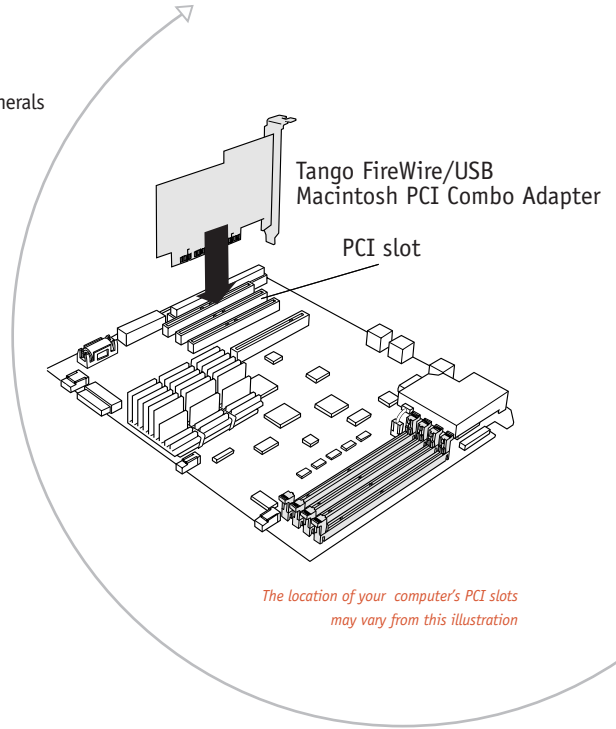

Warranty

FireWire Support

Number of Internal Ports
 Number of External Ports
 Standard
 Data Transfer Rate
 Number of Devices Supported
 FireWire Port Power
 Plug and Play
 Hot Plug
 Cable Hops

- 1
- 2
- IEEE 1394a compliant
- 100/200/400 Mbits/s
- Up to 63
- 12 Watts/port (12V at 1A)
- Supports plug-and-play specification
- Hot-pluggable and hot-swappable device connection
- Up to 16 consecutive cable hops of 4.5 meters

USB Support

Number of External Ports
 Standard
 Data Transfer Rate
 Number of Devices Supported
 USB Port Power
 Plug-and-Play
 Hot Plug

- 2
- 1.1 compliant
- 12 Mbits/s
- Up to 127
- 2.5 Watts/port (5V at 500 mA)
- Supports plug-and-play specification
- Hot-pluggable and hot-swappable device connection