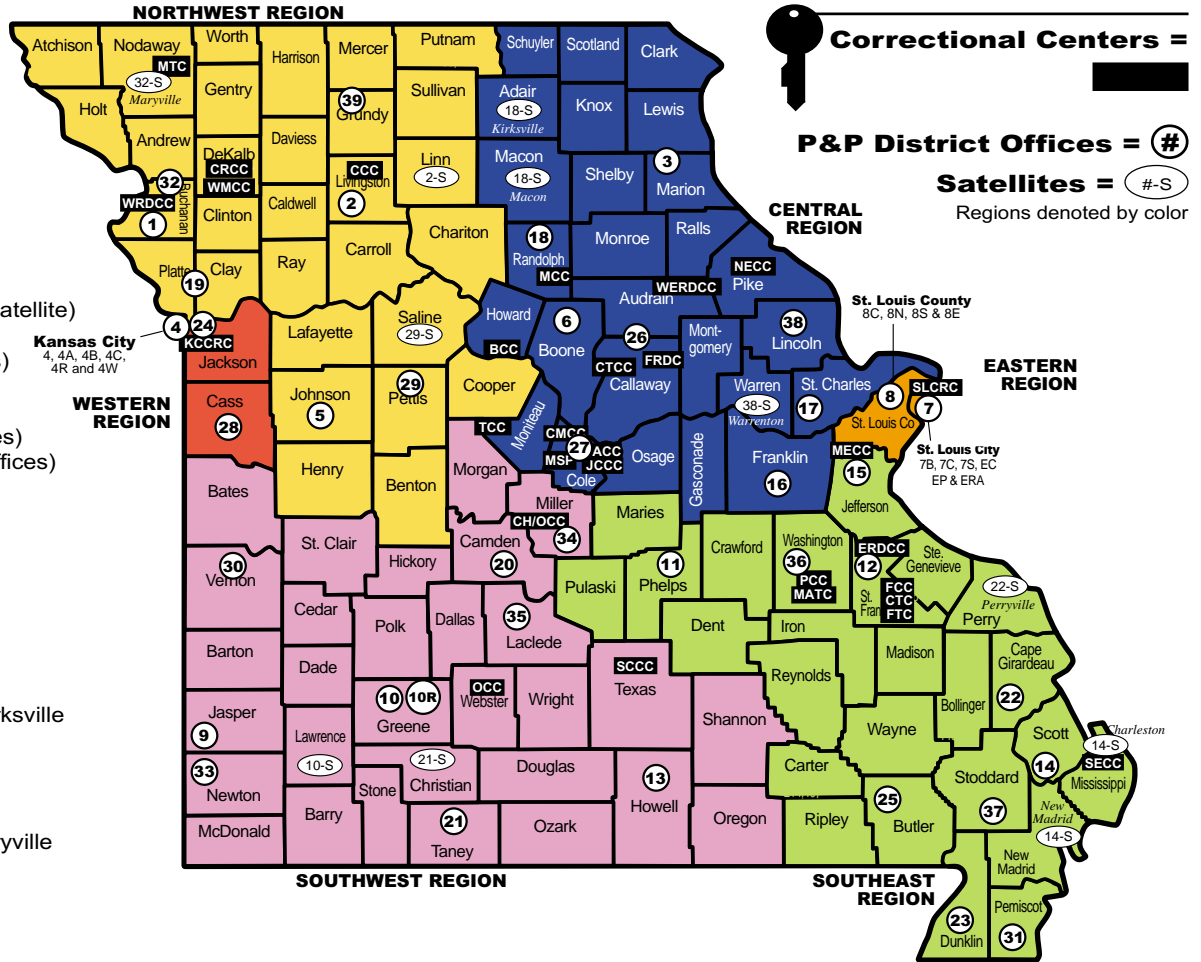

Correctional Institutions and Probation & Parole Offices

Probation & Parole District Offices

1. St. Joseph (Maryville Satellite)
2. Chillicothe (Trenton Satellite)
3. Hannibal
4. Kansas City (6 offices)
5. Warrensburg
6. Columbia
7. St. Louis City (6 offices)
8. St. Louis County (4 offices)
9. Joplin
10. Springfield (2 offices)
11. Rolla
12. Farmington
13. West Plains
14. Sikeston
15. Hillsboro
16. Union
17. St. Charles
18. Moberly (Macon & Kirksville Satellites)
19. Liberty
20. Camdenton
21. Branson
22. Cape Girardeau (Perryville Satellite)
23. Kennett
24. Independence
25. Poplar Bluff
26. Fulton
27. Jefferson City
28. Belton
29. Sedalia
30. Nevada
31. Caruthersville
32. St. Joseph
33. Neosho
34. Eldon
35. Lebanon
36. Potosi
37. Dexter
38. Troy
39. Trenton

Correctional Centers

- ACC - Jefferson City
- BCC - Boonville
- BTC - Boonville
- CMCC - Jefferson City
- CCC - Chillicothe
- CRCC - Cameron
- ERDC - Bonne Terre
- FCC - Farmington
- CTC - Farmington
- FTC - Farmington
- SRU - Farmington

- FRDC - Fulton
- CTCC - Fulton
- JCCC - Jefferson City
- KCCRC - Kansas City
- MTC - Maryville
- MECC - Pacific
- MCC - Moberly
- NECC - Bowling Green
- OCC - Fordland
- CH - Kaiser

- PCC - Potosi
- MATC - Mineral Point
- SCCC - Licking
- SECC - Charleston
- SLCRC - St. Louis
- TCC - Tipton
- WMCC - Cameron
- WRDCC - St. Joseph
- WERDCC - Vandalia