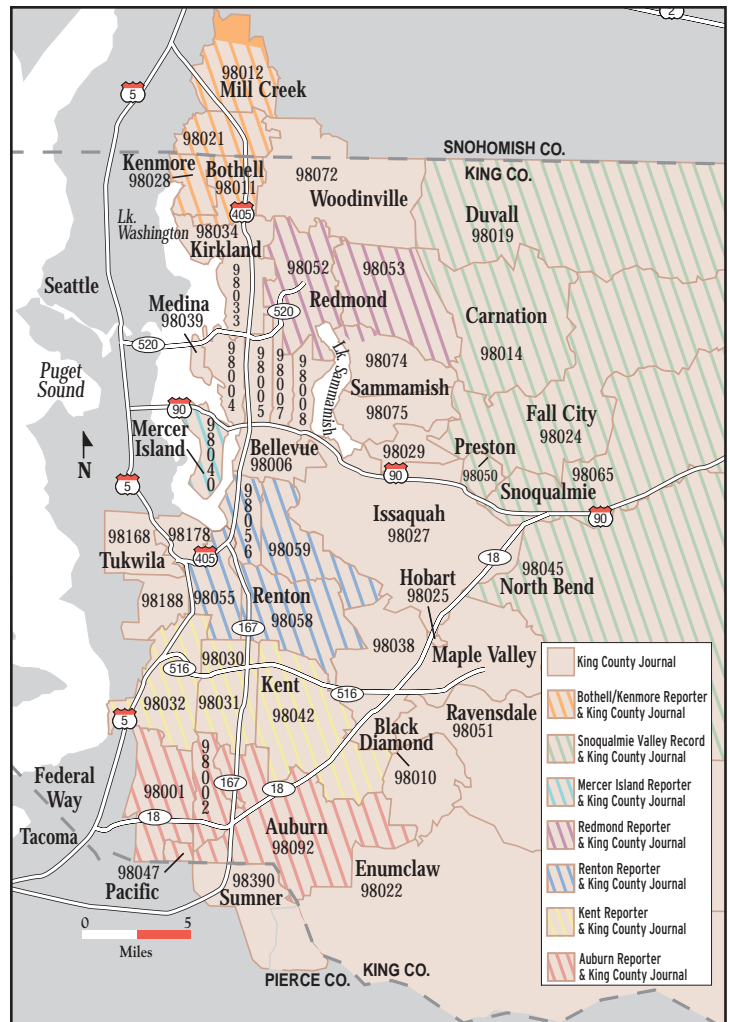

Publication	Week 1	Week 2	Week 3	Week 4
King County Journal Seven days a week	47,000	47,000	47,000	47,000
Mercer Island Reporter Every Wednesday	5,000	5,000	5,000	5,000
Snoqualmie Valley Record, Every Wednesday	4,000	4,000	4,000	4,000
Auburn Reporter, 2nd & 4th Wednesday		28,000		28,000
Bothell/Kenmore Reporter 1st & 3rd Wednesday	28,000		28,000	
Kent Reporter, 1st & 3rd Wednesday	71,500		28,000	
Redmond Reporter, 2nd & 4th Wednesday		28,000		28,000
Renton Reporter, 1st & 3rd Wednesday	31,000		28,000	
Snoqualmie Valley Living Last Friday				13,200
Total Distribution	186,500	112,000	140,000	125,200
Total Readership**	410,300	246,400	308,000	275,440

Index

Distribution Map 2	Auburn Reporter 8	Print & Deliver 10
Circulation Chart 2	Bothell/Kenmore 8	Preprints 10
Publications 2	Kent Reporter 8	Commercial Printing 10
Local Network Rates 3	Redmond Reporter 8	Internet Advertising 10
Combination Rates 3	Renton Reporter 8	National Rates 11
KCJ Special Rates 4	Mercer Island Reporter 9	Mechanical Specs 12
Co-op Advertising 4	Snoqualmie Valley Record 9	Key Contacts 12
KCJ Targeted Oppty's 5	Snoqualmie Valley Living 9	Terms & Conditions 12
KCJ Deadlines 5		
Classified Network . . . . . 6&7		

More information online at www.kingcountyjournal.com

* Readership is based on the industry standard of 2.2 readers per copy.
• King County Journal distribution figure is the daily ABC audited circulation average for the 12 months ending March 31, 2003.
• Mercer Island Reporter and Snoqualmie Valley Record are paid weekly publications.
• The Auburn, Bothell/Kenmore, Kent, Redmond and Renton Reporters provide direct mail saturation of households and businesses in each community. The first week of each month the Kent Reporter distribution is increased to include all of the households in the Kent School District, and the Renton Reporter is increased to reach all of the households in the city of Renton.