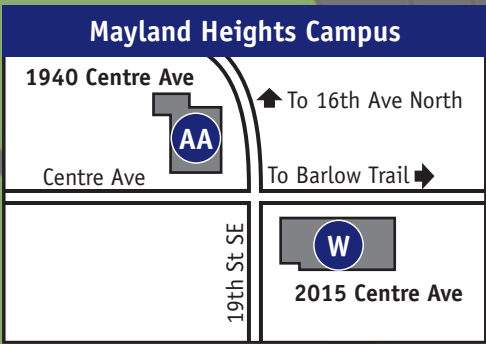

North Hill Mall

Legend

AA NR Buck Crump Building	M Heart Building/Heritage Hall	Q Eugene Coste Building
BA Clayton Carroll Automotive Centre	MA Heritage Hall	T Thomas Riley Building
C Colonel James Walker Building	MB B Wing	TB B Wing
DC Distribution Centre	MC C Wing	TD D Wing
E John Ware Building	MD (ICT Centre)	TF F Wing
FA Art Smith Aero Centre	N Senator Burns Tower	TT T Wing
G E.H. Crandell Building	NH H Wing	TU U Wing
	NJ J Wing	V Campus Centre
	NK K Wing	W Bob Edwards Bldg
	NL L Wing	
	NR R Wing	
Campus Security	Passenger Drop-off	