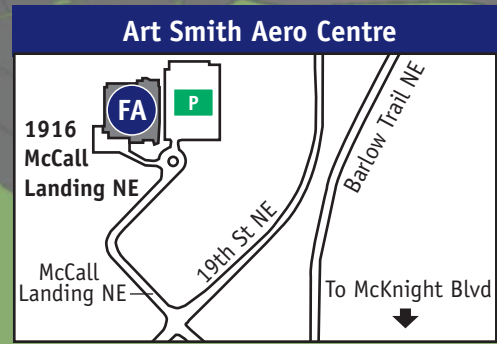

North Hill Mall

Legend

AA NR Buck Crump Building	M Heart Building/Heritage Hall	Q Eugene Coste Building
BA Clayton Carroll Automotive Centre	MA Heritage Hall	T Thomas Riley Building
C Colonel James Walker Building	MB B Wing	TB B Wing
DC Distribution Centre	MC C Wing	TD D Wing
E John Ware Building	MD (ICT Centre)	TF F Wing
FA Art Smith Aero Centre	N Senator Burns Tower	TT T Wing
G E.H. Crandell Building	NH H Wing	TU U Wing
	NJ J Wing	V Campus Centre
	NK K Wing	W Bob Edwards Bldg
	NL L Wing	
	NR R Wing	
Campus Security	Passenger Drop-off	