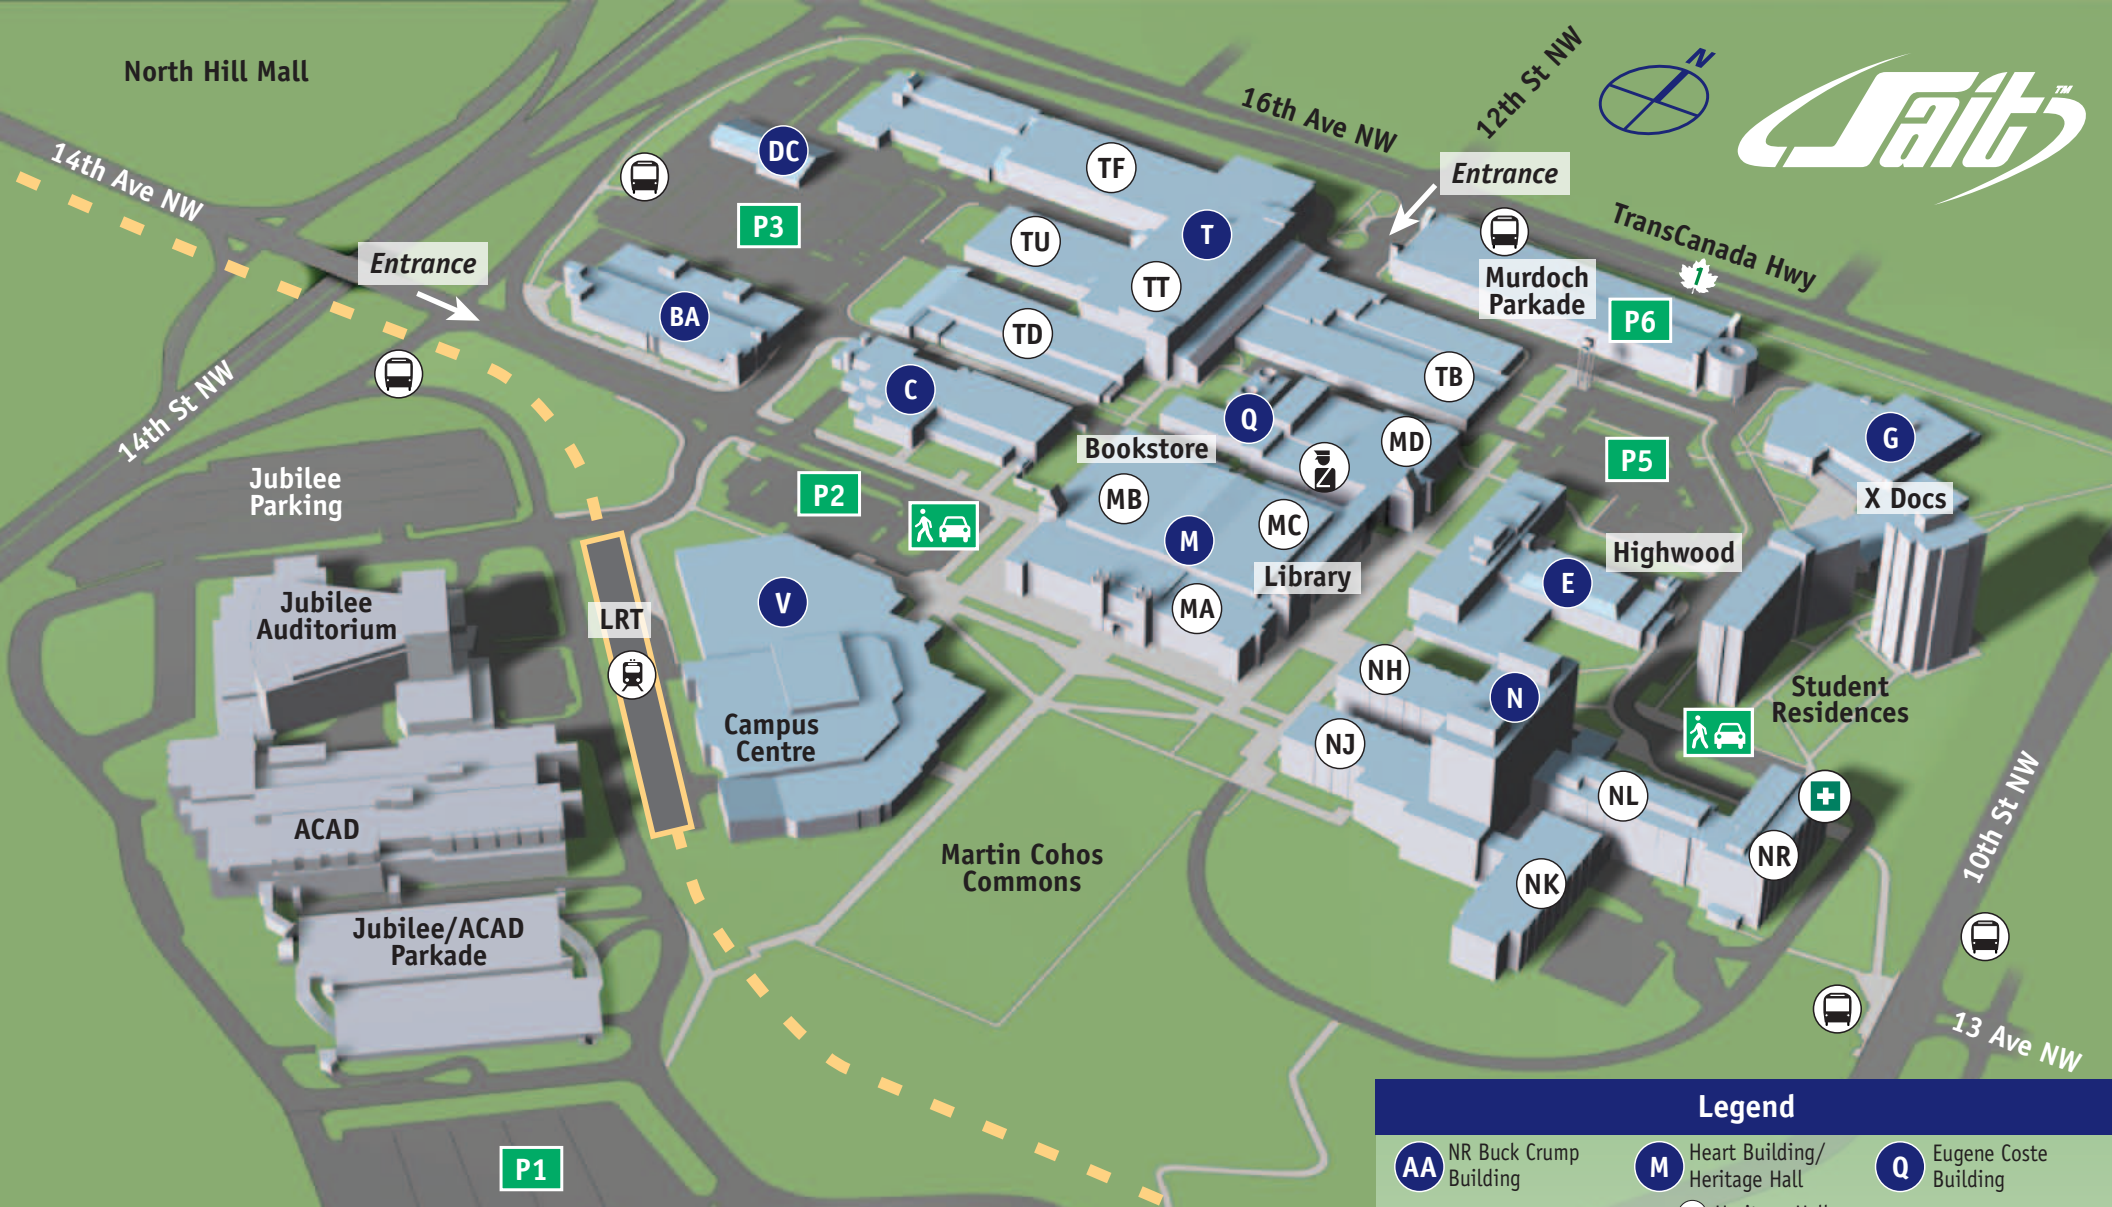

North Hill Mall

Legend

AA NR Buck Crump Building	M Heart Building/Heritage Hall	Q Eugene Coste Building
BA Clayton Carroll Automotive Centre	MA Heritage Hall	T Thomas Riley Building
C Colonel James Walker Building	MB B Wing	TB B Wing
DC Distribution Centre	MC C Wing	TD D Wing
E John Ware Building	MD (ICT Centre)	TF F Wing
FA Art Smith Aero Centre	N Senator Burns Tower	TT T Wing
G E.H. Crandell Building	NH H Wing	TU U Wing
	NJ J Wing	V Campus Centre
	NK K Wing	W Bob Edwards Bldg
	NL L Wing	
	NR R Wing	
Campus Security	Passenger Drop-off	