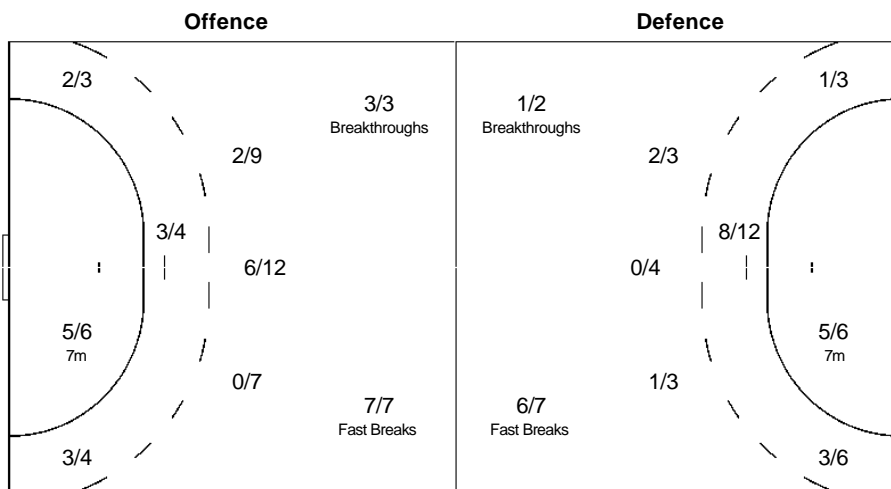

#### All Keepers

Saves / Shots

1/2	0/1
1/3	1/3
2/10	3/6 1/11

4-missed 2-Post 4-Blocked

12 DJERIC Sladjana

1/2	1/1
2/6	1/1 1/8

4-missed 2-Post 1-Blocked

16 VOJCIC Ana

1/2	0/1
0/1	0/2
0/4	2/5 0/3

3-Blocked

**Team**  
Goals / Shots

3/3	6/7	2/3
2/4	0/1	2/2
6/10	3/3	7/10

4-missed 1-Post 7-Blocked