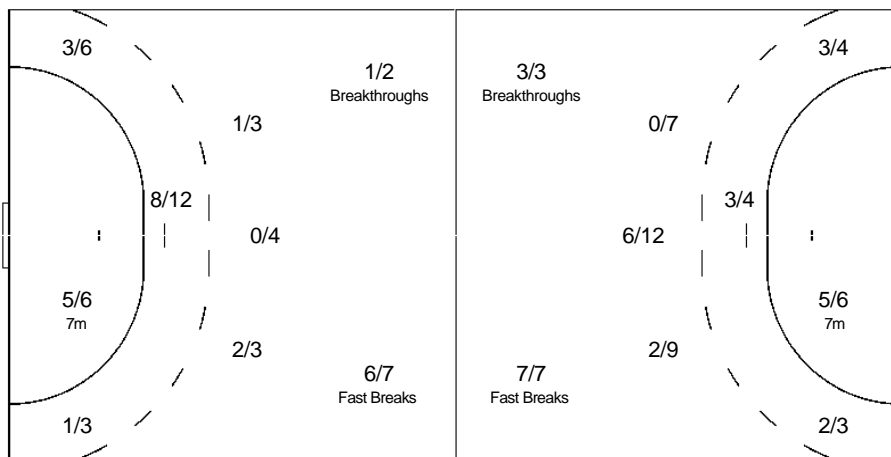

XVIth WOMEN'S WORLD CHAMPIONSHIP 2003

MAIN ROUND

MATCH TEAM REPORT

09.12.03 Start Time: 20:00

Match No: 62

SCG 31 vs 27 RUS (16-14)

Zagreb, CRO

REFEREES: HANSSON P. (SWE) OLSSON P. (SWE)

6 x Yellow Card 7 x 2 Min 0 x Red Card 0 x Exclusion

Russia (RUS)

Overview of Shot Distribution

Players Goals/Shots

2 Shipilova	3 Pazich	4 Romenskaya	6 Kareeva	7 Bodnieva	8 Muravyeva
0/1	1/1	1/2 1/1 2/2	0/1 0/1	0/1 2/2 2/2	1/1 1/1 1/1
	0/1 1/1		2-Blocked	1-Missed 1-Post	1-Missed 1-Blocked
13 Kurepta	14 Dyadechko	15 Dolgikh	17 Poltoratskaya	18 Smirnova	19 Naoukovitch
	0/1	1/1 1/1 2/2	1/1 0/1 1/1	1/1 1/1	1/1 0/1
1-Missed		1-Post	1-Blocked	1-Missed	

All Keepers

Saves / Shots

0/3	1/7	1/3
2/4	1/1	0/2
4/10	0/3	3/10
4-missed 1-Post 7-Blocked		

1 ALIZAR Tatiana

	1/4	0/1
1/1		
2/5		0/3
1-missed 2-Blocked		

12 SUSLINA Inna

0/3	0/3	1/2
1/3	1/1	0/2
2/5	0/3	3/7
3-missed 1-Post 5-Blocked		

Offence

Defence

Team

Goals / Shots

1/2		1/1
2/3		2/3
8/10	3/6	10/11
4-missed 2-Post 4-Blocked