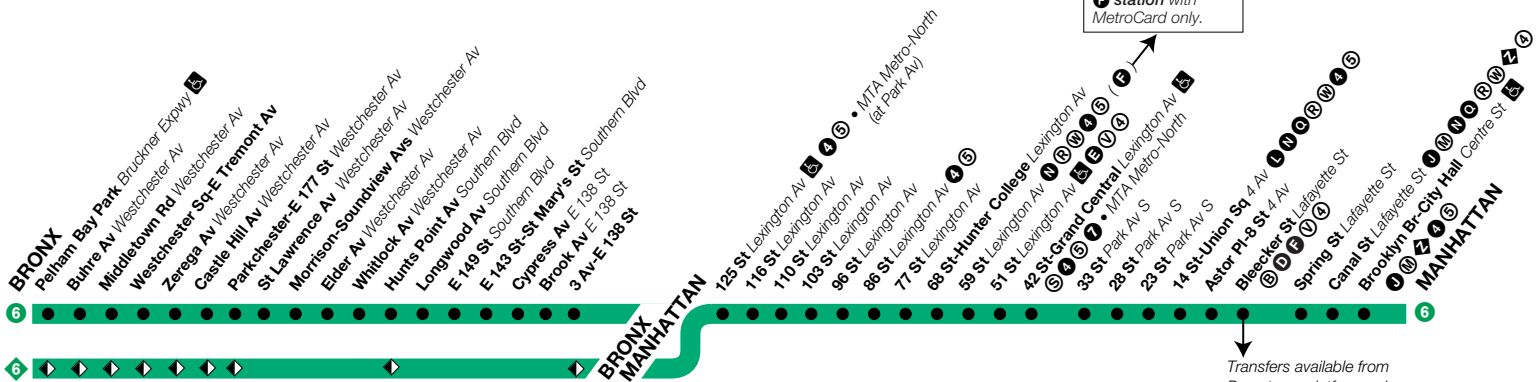

Bold times denote PM hours.

Please read times from left to right.

This timetable printed with environmentally friendly ink on recycled paper.

© NYC Transit timetable not for sale

6 Lexington Av Local

6 Lexington Av Express

Station Service

FULL-TIME
 Train always operates and always stops here.

ONE-WAY WEEKDAY
 Train operates in one direction (to Manhattan AM, from Manhattan PM).

♿ Accessible station

Transfer Points

A Full-time
 Z 5 Part-time

Saturday Service

6 Southbound

From Pelham Bay Park, Bronx, to Brooklyn Bridge, Manhattan

Pelham Bay Pk	Parkchstr E 177 St	Hunts Pt Av	138 St 3 Av	125 St	68 St	42 St Grnd Central	Astor PI	Bleecker St	Brooklyn Bridge
12:09	12:18	12:25	12:33	12:36	12:46	12:51	12:58	12:59	1:04
12:24	12:33	12:40	12:48	12:51	1:01	1:06	1:13	1:14	1:19
12:42	12:50	12:57	1:05	1:08	1:19	1:24	1:30	1:32	1:36
1:02	1:10	1:17	1:25	1:28	1:39	1:44	1:50	1:52	1:56
1:22	1:30	1:37	1:45	1:48	1:59	2:04	2:10	2:12	2:16
1:42	1:50	1:57	2:05	2:08	2:19	2:24	2:30	2:32	2:36
2:02	2:10	2:17	2:25	2:28	2:39	2:44	2:50	2:52	2:56
2:22	2:30	2:37	2:45	2:48	2:59	3:04	3:10	3:12	3:16
2:42	2:50	2:57	3:05	3:08	3:19	3:24	3:30	3:32	3:36
3:02	3:10	3:17	3:25	3:28	3:39	3:44	3:50	3:52	3:56
3:22	3:30	3:37	3:45	3:48	3:59	4:04	4:10	4:12	4:16
3:42	3:50	3:57	4:05	4:08	4:19	4:24	4:30	4:32	4:36
4:02	4:10	4:17	4:25	4:28	4:39	4:44	4:50	4:52	4:56
4:22	4:30	4:37	4:45	4:48	4:59	5:04	5:10	5:12	5:16
4:42	4:50	4:57	5:05	5:08	5:19	5:24	5:30	5:32	5:36
5:02	5:10	5:17	5:25	5:28	5:39	5:44	5:50	5:52	5:56
5:17	5:26	5:33	5:41	5:44	5:54	5:59	6:06	6:08	6:12
5:32	5:41	5:48	5:56	5:59	6:09	6:14	6:21	6:23	6:27
5:42	5:51	5:58	6:06	6:09	6:19	6:24	6:31	6:33	6:37
5:53	6:01	6:08	6:16	6:19	6:30	6:35	6:42	6:43	6:48
6:01	6:09	6:16	6:24	6:27	6:38	6:43	6:51	6:52	6:57
6:08	6:16	6:24	6:32	6:35	6:46	6:51	6:59	7:00	7:05
6:16	6:24	6:32	6:40	6:43	6:54	6:59	7:07	7:08	7:13
6:23	6:32	6:40	6:48	6:51	7:02	7:07	7:15	7:16	7:21
6:31	6:40	6:48	6:56	6:59	7:10	7:15	7:23	7:24	7:29