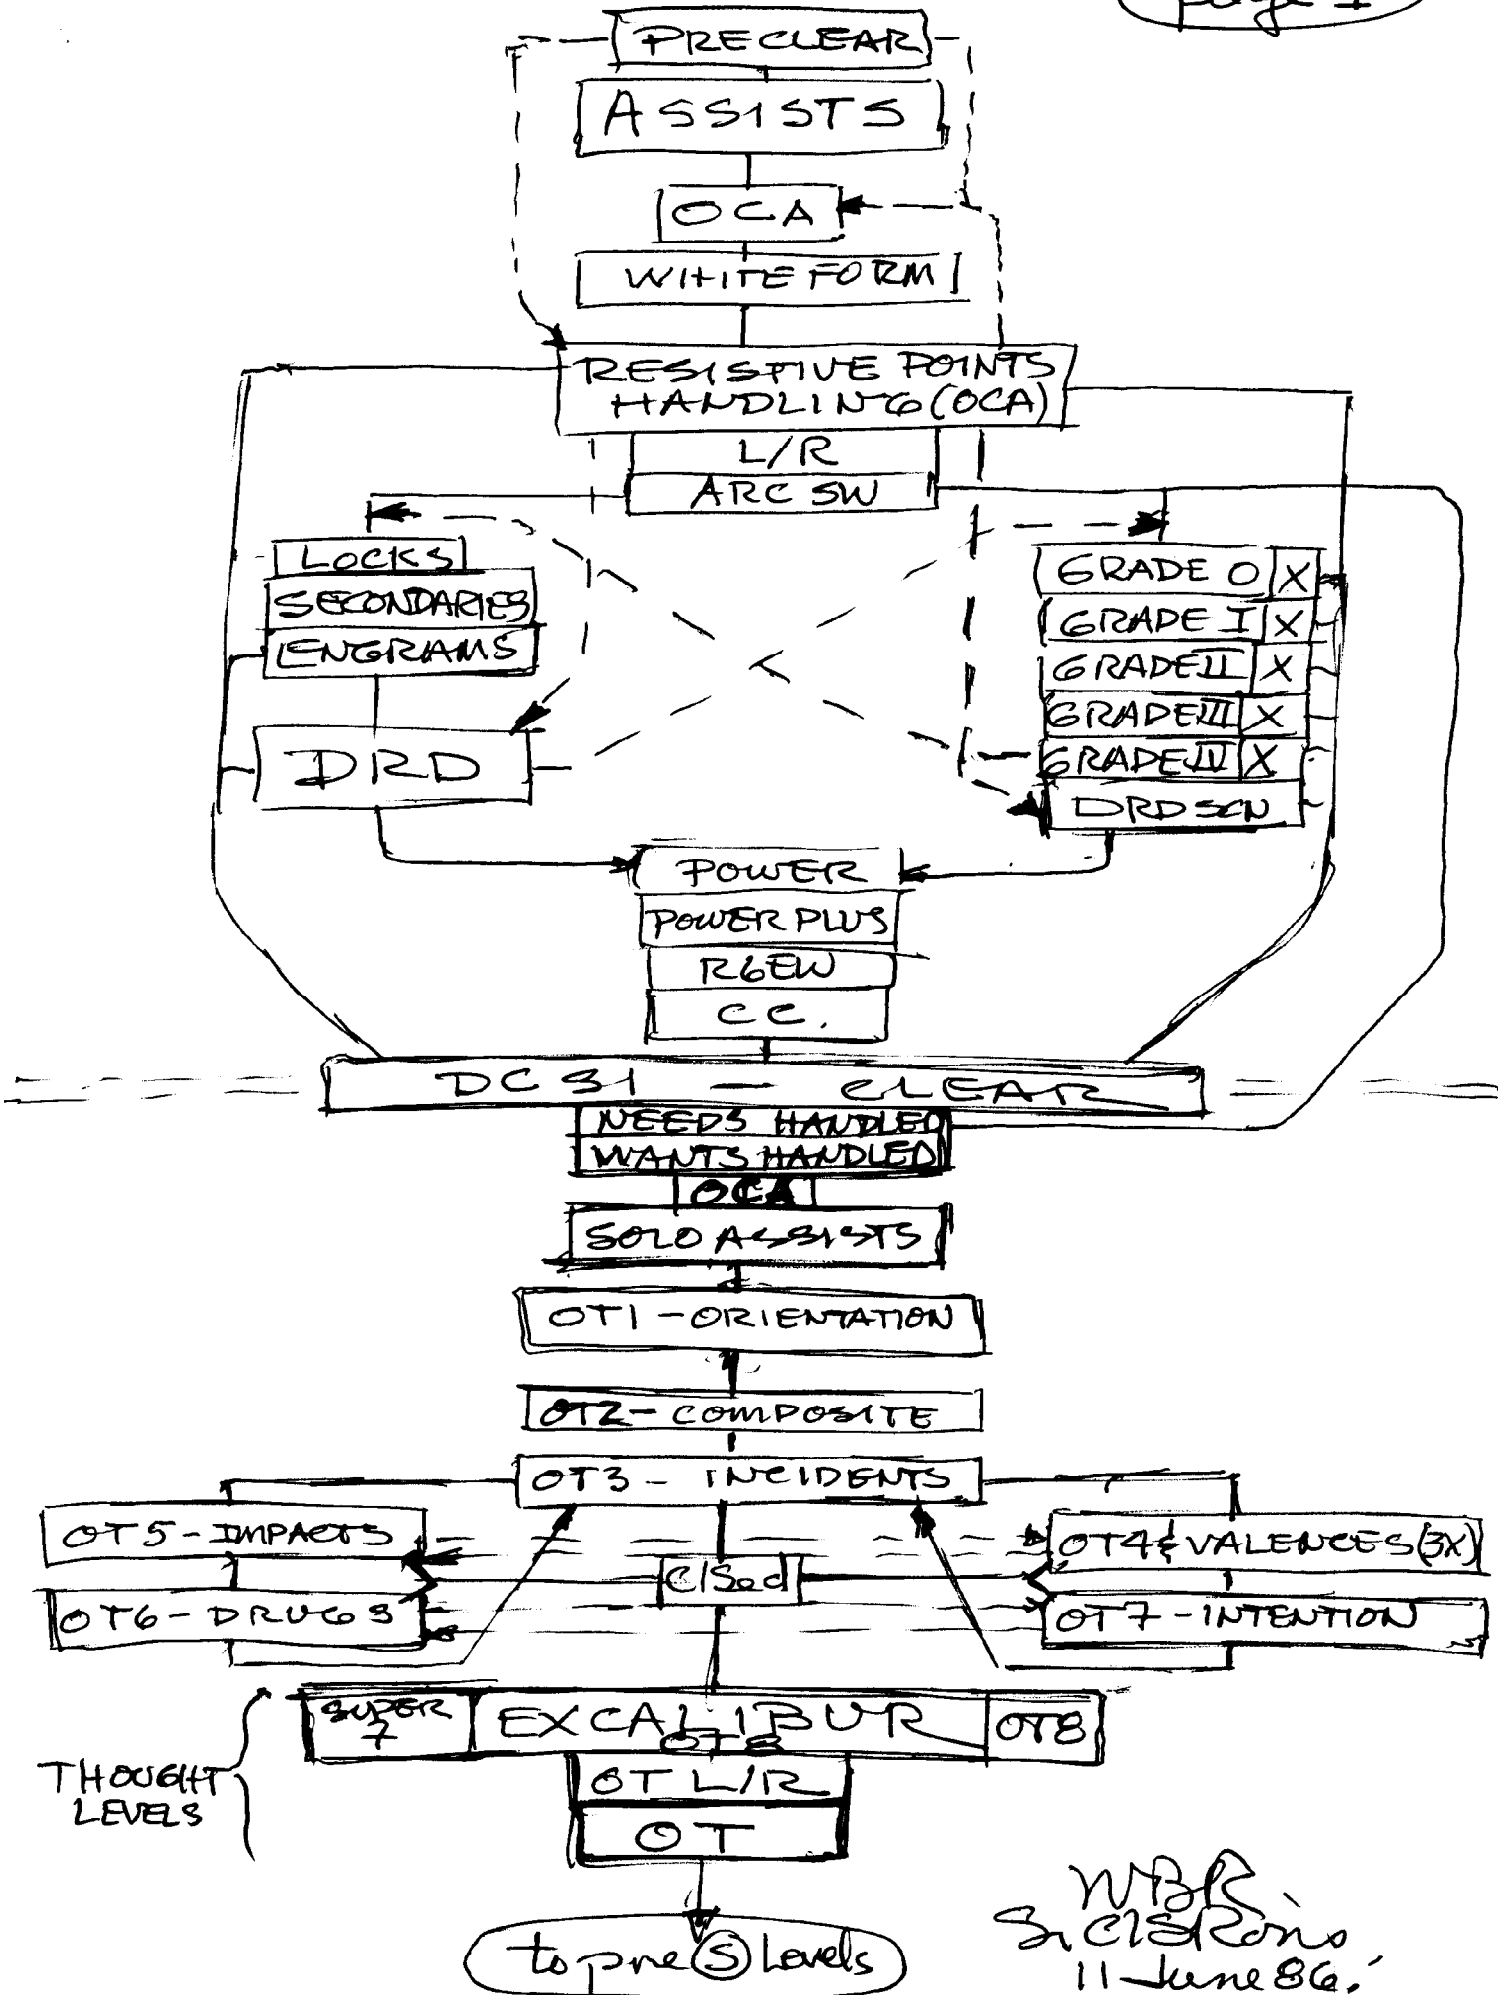

C/S ing Schema

Page 1

(OT8)
from lower levels
Pre (S)

A/I LEVELS { SSOTS - I (OT9) - A/I - C
SSOTS - II (OT10) - A/I - D
SSOTS - III (OT11) - A/I - U } "THE PHOENIX"

ABILITY LEVELS { OT12 - S POWER OTS - Attached Cs - Ability list
The Pre (S) L/R - 2wct + Step 4
OT13 - S POWER OTS - Dumped Cs - + Waiting Periods
Clone Cycle RD
C/O Cycle RD

HELP LEVELS { OT14 - Power Plus OTS - Person's CDU
OT15 - Power Plus OTS - Places CDU
OT16 - Power Plus OTS - Subject's CDU } "THE GRAIL"

SUPER STATIC RID

STATIC

GAME LEVELS { OT 17 > (8)
OT 18 > (3)
OT 19 > (2)
OT 20 > (1)
OT 21 > (P)
OT 22 > (D)
OT 23-27 > (G)
OT 28-30 > (LSE)

{ OT 31 > (A)
OT 32 > (R)
OT 33 > (C)

WTR
SICK ROWS
11 June 86