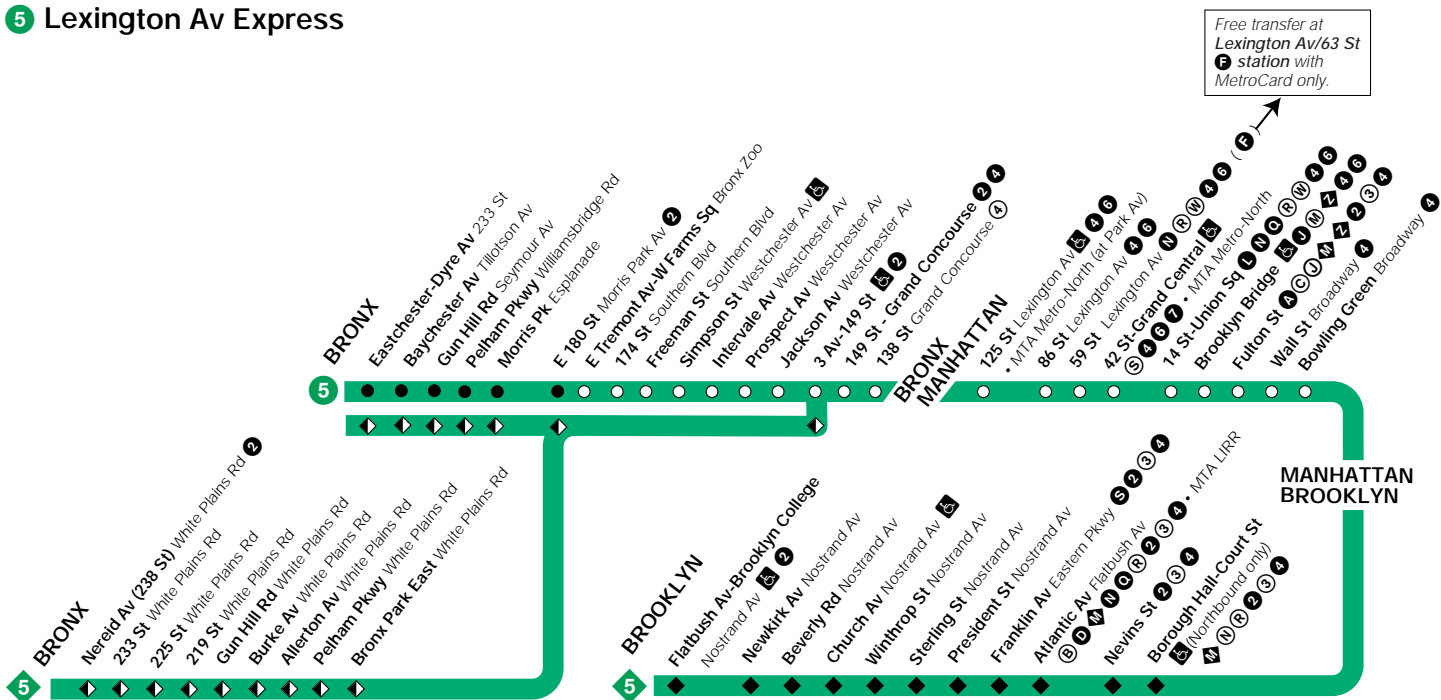

# 5 Lexington Av Express

Free transfer at Lexington Av/63 St with MetroCard only.