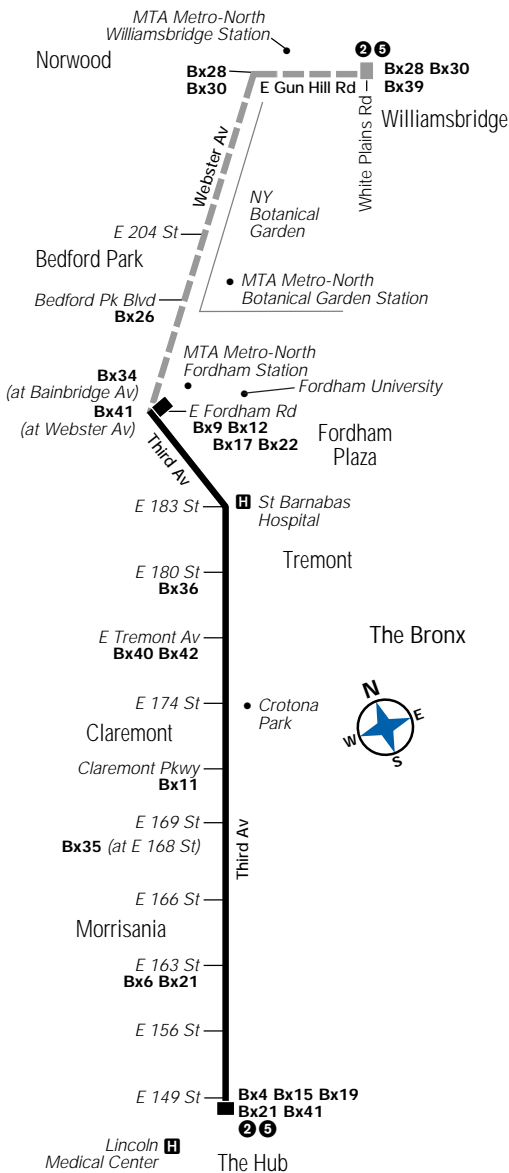

Bx55 LEGEND

Terminal	Bx28 Bus Transfer Point
Weekday-only Terminal	2 Subway Connection
	Weekday-only Service

bx055a04148

**For travel information, call 718-330-1234
or visit www.mta.info**