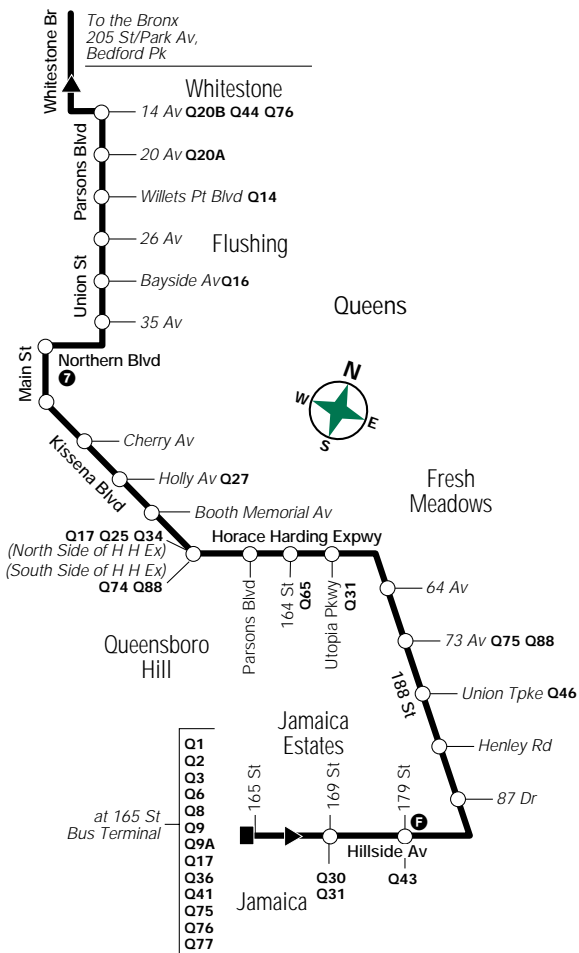

X32 Weekday Service

From Jamaica, Queens, to Bedford Park, Bronx

Jamaica 165 St Bus Terminal	Fresh Mead 188 St/ 73 Av	Onsboro Hill Harding Exp/ Kissena Blvd	Flushing Kissena Blvd/ Main St	Flushing Union St/ 35 Av	Whitestone Parsons Blvd/ 14 Av	Bedford Park 205 St/ Paul Av
6:38	6:51	6:59	7:08	7:13	7:26	8:00

X32 weekday service between Jamaica, Queens, and Bedford Park, Bronx

xp032a02143

Bold times denote PM hours.