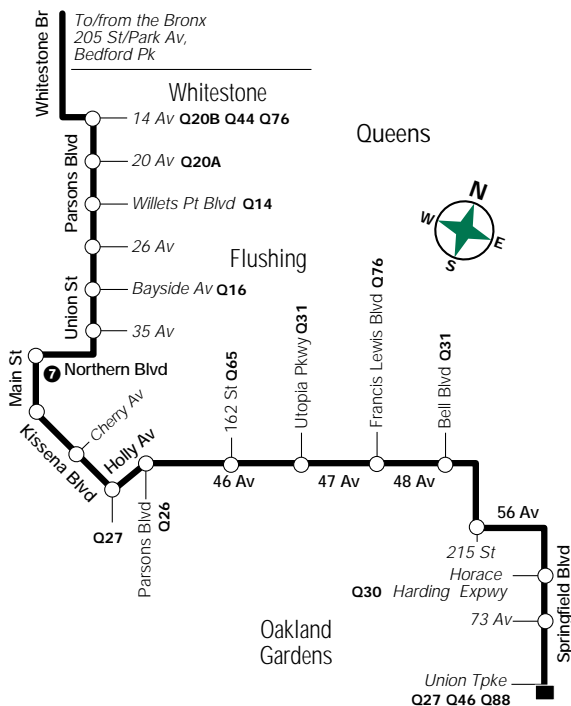

X32 Weekday Service

From Oakland Gardens, Queens, to Bedford Park, Bronx

Oakland Gdns Springfield Blvd/ Union Tpke	Bayside 48 Av/ F Lewis Blvd	Flushing Kissena Blvd/ Main St	Flushing Union St/ 35 Av	Whitestone Parsons Blvd/ 14 Av	Bedford Park 205 St/ Paul Av
6:47	6:58	7:07	7:12	7:25	7:58
6:53	7:04	7:13	7:18	7:31	8:04

X32 Weekday Service

From Bedford Park, Bronx, to Oakland Gardens, Queens

Bedford Park 205 St/ Paul Av	Whitestone Parsons Blvd/ 14 Av	Flushing Union St/ 35 Av	Flushing Kissena Blvd/ Main St	Bayside 48 Av/ F Lewis Blvd	Oakland Gdns Springfield Blvd/ Union Tpke
3:40	4:13	4:26	4:31	4:40	4:51

X32 weekday service between Oakland Gardens, Queens, and Bedford Park, Bronx