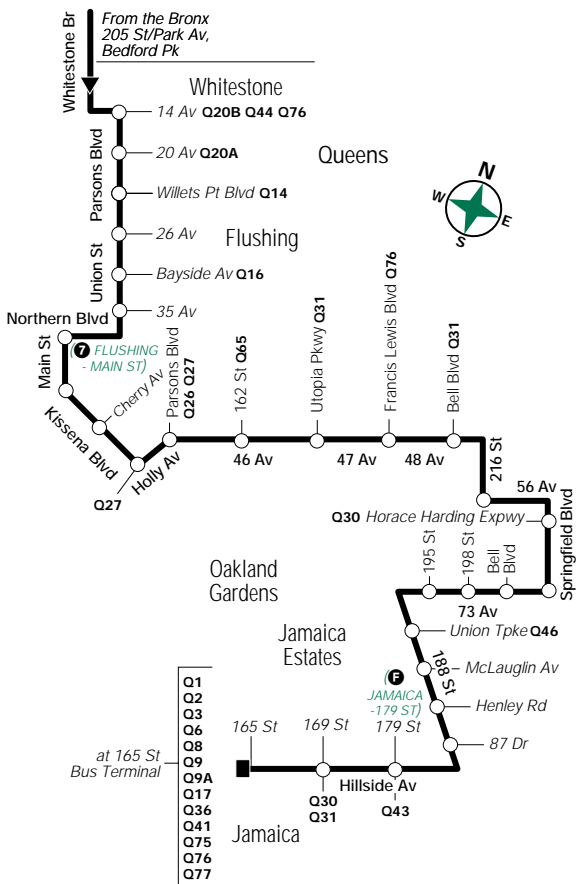

X32 Weekday Service

From Bedford Park, Bronx, to Jamaica, Queens via Oakland Gardens

Bedford Park 205 St/ Paul Av	Flushing Union St/ 35 Av	Oakland Gardens Springfield Blvd/ 73 Av	Jamaica 165 St Bus Terminal
3:40	4:26	4:43	5:05

X32 weekday service from Bedford Park, Bronx, to Jamaica, Queens via Oakland Gardens

X32 LEGEND

- Terminal
- Express Bus Stops
- (F) STATION NAME) Subway Connection
- Q46 Bus Transfer Point