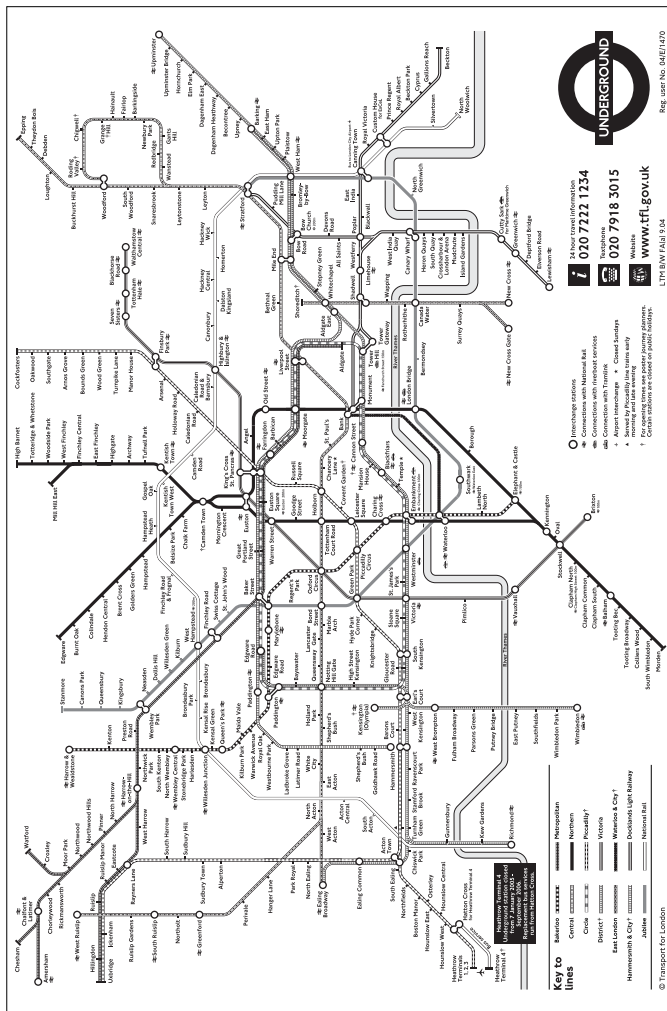

Ticket office opening hours

Station	Mon-Fri	Sat	Sun	Car park
Tottenham Hale	0700-2000	0700-2000	0800-1500	
Turkey Street	0615-1300	0715-1400	Closed	
Waltham Cross	0610-2000	0745-1440	0815-1545	P
Walthamstow Central	0600-2100	0600-2100	0630-2130	P
Ware	0615-1945	0715-1945	0915-1630	P
White Hart Lane	0630-1800	0630-1340	Closed	
Whittlesford	0600-1330	0600-1330	Closed	P
Wood Street	0600-1740	0600-1740	0800-1540	

All 'one' Ticket Offices display details of opening hours. Alternatively, you can ring the 'one' Customer Service helpline on 0845 600 7245 for further information.

Timetable Key

1. a Arrival time
   - b Departs from Bishopsgate (outside Liverpool Street Station - stop F)
   - c Arrives 5 minutes earlier
   - d Departure time
   - e Departs from Kings Lynn Bus Station
   - s Stops to set down only
   - u Stops to pick up only
   - A From 16 January to 27 March
   - B Until 9 January and from 3 April
   - BS To Bishops Stortford
   - BX To Broxbourne
   - C To Bishops Stortford Monday to Thursday nights or Cambridge Friday nights
   - CB To Cambridge
   - CT Central Trains service
   - EY To Ely
   - FX Monday to Thursday nights
   - FO Friday nights
   - HE To Hertford East
   - KL To Kings Lynn
   - MFO Monday and Friday mornings only
   - MFx Tuesday, Wednesday and Thursday mornings only
   - MTWO Monday, Tuesday and Wednesday nights only
   - SA To Stansted Airport
   - ThFO Thursday and Friday nights only
   - WN Wagn service
   - ↪ Continued in later column
   - ↶ Continued from earlier column
   - 🛋️ First Class accommodation available
   - 🚐 Coach service
   - ✈️ Interchange with Airport
   - 🚇 Interchange with London Underground
   - DLR Interchange with Docklands Light Railway
   - 🚊 Trolley Service
2. Times in *italics* are connecting train services

The timetables are striped to help you read them. There is no meaning to the stripes.