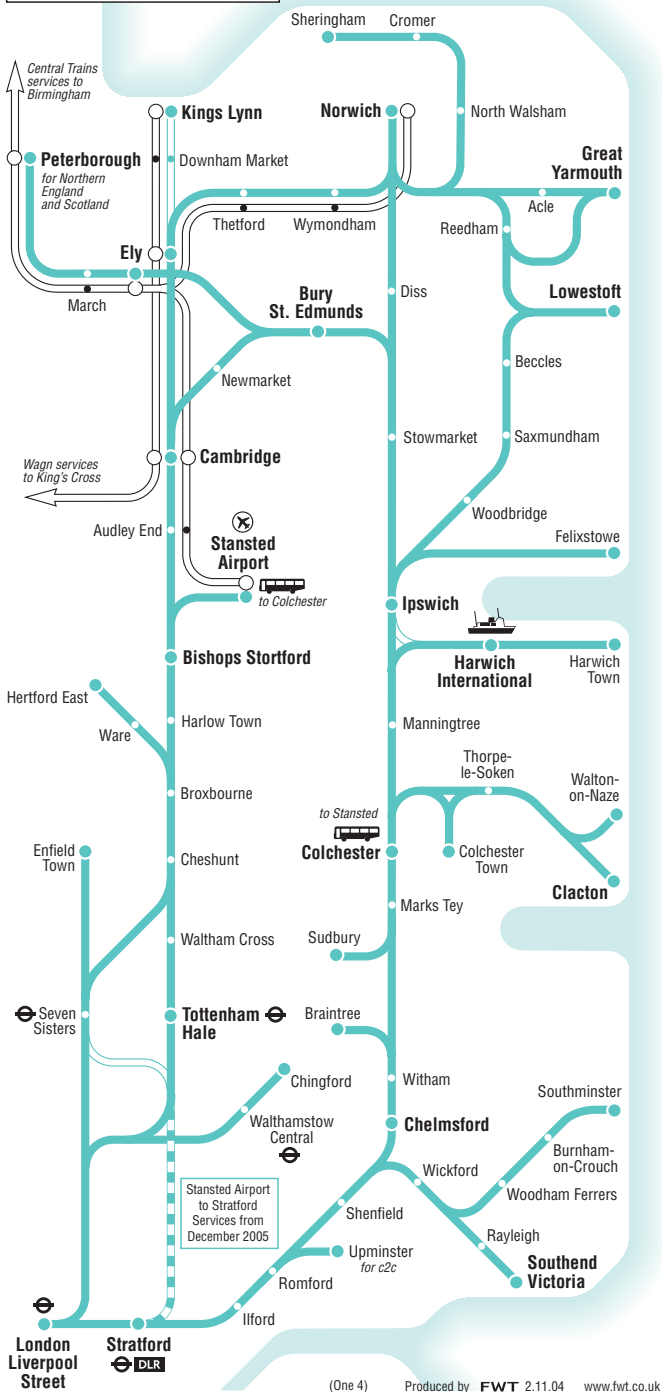

'one' rail service
'one' limited rail service
Other train services
Connection with London Underground

one

Train Timetable

London Liverpool Street to

Tottenham Hale

Seven Sisters

Enfield Town

Cheshunt

Broxbourne

Ware

Hertford East

Harlow

Bishops Stortford

Stansted Airport

Audley End

Cambridge

Kings Lynn

(One 4) Produced by FWT 2.11.04 www.fwt.co.uk

12 December 2004
to
11 June 2005

one