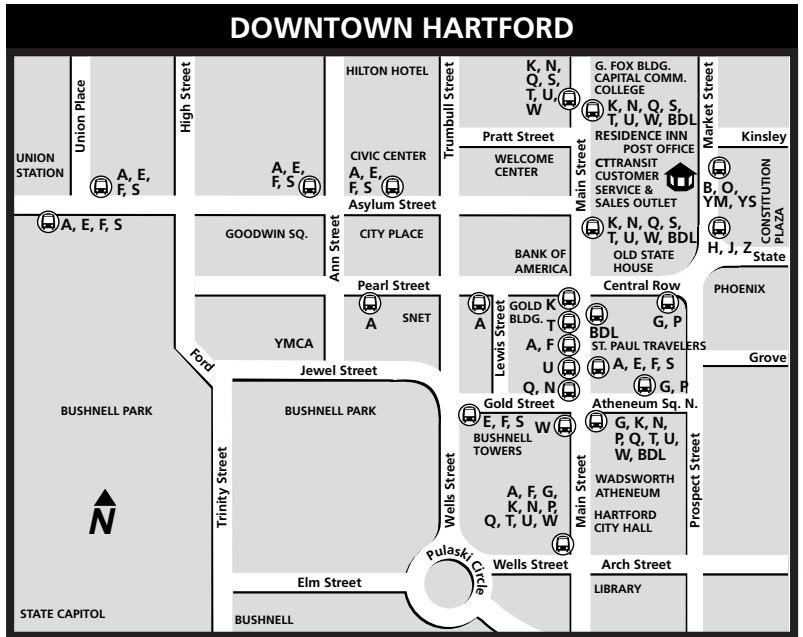

## FARMINGTON AVENUE

Effective: December 5, 2004

### Routes

- E3 Westfarms Mall
- E5 Webster Hill Boulevard

**LEGEND**

- TIMEPOINT
- TRANSFER POINT
- PLACE OF INTEREST
- ▲ RAILROAD STATION
- PART-TIME ROUTE
- ▭ BUS ROUTE TERMINUS (for route branch indicated)

Free downtown transfers with all other routes