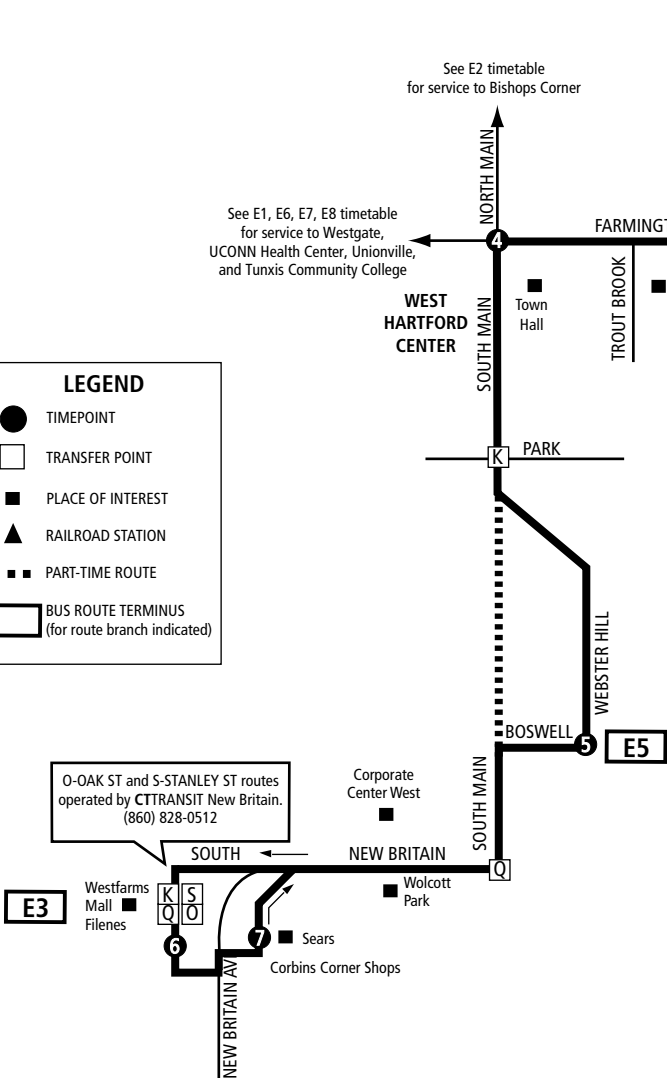

## FARMINGTON AVENUE

Effective: December 5, 2004

### Routes

- E3 Westfarms Mall
- E5 Webster Hill Boulevard

**LEGEND**

- TIMEPOINT
- TRANSFER POINT
- PLACE OF INTEREST
- ▲ RAILROAD STATION
- PART-TIME ROUTE
- ▭ BUS ROUTE TERMINUS (for route branch indicated)

Free downtown transfers with all other routes