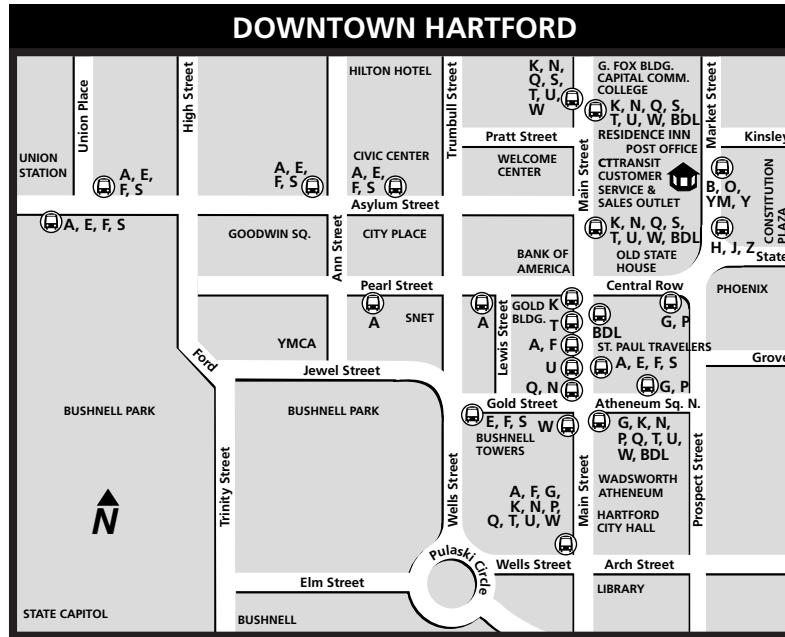

FARMINGTON AVENUE

Effective: July 31, 2005

Route

E West Hartford Center

For service beyond West Hartford Center, please refer to the other E route timetables.