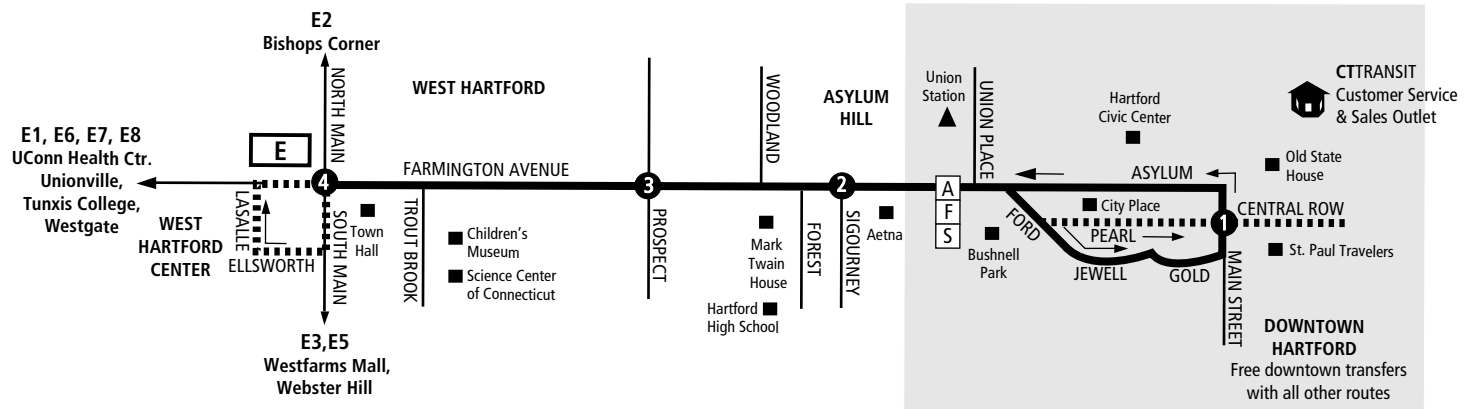

FARMINGTON AVENUE

Effective: July 31, 2005

Route

E West Hartford Center

For service beyond West Hartford Center, please refer to the other E route timetables.