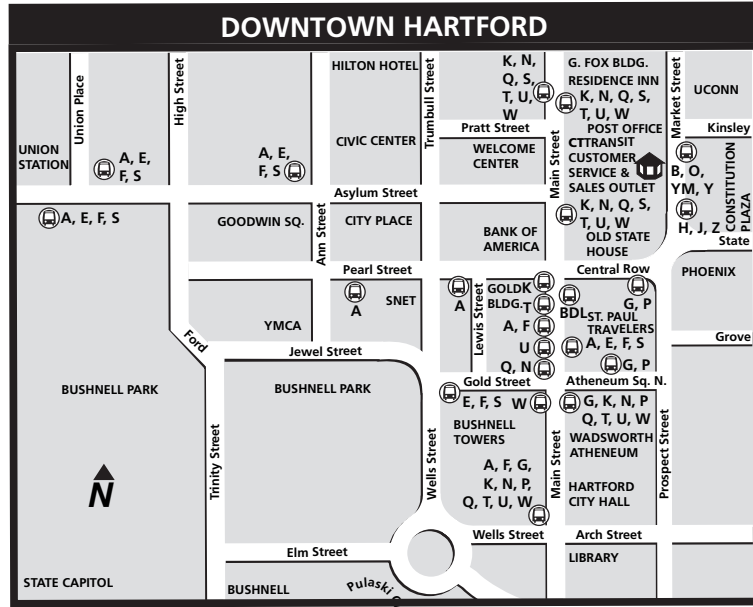

TOLLAND TURNPIKE

Routes

- Z1 Rockville
- Z2 Buckland Hills–Rockville
- Z3 Buckland Hills
Buckland Flyer

Effective: November 25, 2005

For the safety of our passengers, buses will stop at marked stops only in the Buckland Hills Area.

● Bus Stops