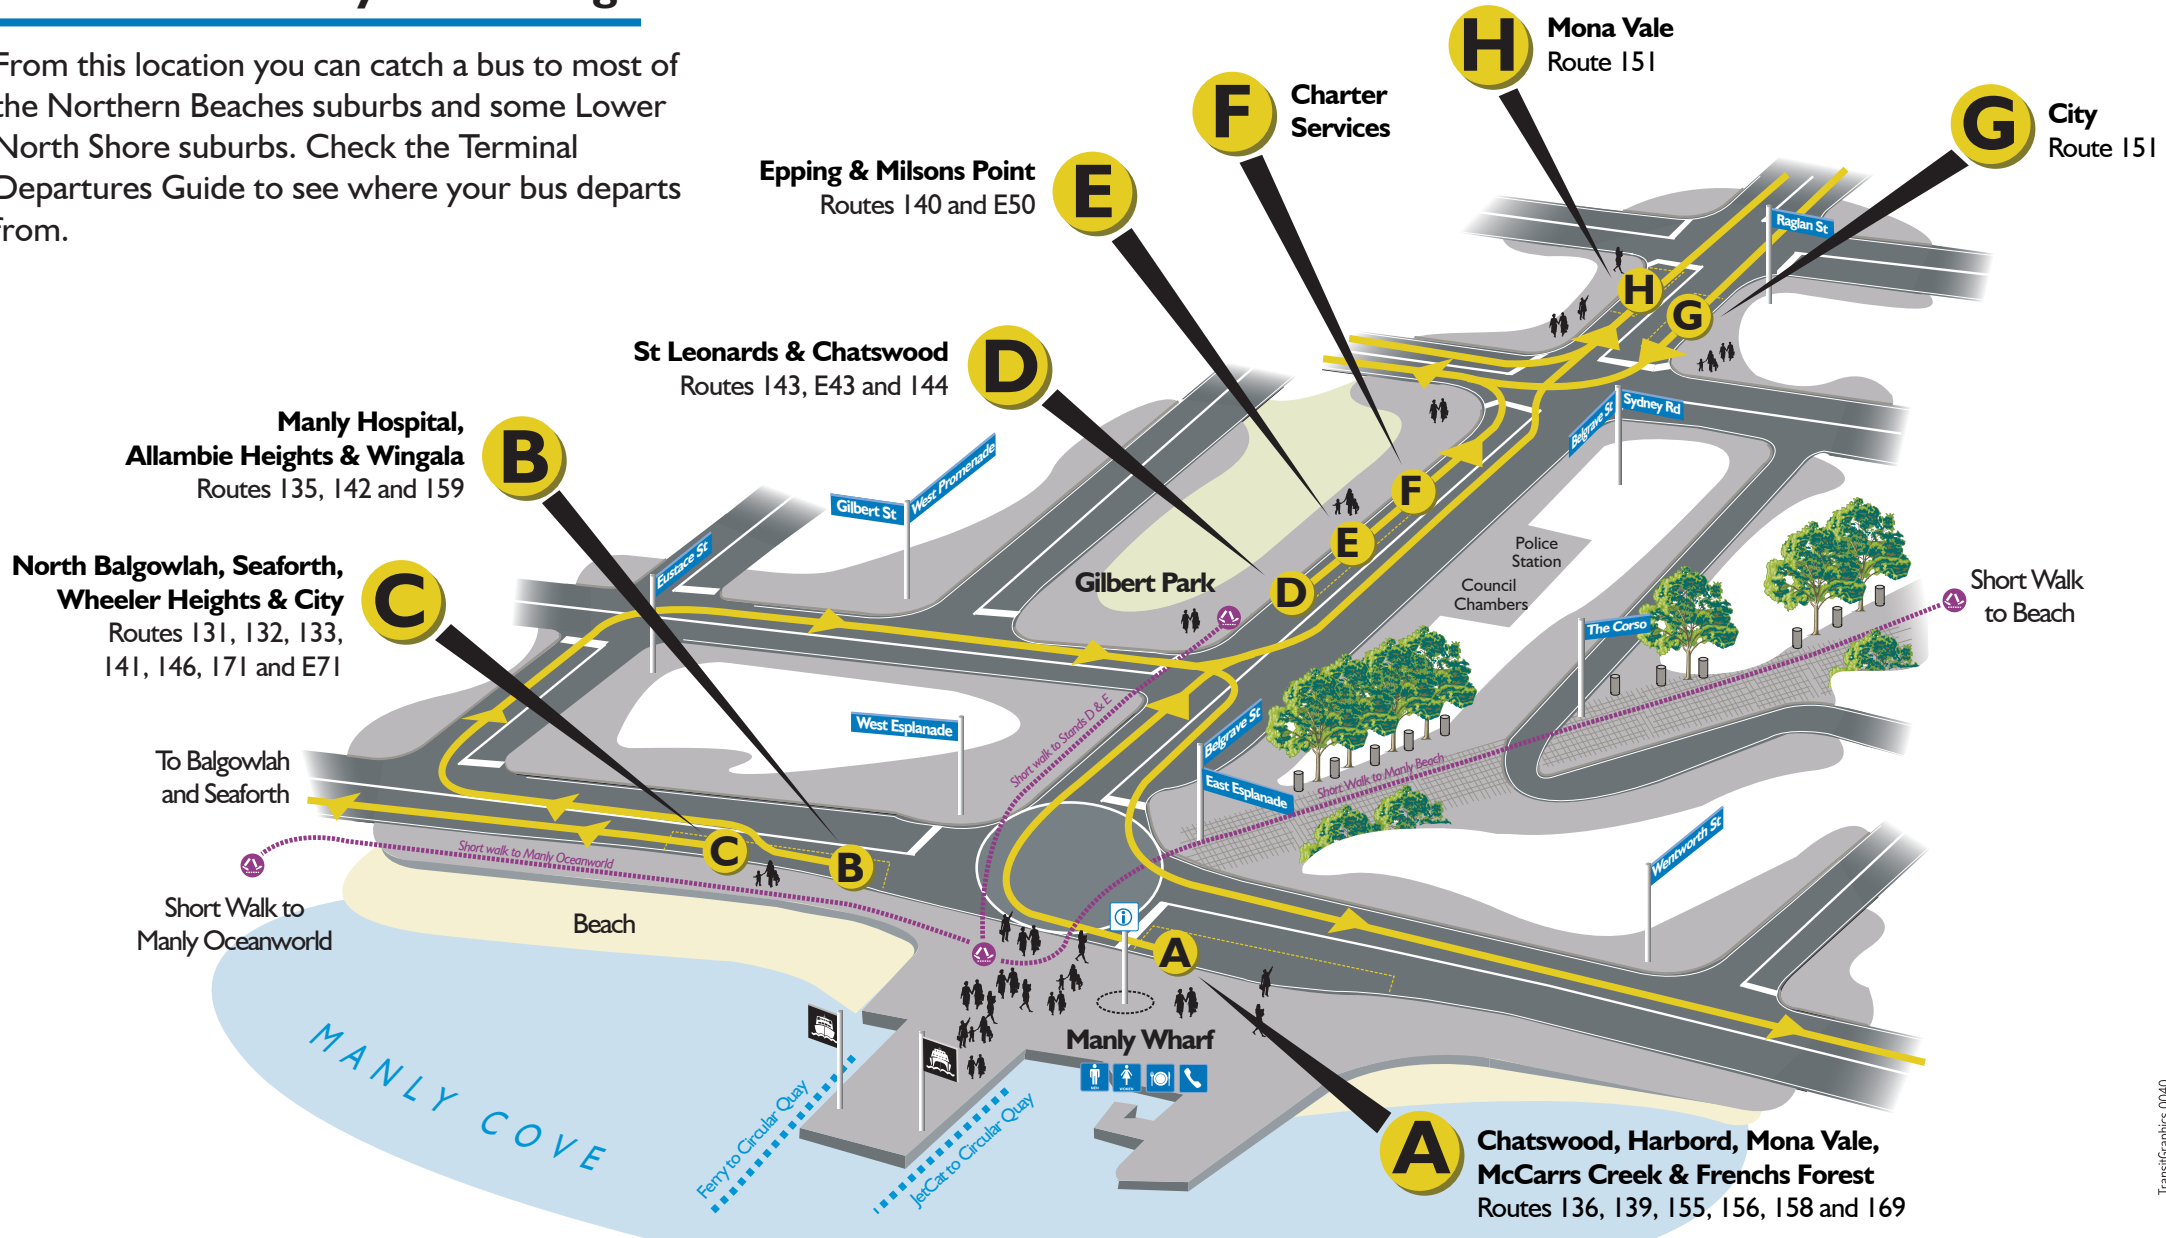

# Welcome to Manly Interchange

From this location you can catch a bus to most of the Northern Beaches suburbs and some Lower North Shore suburbs. Check the Terminal Departures Guide to see where your bus departs from.

# Terminal Departures Guide

# Manly Wharf

**Sydney Buses**  
Convenient, Friendly, Safe