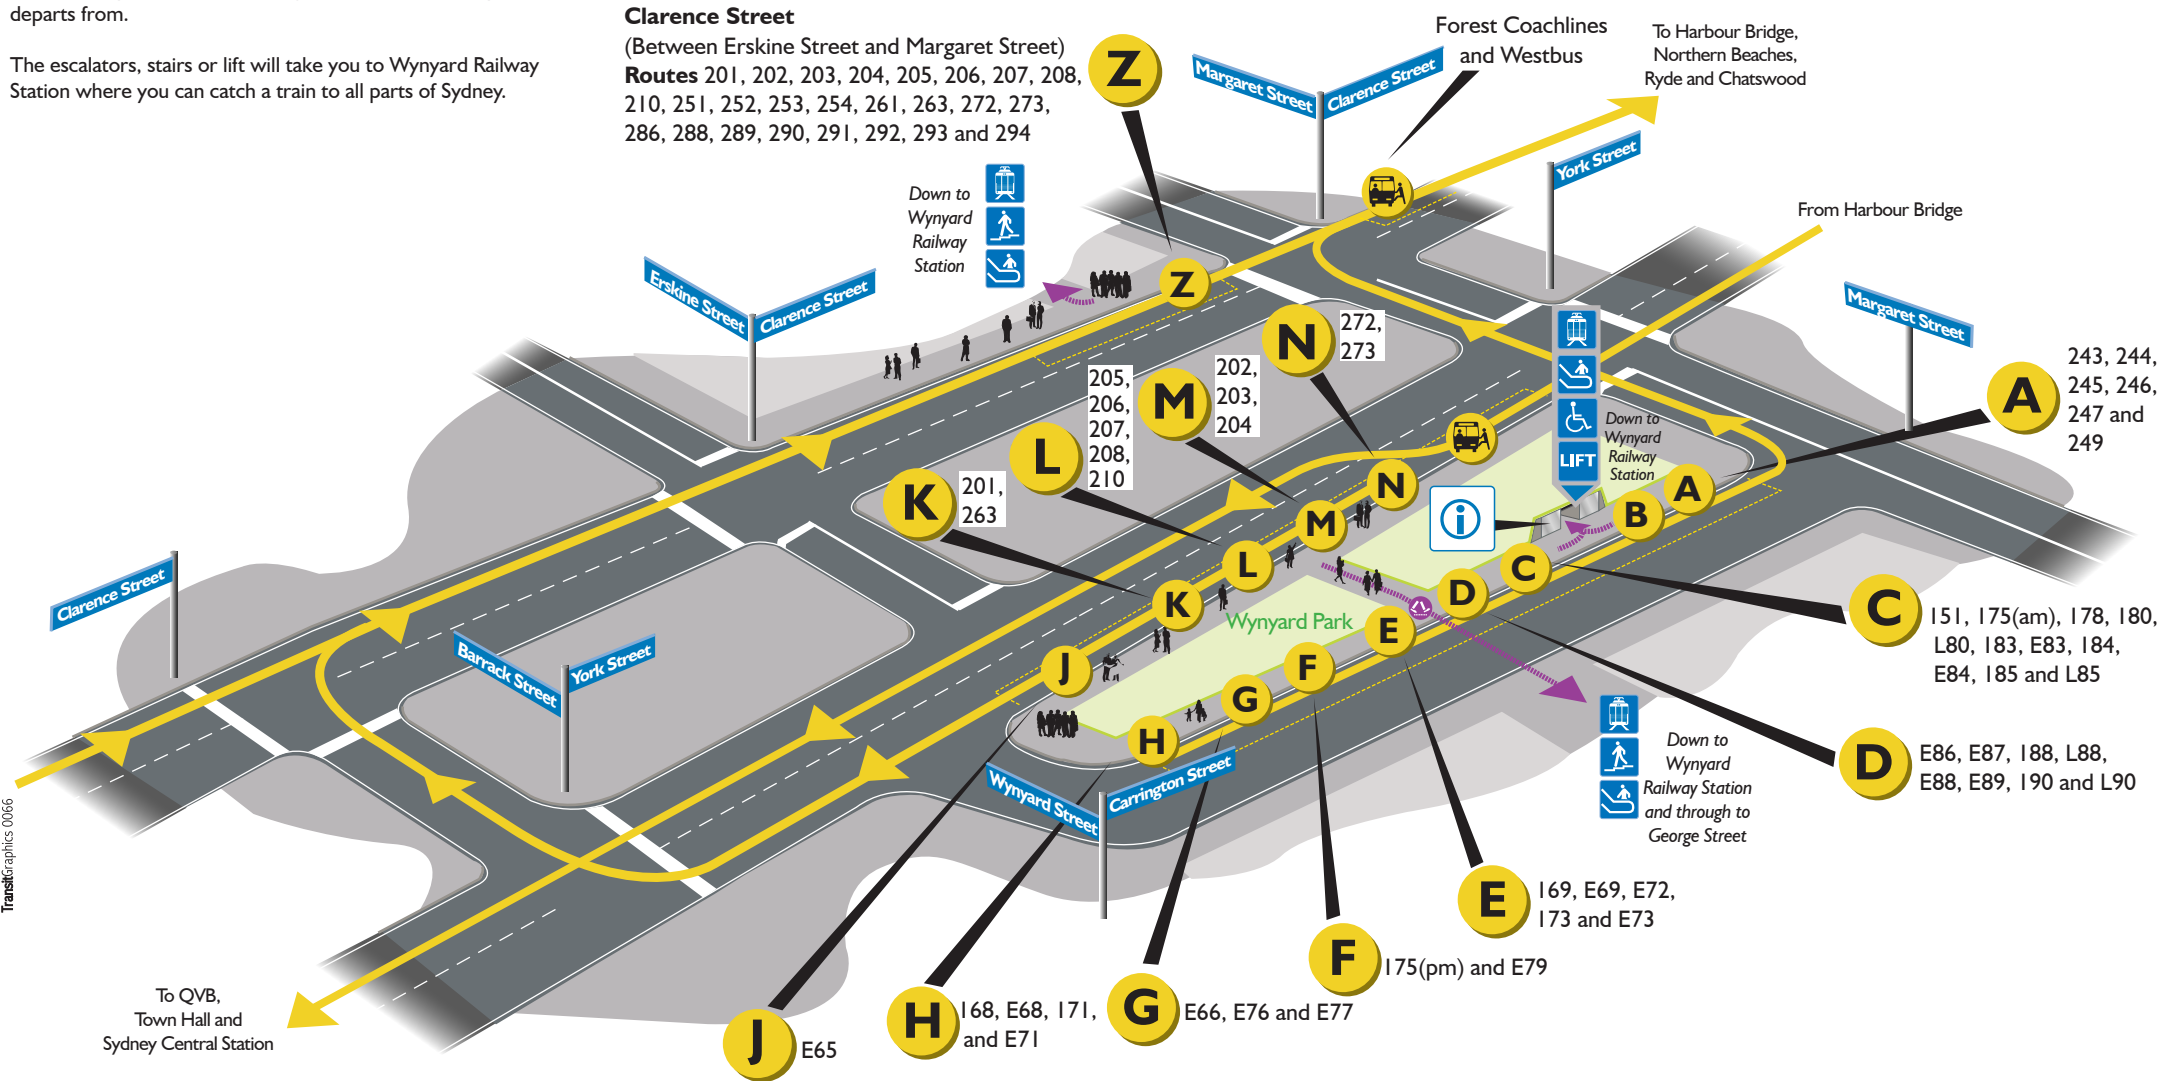

Welcome to Wynyard Bus Interchange

From this location you can catch a bus to most of the Northern Suburbs, beaches and North Western Suburbs. Check the Terminal Departures Guide listing below to see where your bus departs from.

The escalators, stairs or lift will take you to Wynyard Railway Station where you can catch a train to all parts of Sydney.

Clarence Street

(Between Erskine Street and Margaret Street)

Routes 201, 202, 203, 204, 205, 206, 207, 208, 210, 251, 252, 253, 254, 261, 263, 272, 273, 286, 288, 289, 290, 291, 292, 293 and 294

Terminal Departures Guide

Transgraphics 0066

Wynyard

Sydney Buses

Convenient, Friendly, Safe