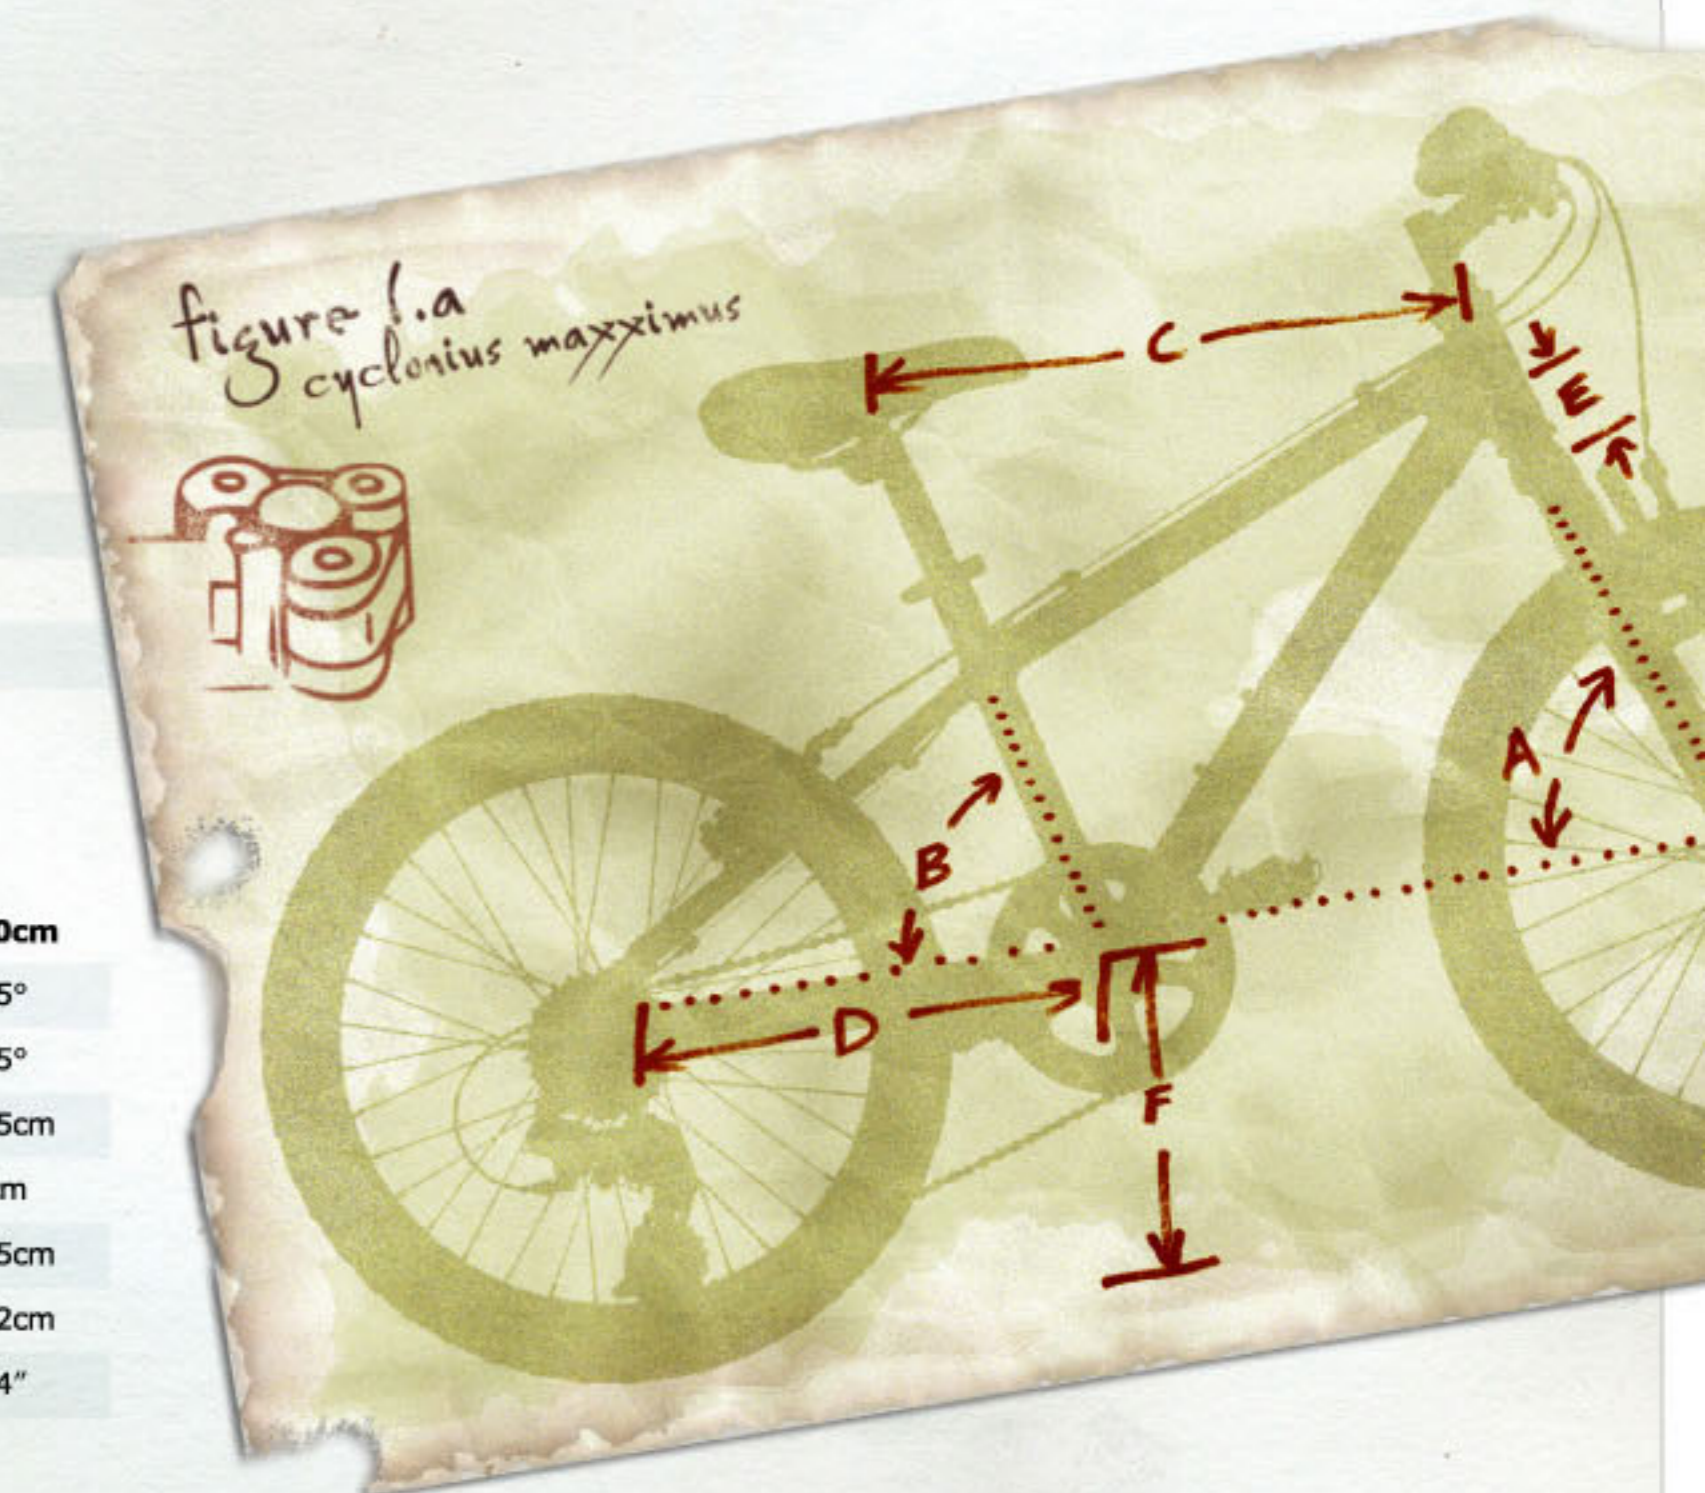

UNIT

Frame sizes	16"	18"	19"	20"
A. Head angle	71°	71°	71°	71°
B. Seat angle	74°	74°	73°	73°
C. Top tube	21.7"	23"	23.5"	24"
D. Chain stay	16.7"	16.7"	16.7"	16.7"
E. Head tube	3.5"	4.3"	5.1"	5.9"
F. BB height	11.7"	11.8"	11.9"	11.9"
Standover	28.2"	29.6"	30.5"	31.3"