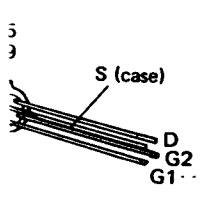

PC BOARD

TUNER (X02-1080-11)

Qb2: 2SC535(B) or 2SC381(O), Qb3~6,9~15: 2SC945(R) or (Q) or 2SC828(P) or (Q), Qb7: 2SA733(R) or (Q), Qb8: 2SC1983, ICb1: TA7060P, ICb1~11,22,24: 1S1555 or 1S2076, Db12~16: W06B, Db17,18: YZ140, Db19~21: GD-4-203CD, Db23: 1N60

b1: TA7060P, ICb2,3: LA1222, ICb4: HA1137W, ICb5: HA1196, ICb6: NJM4558D(A)or(B), ICb7: HA1197

HA-1137W
HA-1196
HA-1197