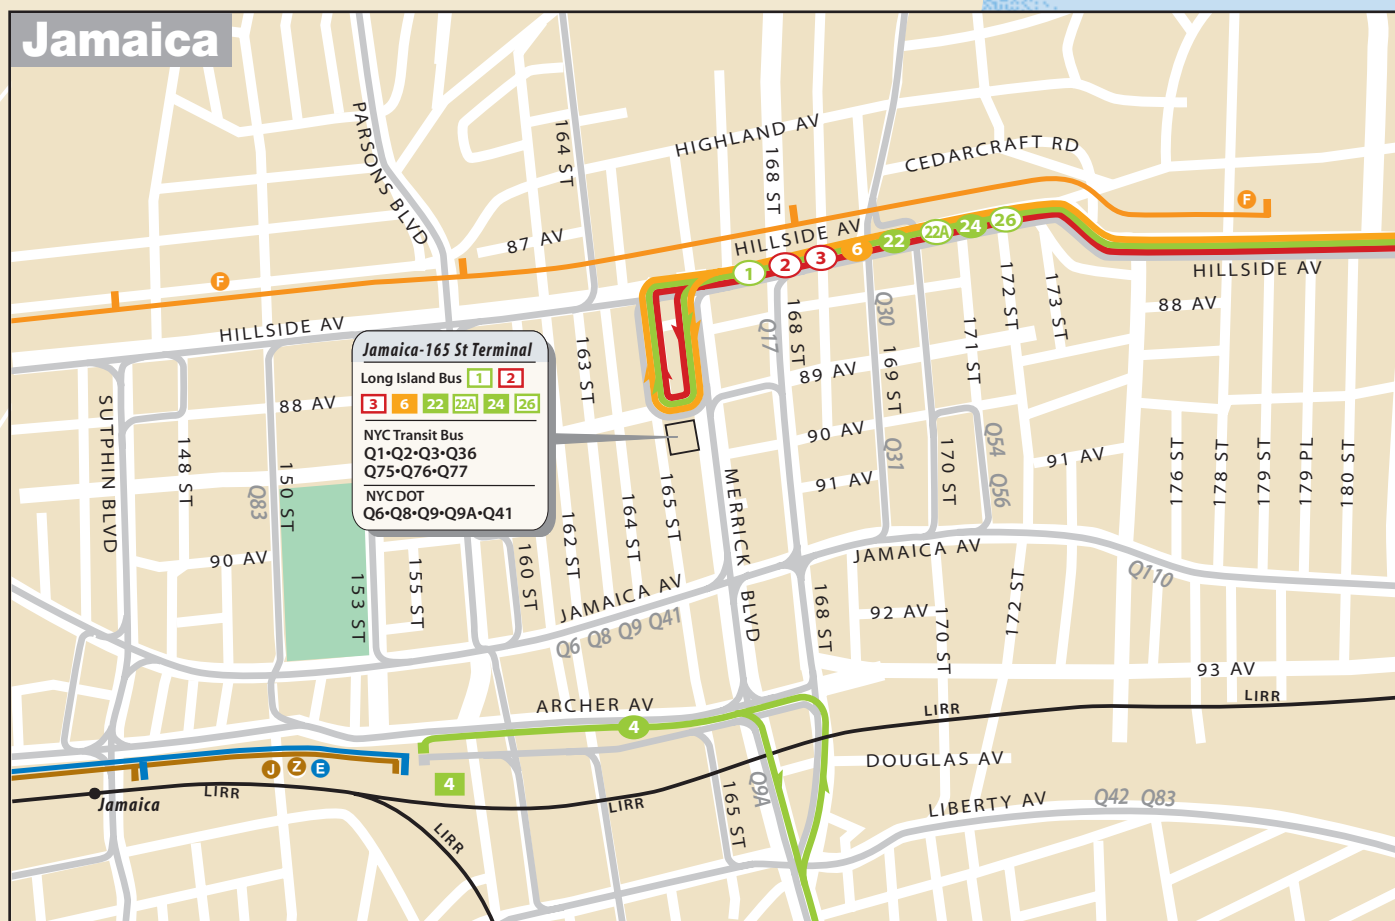

MTA Long Island Bus System Map

Legend

- Long Island Bus routes
- Part time service
- Terminals
- Service to Jones Beach (summer only)
- Shuttle service
- Route travels one way on street
- NYC Transit/ NYC Dept. of Transportation bus service
- Huntington Area Rapid Transit (HART) bus service
- Suffolk County bus service
- City of Long Beach bus service

Map design: Michael Hertz Associates, NYC
© 2003 Metropolitan Transportation Authority