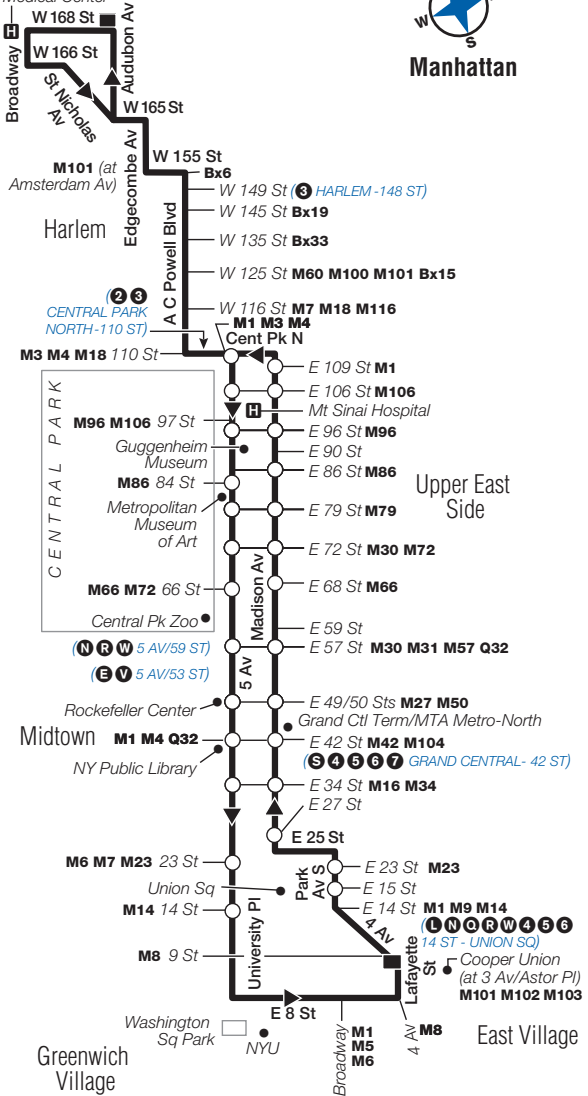

(A C 1) 168 ST -
WASHINGTON HTS)
New York Presbyterian
Medical Center

Washington
Heights

Manhattan

M2 LEGEND

■ Terminal
(A STATION NAME)
Subway Connection

M4 Bus Transfer Point
○ Limited Stops

ma002a05262

For travel information, call 718-330-1234
or visit www.mta.info