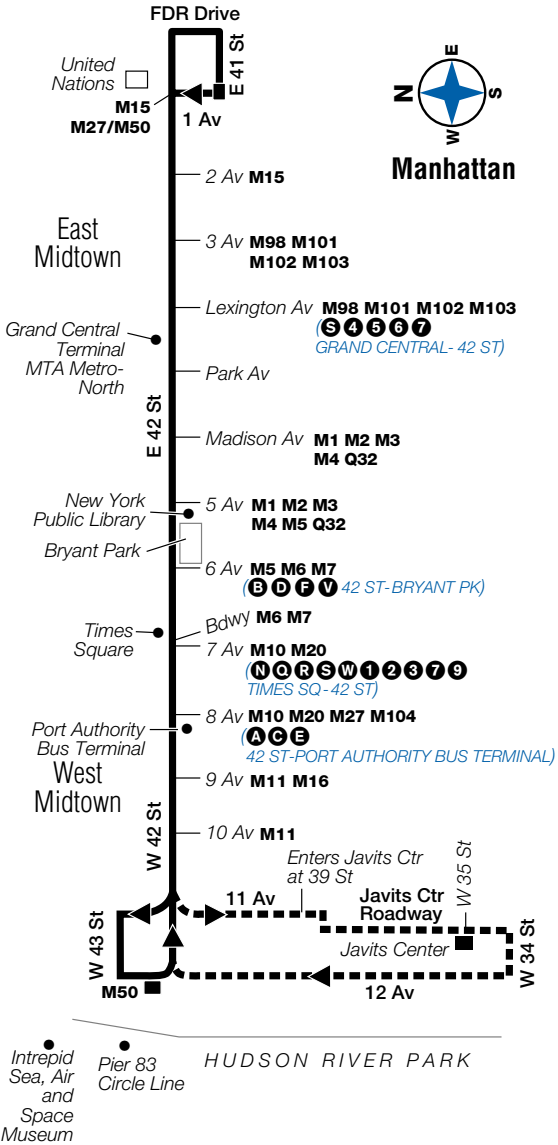

M42 LEGEND

Terminal

(A STATION NAME)

Subway Connection

M15 Bus Transfer Point

Javits Center Service

ma042a04191

For travel information, call 718-330-1234
or visit www.mta.info