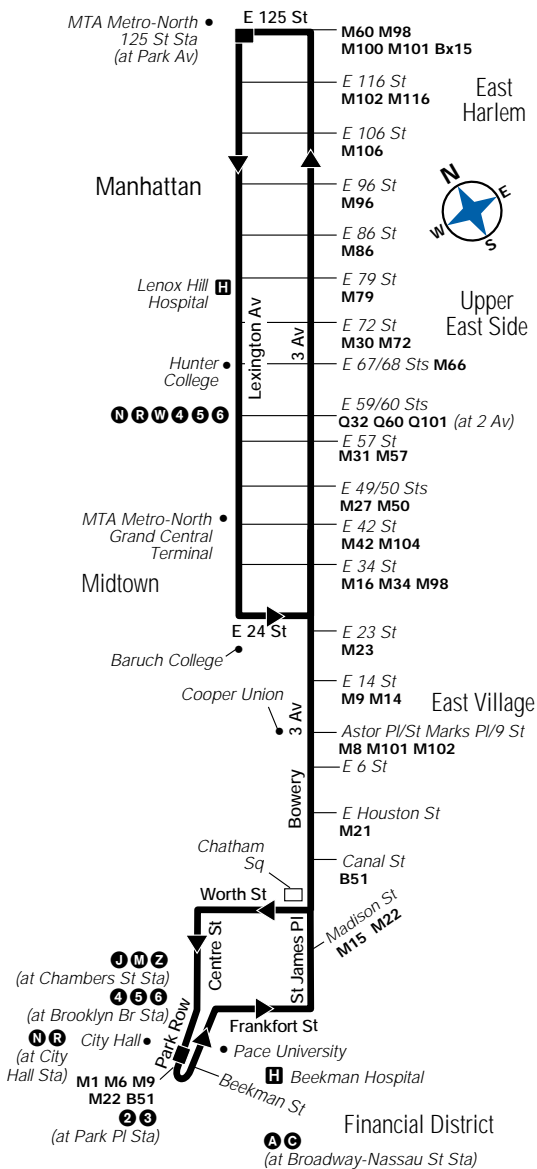

M103 LEGEND

■ Terminal

M1 Bus Transfer Point

Ⓝ Subway Connection

ma103a03042

**For travel information, call (718) 330-1234
or visit www.mta.info**