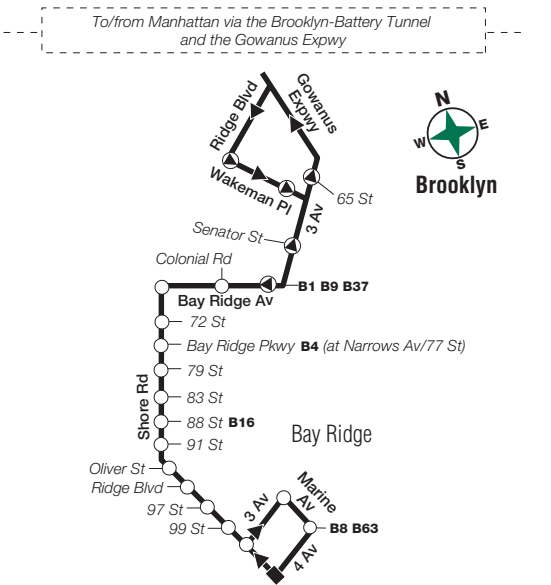

X28 Sunday Service

From Manhattan to Sea Gate, Brooklyn

Midtown Madison Av/ E 57 St	Midtown 5 Av/ 41 St	Gramercy Pk 23 St/ Bdwy	Lwr Manh Bdwy/ Thomas St	Lwr Manh Battery Pl/ Washington St	Bensonhurst Cropsey Av/ Canal Av	Sea Gate Surf Av/ W 37 St
8:35	8:44	8:49	9:04	9:12	9:41	9:50
9:05	9:14	9:19	9:34	9:42	10:11	10:20
9:35	9:44	9:49	10:04	10:12	10:41	10:50
10:05	10:14	10:19	10:34	10:42	11:11	11:20
10:35	10:44	10:49	11:04	11:15	11:40	11:49
11:05	11:14	11:20	11:42	11:53	12:18	12:27
11:35	11:44	11:50	12:12	12:23	12:48	12:57
12:05	12:14	12:20	12:42	12:53	1:18	1:27
12:35	12:44	12:50	1:13	1:24	1:51	2:00
1:05	1:16	1:23	1:46	1:57	2:24	2:33
1:35	1:46	1:53	2:16	2:27	2:54	3:03
2:05	2:16	2:23	2:46	2:57	3:24	3:33
2:35	2:46	2:53	3:16	3:27	3:54	4:03
3:05	3:16	3:23	3:46	3:57	4:24	4:33
3:35	3:46	3:53	4:16	4:27	4:54	5:03
4:05	4:16	4:23	4:46	4:57	5:24	5:33
4:35	4:46	4:53	5:16	5:27	5:54	6:03
5:05	5:16	5:23	5:46	5:57	6:24	6:33
5:35	5:46	5:53	6:16	6:27	6:54	7:03
6:05	6:16	6:23	6:43	6:51	7:20	7:29
6:35	6:44	6:49	7:06	7:14	7:43	7:52
7:05	7:14	7:19	7:36	7:44	8:13	8:22
7:35	7:44	7:49	8:06	8:14	8:43	8:52
8:05	8:14	8:19	8:36	8:44	9:13	9:22
8:35	8:44	8:49	9:06	9:14	9:43	9:52
9:05	9:14	9:19	9:35	9:42	10:09	10:18

X27/X28/X29 SERVICE

X27/X28/X29 Manhattan Portion

X28 Brooklyn Portion

X29 Brooklyn Portion

X27 Brooklyn Portion

X27/X28/X29/X38 LEGEND

Terminal	M22 Bus Transfer Point
Subway Connection	Stops only in direction indicated
Express Bus Stop	

X37/X38 SERVICE

X37/X38 Manhattan Portion

Midtown
Manhattan

To/from Brooklyn via FDR Drive, the Brooklyn-Battery Tunnel and the Gowanus Expwy

X37 Brooklyn Portion

To/from Manhattan via the Brooklyn-Battery Tunnel and the Gowanus Expwy