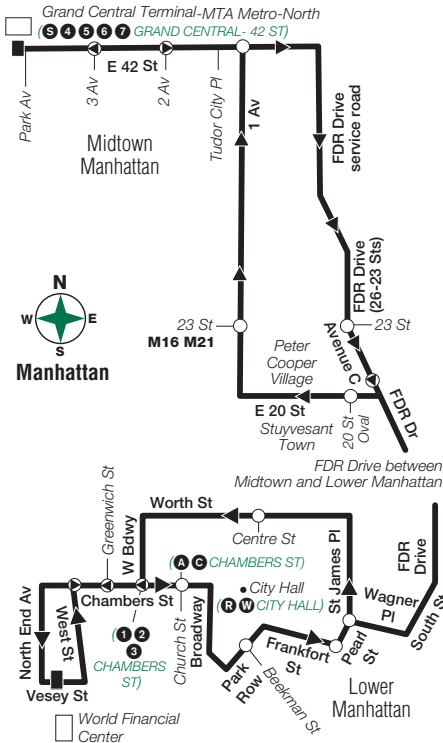

X25 Weekday Service

From Grand Central Terminal to World Financial Center

Midtown Grand Central Terminal E 42 St/Park Av	Peter Cooper Village Av C/ 23 St	WFC Vesey St/ North End Av
7:30	7:40	8:00
8:00	8:10	8:30
8:30	8:40	9:00
9:00	9:10	9:30

X25 Weekday Service

From Financial Center to Grand Central Terminal

WFC Vesey St/ North End Av	Peter Cooper Village 1 Av/ 23 St	Midtown Grand Central Terminal E 42 St/Park Av
3:50	4:10	4:20
4:25	4:45	4:55
4:55	5:15	5:25
5:25	5:45	5:55

X25 LEGEND

- Terminal
- (4 STATION NAME) Subway Connection
- Express Bus stop
- M16 Bus Transfer Point
- Stops only in direction indicated

xp025105237

For travel information, call 718-330-1234
or visit www.mta.info