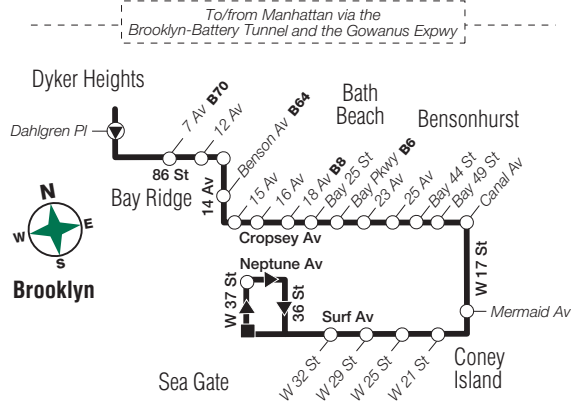

X28 Sunday Service

From Manhattan to Sea Gate, Brooklyn

Midtown Madison Av/ E 57 St	Midtown 5 Av/ 41 St	Gramercy Pk 23 St/ Bdwy	Lwr Manh Bdwy/ Thomas St	Lwr Manh Battery Pl/ Washington St	Bensonhurst Cropsey Av/ Canal Av	Sea Gate Surf Av/ W 37 St
8:35	8:44	8:49	9:04	9:12	9:41	9:50
9:05	9:14	9:19	9:34	9:42	10:11	10:20
9:35	9:44	9:49	10:04	10:12	10:41	10:50
10:05	10:14	10:19	10:34	10:42	11:11	11:20
10:35	10:44	10:49	11:04	11:15	11:40	11:49
11:05	11:14	11:20	11:42	11:53	12:18	12:27
11:35	11:44	11:50	12:12	12:23	12:48	12:57
12:05	12:14	12:20	12:42	12:53	1:18	1:27
12:35	12:44	12:50	1:13	1:24	1:51	2:00
1:05	1:16	1:23	1:46	1:57	2:24	2:33
1:35	1:46	1:53	2:16	2:27	2:54	3:03
2:05	2:16	2:23	2:46	2:57	3:24	3:33
2:35	2:46	2:53	3:16	3:27	3:54	4:03
3:05	3:16	3:23	3:46	3:57	4:24	4:33
3:35	3:46	3:53	4:16	4:27	4:54	5:03
4:05	4:16	4:23	4:46	4:57	5:24	5:33
4:35	4:46	4:53	5:16	5:27	5:54	6:03
5:05	5:16	5:23	5:46	5:57	6:24	6:33
5:35	5:46	5:53	6:16	6:27	6:54	7:03
6:05	6:16	6:23	6:43	6:51	7:20	7:29
6:35	6:44	6:49	7:06	7:14	7:43	7:52
7:05	7:14	7:19	7:36	7:44	8:13	8:22
7:35	7:44	7:49	8:06	8:14	8:43	8:52
8:05	8:14	8:19	8:36	8:44	9:13	9:22
8:35	8:44	8:49	9:06	9:14	9:43	9:52
9:05	9:14	9:19	9:35	9:42	10:09	10:18

X27/X28/X29 SERVICE

X27/X28/X29 Manhattan Portion

X28 Brooklyn Portion

X29 Brooklyn Portion

X27 Brooklyn Portion

X27/X28/X29/X38 LEGEND

Terminal	M22 Bus Transfer Point
Subway Connection	Stops only in direction indicated
Express Bus Stop	