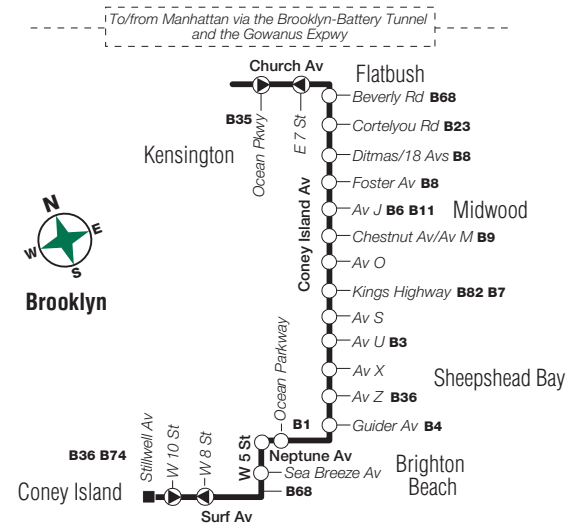

X28 Sunday Service

From Manhattan to Sea Gate, Brooklyn

Midtown Madison Av/ E 57 St	Midtown 5 Av/ 41 St	Gramercy Pk 23 St/ Bdwy	Lwr Manh Bdwy/ Thomas St	Lwr Manh Battery Pl/ Washington St	Bensonhurst Cropsey Av/ Canal Av	Sea Gate Surf Av/ W 37 St
8:35	8:44	8:49	9:04	9:12	9:41	9:50
9:05	9:14	9:19	9:34	9:42	10:11	10:20
9:35	9:44	9:49	10:04	10:12	10:41	10:50
10:05	10:14	10:19	10:34	10:42	11:11	11:20
10:35	10:44	10:49	11:04	11:15	11:40	11:49
11:05	11:14	11:20	11:42	11:53	12:18	12:27
11:35	11:44	11:50	12:12	12:23	12:48	12:57
12:05	12:14	12:20	12:42	12:53	1:18	1:27
12:35	12:44	12:50	1:13	1:24	1:51	2:00
1:05	1:16	1:23	1:46	1:57	2:24	2:33
1:35	1:46	1:53	2:16	2:27	2:54	3:03
2:05	2:16	2:23	2:46	2:57	3:24	3:33
2:35	2:46	2:53	3:16	3:27	3:54	4:03
3:05	3:16	3:23	3:46	3:57	4:24	4:33
3:35	3:46	3:53	4:16	4:27	4:54	5:03
4:05	4:16	4:23	4:46	4:57	5:24	5:33
4:35	4:46	4:53	5:16	5:27	5:54	6:03
5:05	5:16	5:23	5:46	5:57	6:24	6:33
5:35	5:46	5:53	6:16	6:27	6:54	7:03
6:05	6:16	6:23	6:43	6:51	7:20	7:29
6:35	6:44	6:49	7:06	7:14	7:43	7:52
7:05	7:14	7:19	7:36	7:44	8:13	8:22
7:35	7:44	7:49	8:06	8:14	8:43	8:52
8:05	8:14	8:19	8:36	8:44	9:13	9:22
8:35	8:44	8:49	9:06	9:14	9:43	9:52
9:05	9:14	9:19	9:35	9:42	10:09	10:18

X27/X28/X29 SERVICE

X27/X28/X29 Manhattan Portion

X28 Brooklyn Portion

X29 Brooklyn Portion

X27 Brooklyn Portion

X27/X28/X29/X38 LEGEND

Terminal	M22 Bus Transfer Point
Subway Connection	Stops only in direction indicated
Express Bus Stop	

X37/X38 SERVICE

X37/X38 Manhattan Portion

Midtown
Manhattan

To/from Brooklyn via FDR Drive, the Brooklyn-Battery Tunnel and the Gowanus Expwy

X37 Brooklyn Portion

To/from Manhattan via the Brooklyn-Battery Tunnel and the Gowanus Expwy