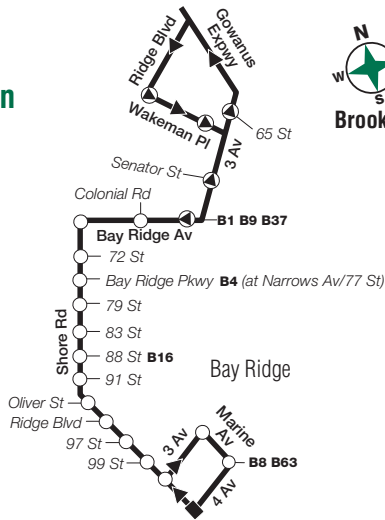

X28 Sunday Service

From Manhattan to Sea Gate, Brooklyn

Midtown Madison Av/ E 57 St	Midtown 5 Av/ 41 St	Gramercy Pk 23 St/ Bdwy	Lwr Manh Bdwy/ Thomas St	Lwr Manh Battery Pl/ Washington St	Bensonhurst Cropsey Av/ Canal Av	Sea Gate Surf Av/ W 37 St
8:35	8:44	8:49	9:04	9:12	9:41	9:50
9:05	9:14	9:19	9:34	9:42	10:11	10:20
9:35	9:44	9:49	10:04	10:12	10:41	10:50
10:05	10:14	10:19	10:34	10:42	11:11	11:20
10:35	10:44	10:49	11:04	11:15	11:40	11:49
11:05	11:14	11:20	11:42	11:53	12:18	12:27
11:35	11:44	11:50	12:12	12:23	12:48	12:57
12:05	12:14	12:20	12:42	12:53	1:18	1:27
12:35	12:44	12:50	1:13	1:24	1:51	2:00
1:05	1:16	1:23	1:46	1:57	2:24	2:33
1:35	1:46	1:53	2:16	2:27	2:54	3:03
2:05	2:16	2:23	2:46	2:57	3:24	3:33
2:35	2:46	2:53	3:16	3:27	3:54	4:03
3:05	3:16	3:23	3:46	3:57	4:24	4:33
3:35	3:46	3:53	4:16	4:27	4:54	5:03
4:05	4:16	4:23	4:46	4:57	5:24	5:33
4:35	4:46	4:53	5:16	5:27	5:54	6:03
5:05	5:16	5:23	5:46	5:57	6:24	6:33
5:35	5:46	5:53	6:16	6:27	6:54	7:03
6:05	6:16	6:23	6:43	6:51	7:20	7:29
6:35	6:44	6:49	7:06	7:14	7:43	7:52
7:05	7:14	7:19	7:36	7:44	8:13	8:22
7:35	7:44	7:49	8:06	8:14	8:43	8:52
8:05	8:14	8:19	8:36	8:44	9:13	9:22
8:35	8:44	8:49	9:06	9:14	9:43	9:52
9:05	9:14	9:19	9:35	9:42	10:09	10:18

X27/X28/X29 SERVICE

X27/X28/X29 Manhattan Portion

X28 Brooklyn Portion

X29 Brooklyn Portion

X27 Brooklyn Portion

X27/X28/X29/X38 LEGEND

Terminal	M22 Bus Transfer Point
Subway Connection	Stops only in direction indicated
Express Bus Stop	

X37/X38 SERVICE

X37/X38 Manhattan Portion

Midtown
Manhattan

To/from Brooklyn via FDR Drive, the Brooklyn-Battery Tunnel and the Gowanus Expwy

X37 Brooklyn Portion

To/from Manhattan via the Brooklyn-Battery Tunnel and the Gowanus Expwy

X38 Brooklyn Portion

Sea Gate

Coney Island

X25 Weekday Service

From Grand Central Terminal to World Financial Center

Midtown Grand Central Terminal E 42 St/Park Av	Peter Cooper Village Av C/ 23 St	WFC Vesey St/ North End Av
7:30	7:40	8:00
8:00	8:10	8:30
8:30	8:40	9:00
9:00	9:10	9:30