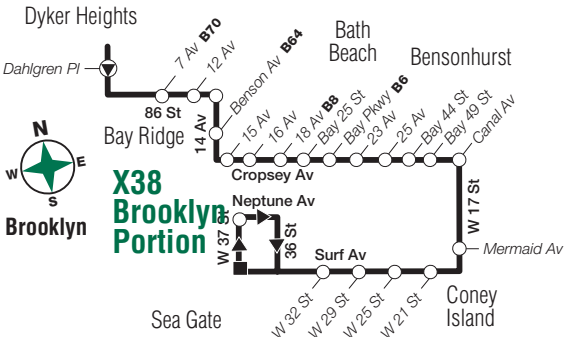

X28 Sunday Service

From Manhattan to Sea Gate, Brooklyn

Midtown Madison Av/ E 57 St	Midtown 5 Av/ 41 St	Gramercy Pk 23 St/ Bdwy	Lwr Manh Bdwy/ Thomas St	Lwr Manh Battery Pl/ Washington St	Bensonhurst Cropsey Av/ Canal Av	Sea Gate Surf Av/ W 37 St
8:35	8:44	8:49	9:04	9:12	9:41	9:50
9:05	9:14	9:19	9:34	9:42	10:11	10:20
9:35	9:44	9:49	10:04	10:12	10:41	10:50
10:05	10:14	10:19	10:34	10:42	11:11	11:20
10:35	10:44	10:49	11:04	11:15	11:40	11:49
11:05	11:14	11:20	11:42	11:53	12:18	12:27
11:35	11:44	11:50	12:12	12:23	12:48	12:57
12:05	12:14	12:20	12:42	12:53	1:18	1:27
12:35	12:44	12:50	1:13	1:24	1:51	2:00
1:05	1:16	1:23	1:46	1:57	2:24	2:33
1:35	1:46	1:53	2:16	2:27	2:54	3:03
2:05	2:16	2:23	2:46	2:57	3:24	3:33
2:35	2:46	2:53	3:16	3:27	3:54	4:03
3:05	3:16	3:23	3:46	3:57	4:24	4:33
3:35	3:46	3:53	4:16	4:27	4:54	5:03
4:05	4:16	4:23	4:46	4:57	5:24	5:33
4:35	4:46	4:53	5:16	5:27	5:54	6:03
5:05	5:16	5:23	5:46	5:57	6:24	6:33
5:35	5:46	5:53	6:16	6:27	6:54	7:03
6:05	6:16	6:23	6:43	6:51	7:20	7:29
6:35	6:44	6:49	7:06	7:14	7:43	7:52
7:05	7:14	7:19	7:36	7:44	8:13	8:22
7:35	7:44	7:49	8:06	8:14	8:43	8:52
8:05	8:14	8:19	8:36	8:44	9:13	9:22
8:35	8:44	8:49	9:06	9:14	9:43	9:52
9:05	9:14	9:19	9:35	9:42	10:09	10:18

X27/X28/X29 SERVICE

X27/X28/X29 Manhattan Portion

X28 Brooklyn Portion

X29 Brooklyn Portion

X27 Brooklyn Portion

X27/X28/X29/X38 LEGEND

Terminal	M22 Bus Transfer Point
Subway Connection	Stops only in direction indicated
Express Bus Stop	

X37/X38 SERVICE

X37/X38 Manhattan Portion

Midtown
Manhattan

To/from Brooklyn via FDR Drive, the Brooklyn-Battery Tunnel and the Gowanus Expwy

X37 Brooklyn Portion

To/from Manhattan via the Brooklyn-Battery Tunnel and the Gowanus Expwy

X38 Brooklyn Portion

Sea Gate

Coney Island

X25 Weekday Service

From Grand Central Terminal to World Financial Center

Midtown Grand Central Terminal E 42 St/Park Av	Peter Cooper Village Av C/ 23 St	WFC Vesey St/ North End Av
7:30	7:40	8:00
8:00	8:10	8:30
8:30	8:40	9:00
9:00	9:10	9:30