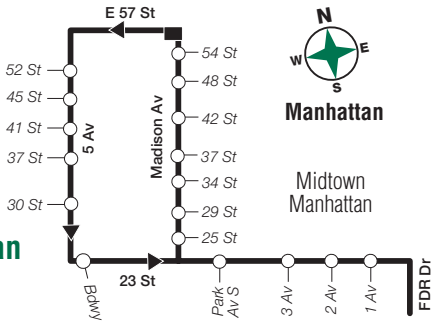

X28 Sunday Service

From Manhattan to Sea Gate, Brooklyn

Midtown Madison Av/ E 57 St	Midtown 5 Av/ 41 St	Gramercy Pk 23 St/ Bdwy	Lwr Manh Bdwy/ Thomas St	Lwr Manh Battery Pl/ Washington St	Bensonhurst Cropsey Av/ Canal Av	Sea Gate Surf Av/ W 37 St
8:35	8:44	8:49	9:04	9:12	9:41	9:50
9:05	9:14	9:19	9:34	9:42	10:11	10:20
9:35	9:44	9:49	10:04	10:12	10:41	10:50
10:05	10:14	10:19	10:34	10:42	11:11	11:20
10:35	10:44	10:49	11:04	11:15	11:40	11:49
11:05	11:14	11:20	11:42	11:53	12:18	12:27
11:35	11:44	11:50	12:12	12:23	12:48	12:57
12:05	12:14	12:20	12:42	12:53	1:18	1:27
12:35	12:44	12:50	1:13	1:24	1:51	2:00
1:05	1:16	1:23	1:46	1:57	2:24	2:33
1:35	1:46	1:53	2:16	2:27	2:54	3:03
2:05	2:16	2:23	2:46	2:57	3:24	3:33
2:35	2:46	2:53	3:16	3:27	3:54	4:03
3:05	3:16	3:23	3:46	3:57	4:24	4:33
3:35	3:46	3:53	4:16	4:27	4:54	5:03
4:05	4:16	4:23	4:46	4:57	5:24	5:33
4:35	4:46	4:53	5:16	5:27	5:54	6:03
5:05	5:16	5:23	5:46	5:57	6:24	6:33
5:35	5:46	5:53	6:16	6:27	6:54	7:03
6:05	6:16	6:23	6:43	6:51	7:20	7:29
6:35	6:44	6:49	7:06	7:14	7:43	7:52
7:05	7:14	7:19	7:36	7:44	8:13	8:22
7:35	7:44	7:49	8:06	8:14	8:43	8:52
8:05	8:14	8:19	8:36	8:44	9:13	9:22
8:35	8:44	8:49	9:06	9:14	9:43	9:52
9:05	9:14	9:19	9:35	9:42	10:09	10:18

X27/X28/X29 SERVICE

X27/X28/X29 Manhattan Portion

X28 Brooklyn Portion

X29 Brooklyn Portion

X27 Brooklyn Portion

X27/X28/X29/X38 LEGEND

Terminal	M22 Bus Transfer Point
Subway Connection	Stops only in direction indicated
Express Bus Stop	

X37/X38 SERVICE

X37/X38 Manhattan Portion

Midtown
Manhattan

To/from Brooklyn via FDR Drive, the Brooklyn-Battery Tunnel and the Gowanus Expwy

X37 Brooklyn Portion

To/from Manhattan via the Brooklyn-Battery Tunnel and the Gowanus Expwy