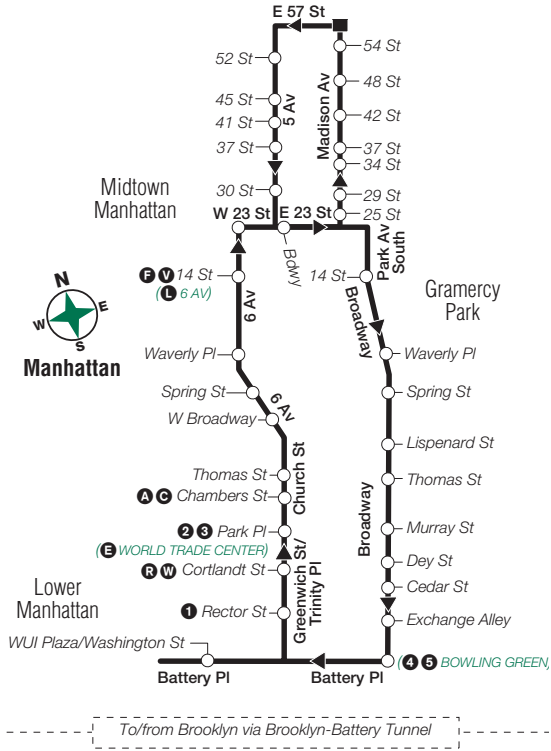

X27/X28/X29 SERVICE

X27/X28/X29 Manhattan Portion