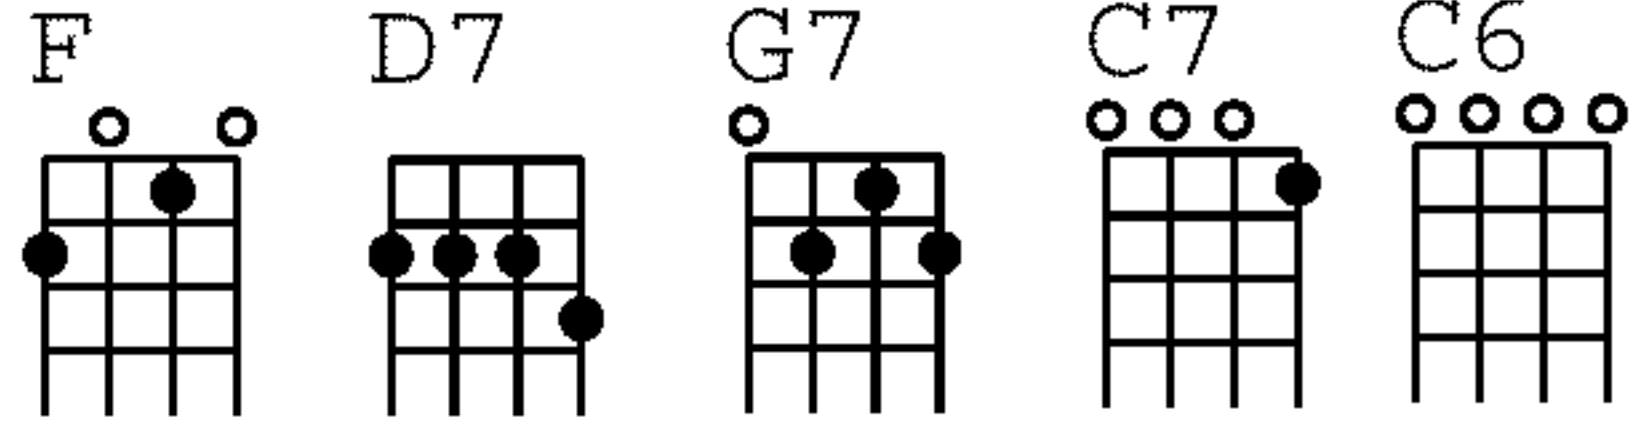

# Hello! Ma Baby

Howard and Emerson

C Tuning

Ukulele

4/4

F D7 G7

Hel-lo Ma Ba-by! Hel-lo ma hon-ey. Hel-lo ma rag-time gal.

4 C6 C7 F G7 C7

Send me a kiss by wire. Ba-by my hearts on fire!

8 F D7 G7

If you re-fuse me hon-ey you'll lose me. Then you'll be left a-lone. Oh Ba-by

12 C7 F

tel-e-phone and tell me I'm your own.