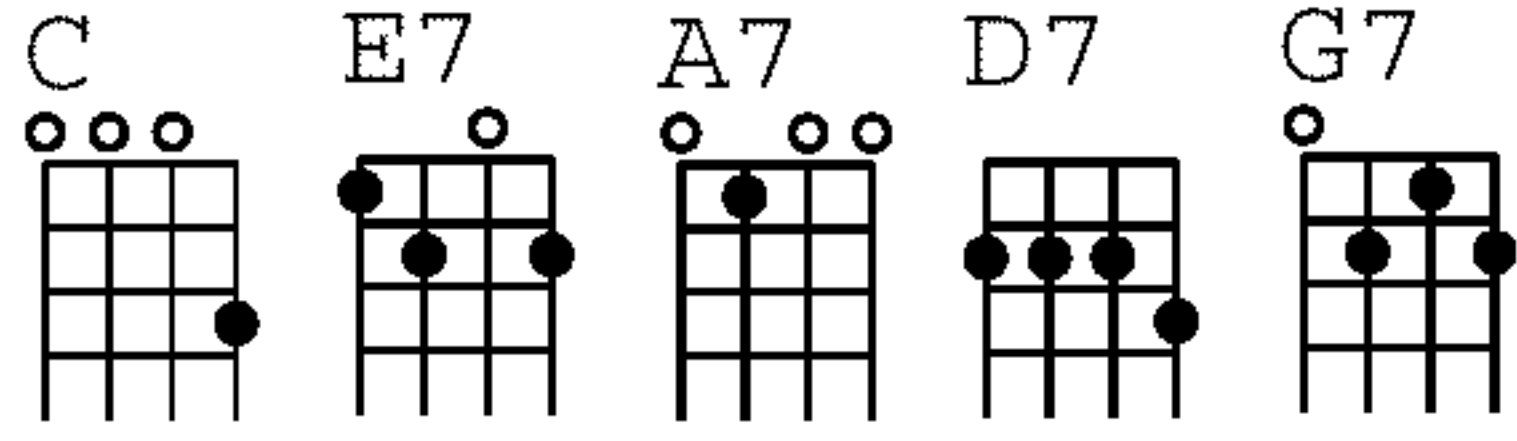

Ida, Sweet As Apple Cider

Eddie Leonard
Eddie Munson

C Tuning

Ukulele

1 C G7
I - da, sweet as ap - ple ci - der. Sweet - er than all I

7 C E7 A7 D7
know. Come out in the sil - vry moon - light of love we'll

13 G7 C G7
whis - per so soft and low. Seems though can't live with - out you.

21 C E7 A7
Lis - ten my hon - ey do. I - da I i - da -

27 D7 G7 C
lize ya. Oh, I love you I - da 'deed I do.