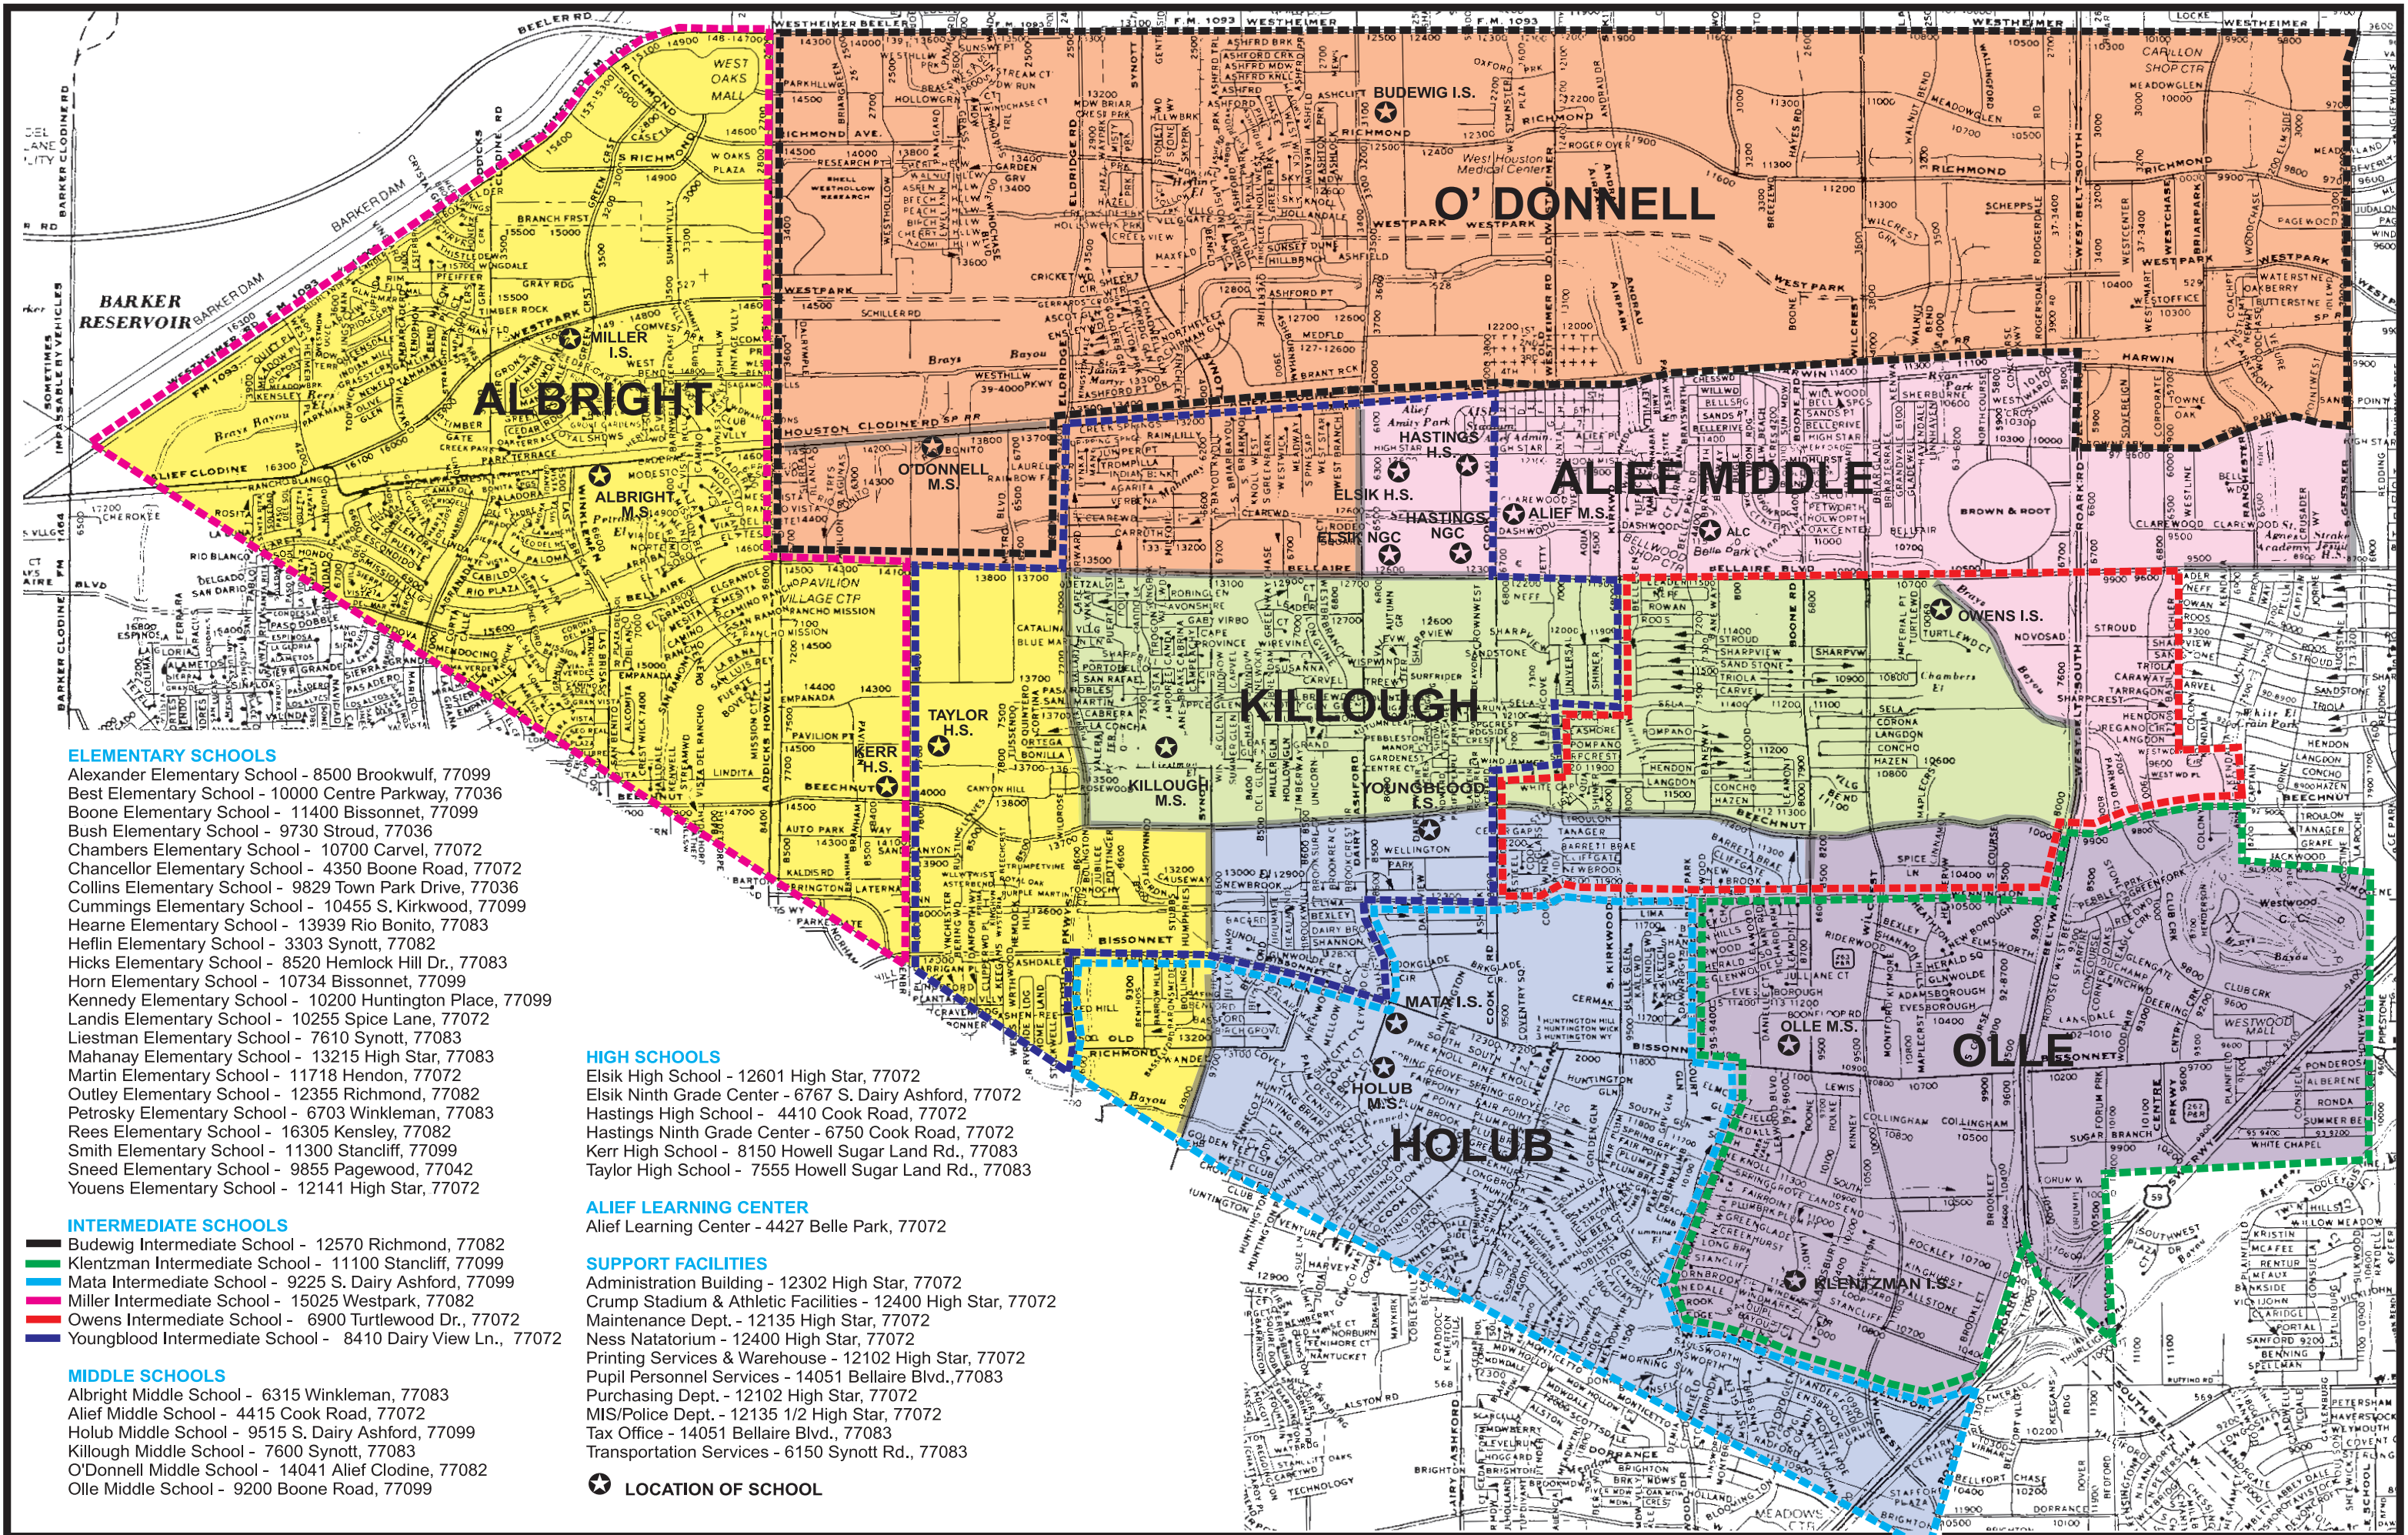

# ALIEF INDEPENDENT SCHOOL DISTRICT 2005-2006 MIDDLE / INTERMEDIATE SCHOOL BOUNDARIES

## ELEMENTARY SCHOOLS

- Alexander Elementary School - 8500 Brookwulf, 77099
- Best Elementary School - 10000 Centre Parkway, 77036
- Boone Elementary School - 11400 Bissonnet, 77099
- Bush Elementary School - 9730 Stroud, 77036
- Chambers Elementary School - 10700 Carvel, 77072
- Chancellor Elementary School - 4350 Boone Road, 77072
- Collins Elementary School - 9829 Town Park Drive, 77036
- Cummings Elementary School - 10455 S. Kirkwood, 77099
- Hearne Elementary School - 13939 Rio Bonito, 77083
- Heflin Elementary School - 3303 Synott, 77082
- Hicks Elementary School - 8520 Hemlock Hill Dr., 77083
- Horn Elementary School - 10734 Bissonnet, 77099
- Kennedy Elementary School - 10200 Huntington Place, 77099
- Landis Elementary School - 10255 Spice Lane, 77072
- Liestman Elementary School - 7610 Synott, 77083
- Mahanay Elementary School - 13215 High Star, 77083
- Martin Elementary School - 11718 Hendon, 77072
- Outley Elementary School - 12355 Richmond, 77082
- Petrosky Elementary School - 6703 Winkleman, 77083
- Rees Elementary School - 16305 Kensley, 77082
- Smith Elementary School - 11300 Stancliff, 77099
- Sneed Elementary School - 9855 Pagewood, 77042
- Youens Elementary School - 12141 High Star, 77072

★ LOCATION OF SCHOOL