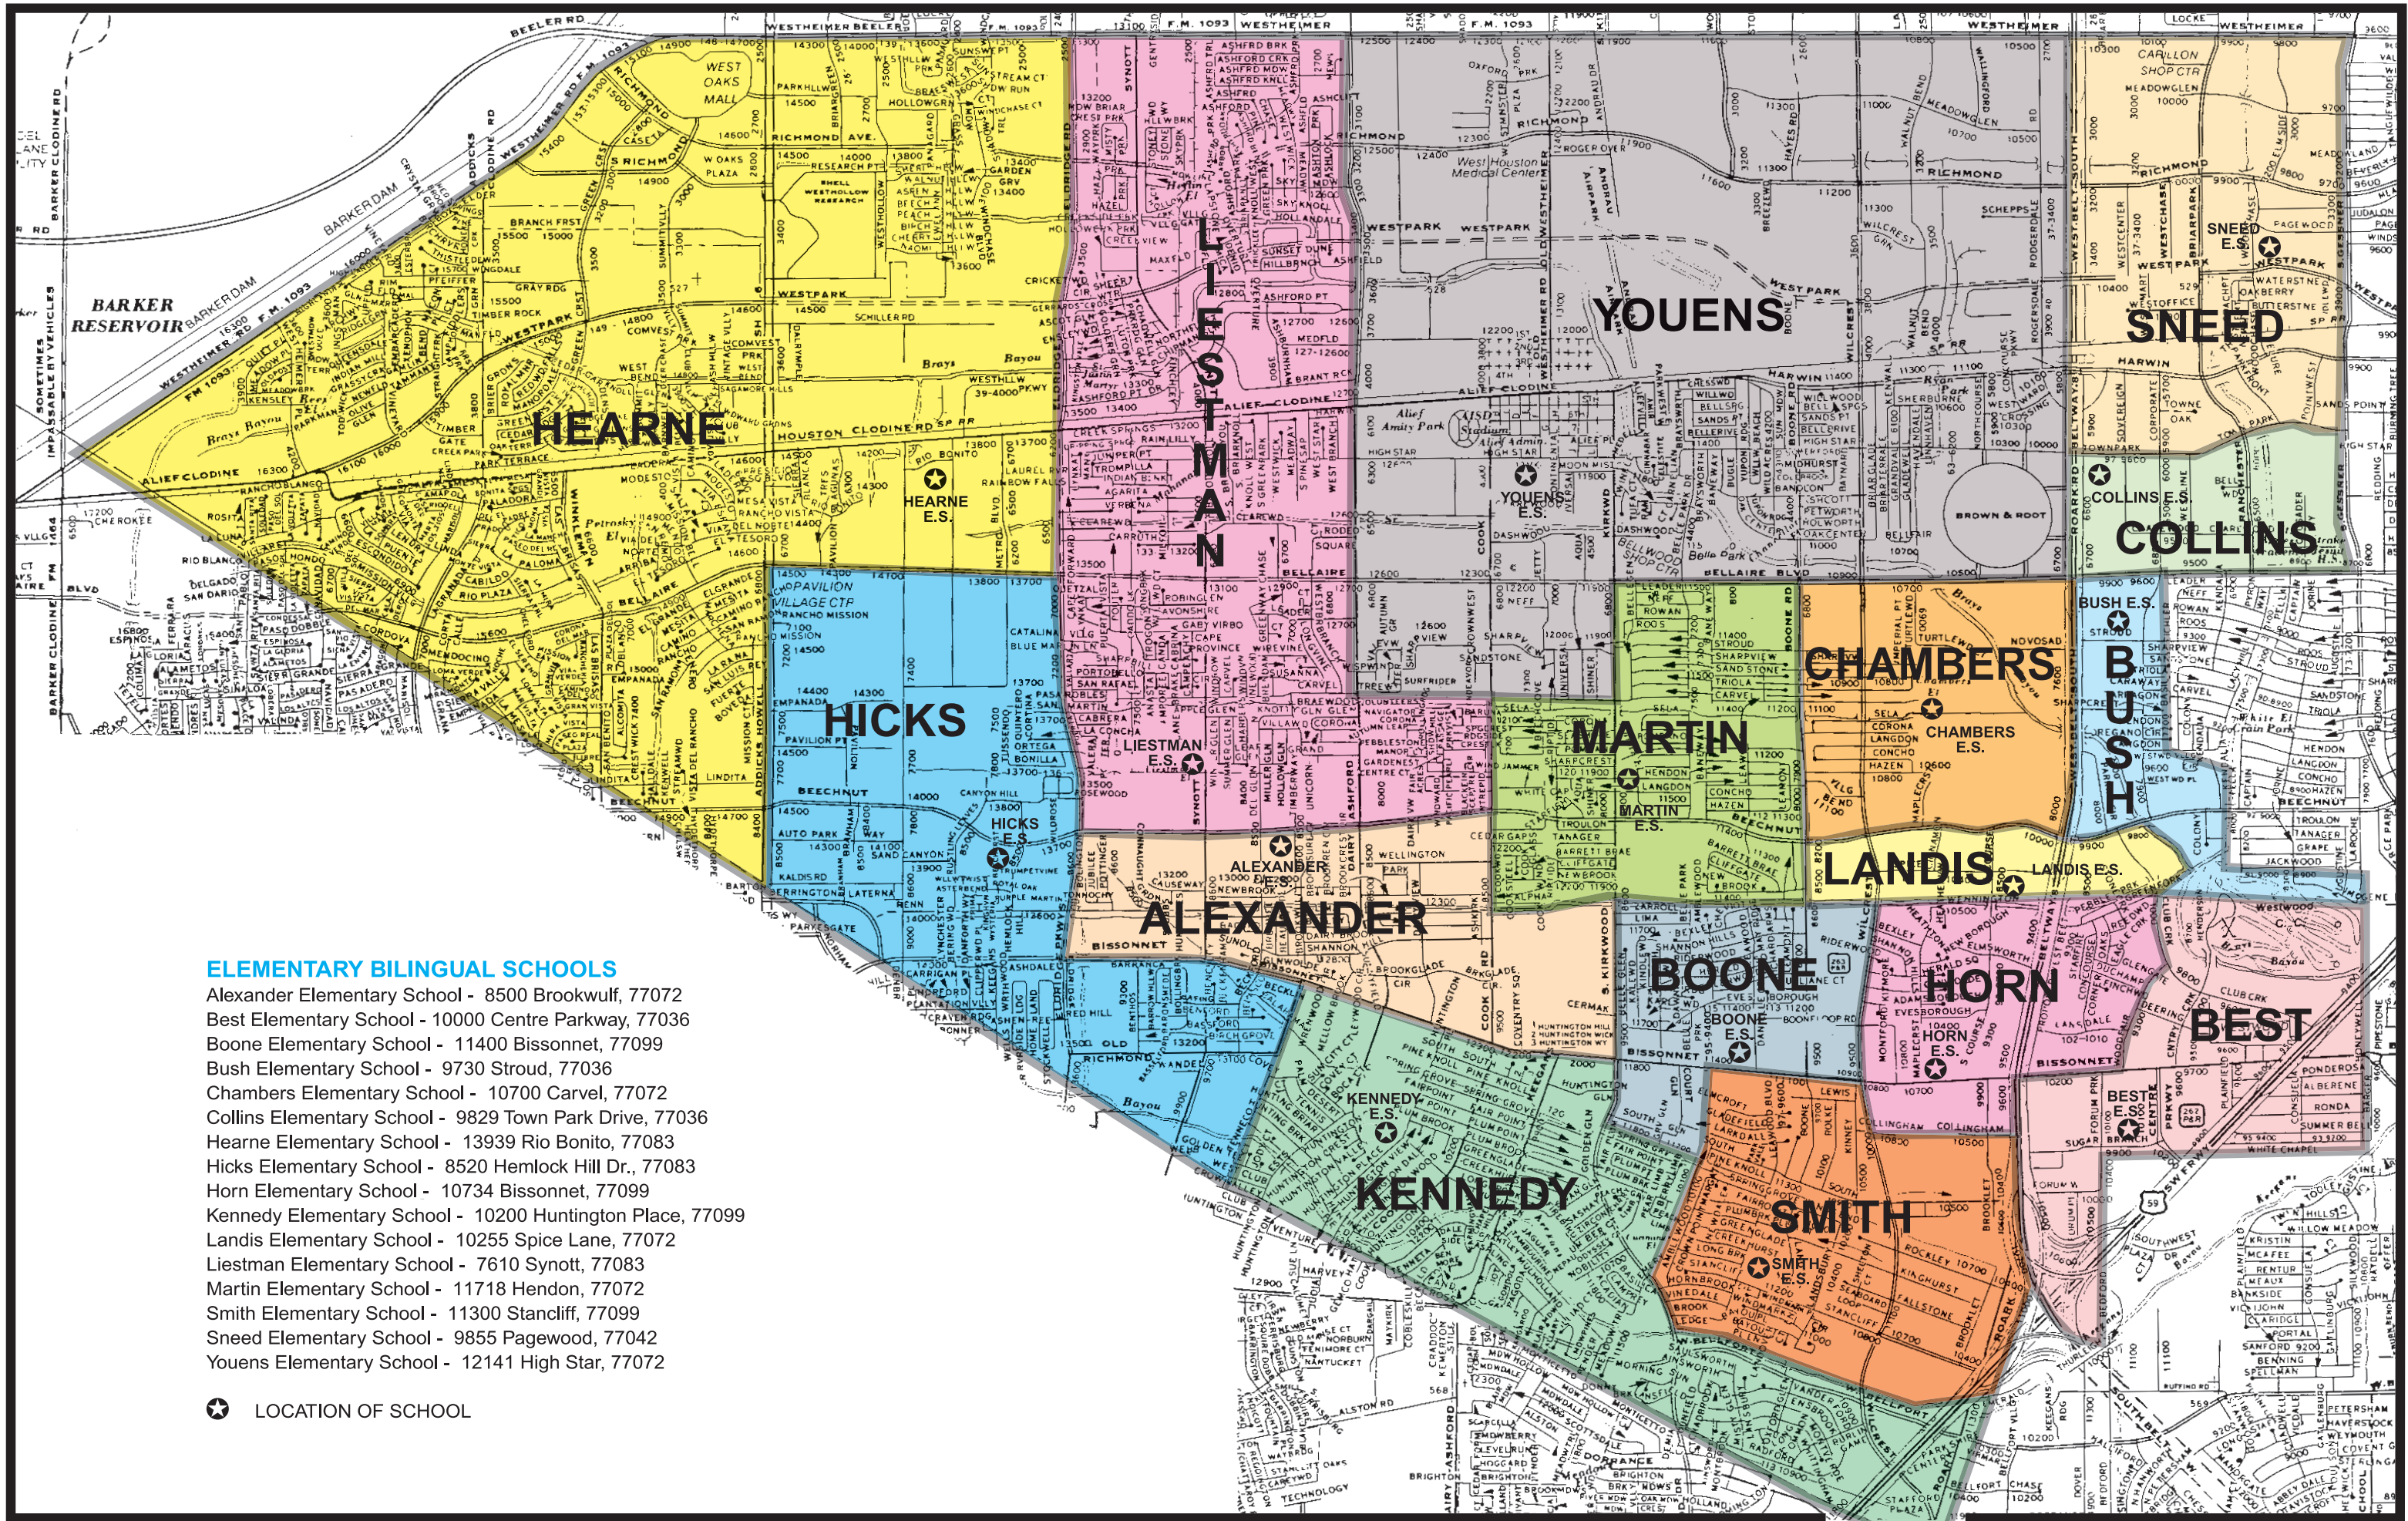

ALIEF INDEPENDENT SCHOOL DISTRICT 2005-2006 ELEMENTARY / BILINGUAL SCHOOL BOUNDARIES

ELEMENTARY BILINGUAL SCHOOLS

- Alexander Elementary School - 8500 Brookwulf, 77072
- Best Elementary School - 10000 Centre Parkway, 77036
- Boone Elementary School - 11400 Bissonnet, 77099
- Bush Elementary School - 9730 Stroud, 77036
- Chambers Elementary School - 10700 Carvel, 77072
- Collins Elementary School - 9829 Town Park Drive, 77036
- Hearne Elementary School - 13939 Rio Bonito, 77083
- Hicks Elementary School - 8520 Hemlock Hill Dr., 77083
- Horn Elementary School - 10734 Bissonnet, 77099
- Kennedy Elementary School - 10200 Huntington Place, 77099
- Landis Elementary School - 10255 Spice Lane, 77072
- Liestman Elementary School - 7610 Synott, 77083
- Martin Elementary School - 11718 Hendon, 77072
- Smith Elementary School - 11300 Stancliff, 77099
- Sneed Elementary School - 9855 Pagewood, 77042
- Youens Elementary School - 12141 High Star, 77072

★ LOCATION OF SCHOOL