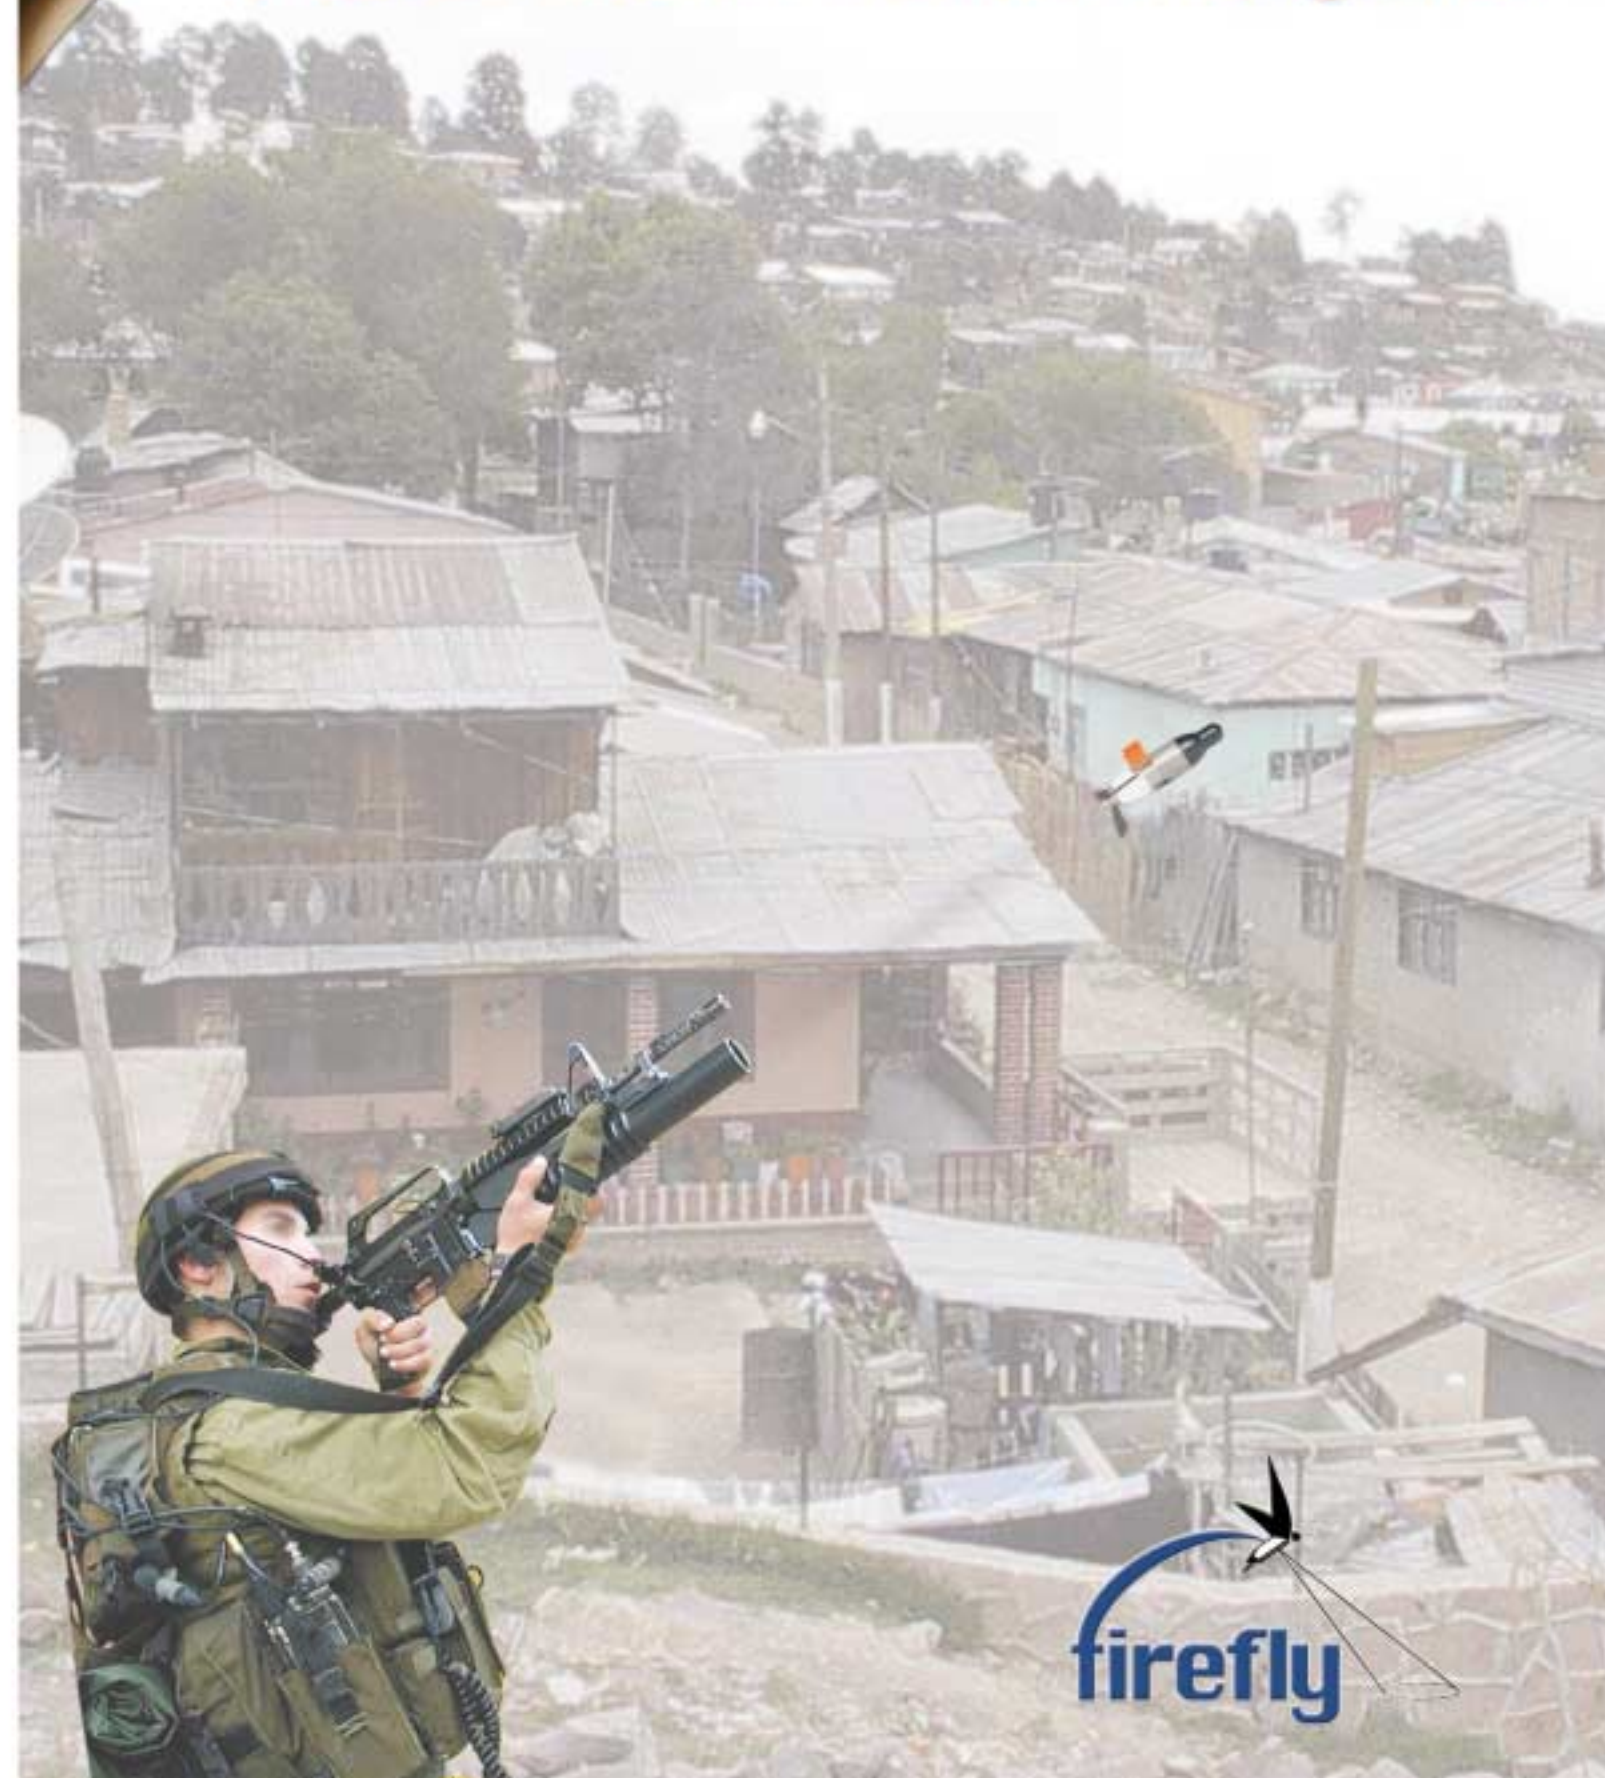

FIREFLY

System Components

M203 Launcher

Firefly

Pocket PC

FIREFLY

Ground Assault Tactical Intelligence

FIREFLY

Ground Assault Tactical Intelligence

RAFAEL's Firefly presents a revolutionary concept in tactical intelligence for small units on the battlefield or in urban territory.

For the first time, infantry soldiers, Special Forces, and law enforcement units can obtain instantaneous live photos from areas without line of sight.

Firefly is fully independent and requires zero support from neighboring forces.

Key Features

- Terrain ortho-photo
- High resolution picture
- Data analysis
- 3D color video stream
- Quiet launch

Technical Data

- Range: 600 m
- Max altitude: 150 m (max range)
- Weight: 145 gr
- Length: 155 mm
- Caliber: 38 mm (sub-caliber)
- Launcher: M203 grenade launcher
- Camera: Two CCD color cameras
- Flight time: 8 sec (max range)
- Footprint: 1200 m²
- Resolution: 20 cm/pixel (max altitude)