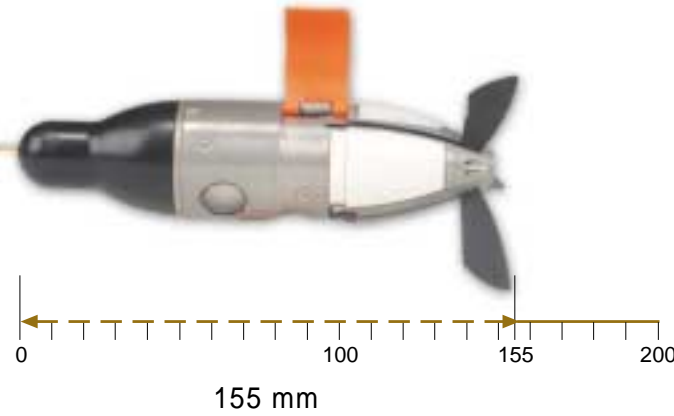

FIREFLY

System Components

M203 Launcher

Firefly

Pocket PC

FIREFLY

Ground Assault Tactical Intelligence

FIREFLY

Ground Assault Tactical Intelligence

RAFAEL's Firefly presents a revolutionary concept in tactical intelligence for small units on the battlefield or in urban territory.

For the first time, infantry soldiers, Special Forces, and law enforcement units can obtain instantaneous live photos from areas without line of sight.

Firefly is fully independent and requires zero support from neighboring forces.

Key Features

- Terrain ortho-photo
- High resolution picture
- Data analysis
- 3D color video stream
- Quiet launch

Technical Data

- Range: 600 m
- Max altitude: 150 m (max range)
- Weight: 145 gr
- Length: 155 mm
- Caliber: 38 mm (sub-caliber)
- Launcher: M203 grenade launcher
- Camera: Two CCD color cameras
- Flight time: 8 sec (max range)
- Footprint: 1200 m²
- Resolution: 20 cm/pixel (max altitude)