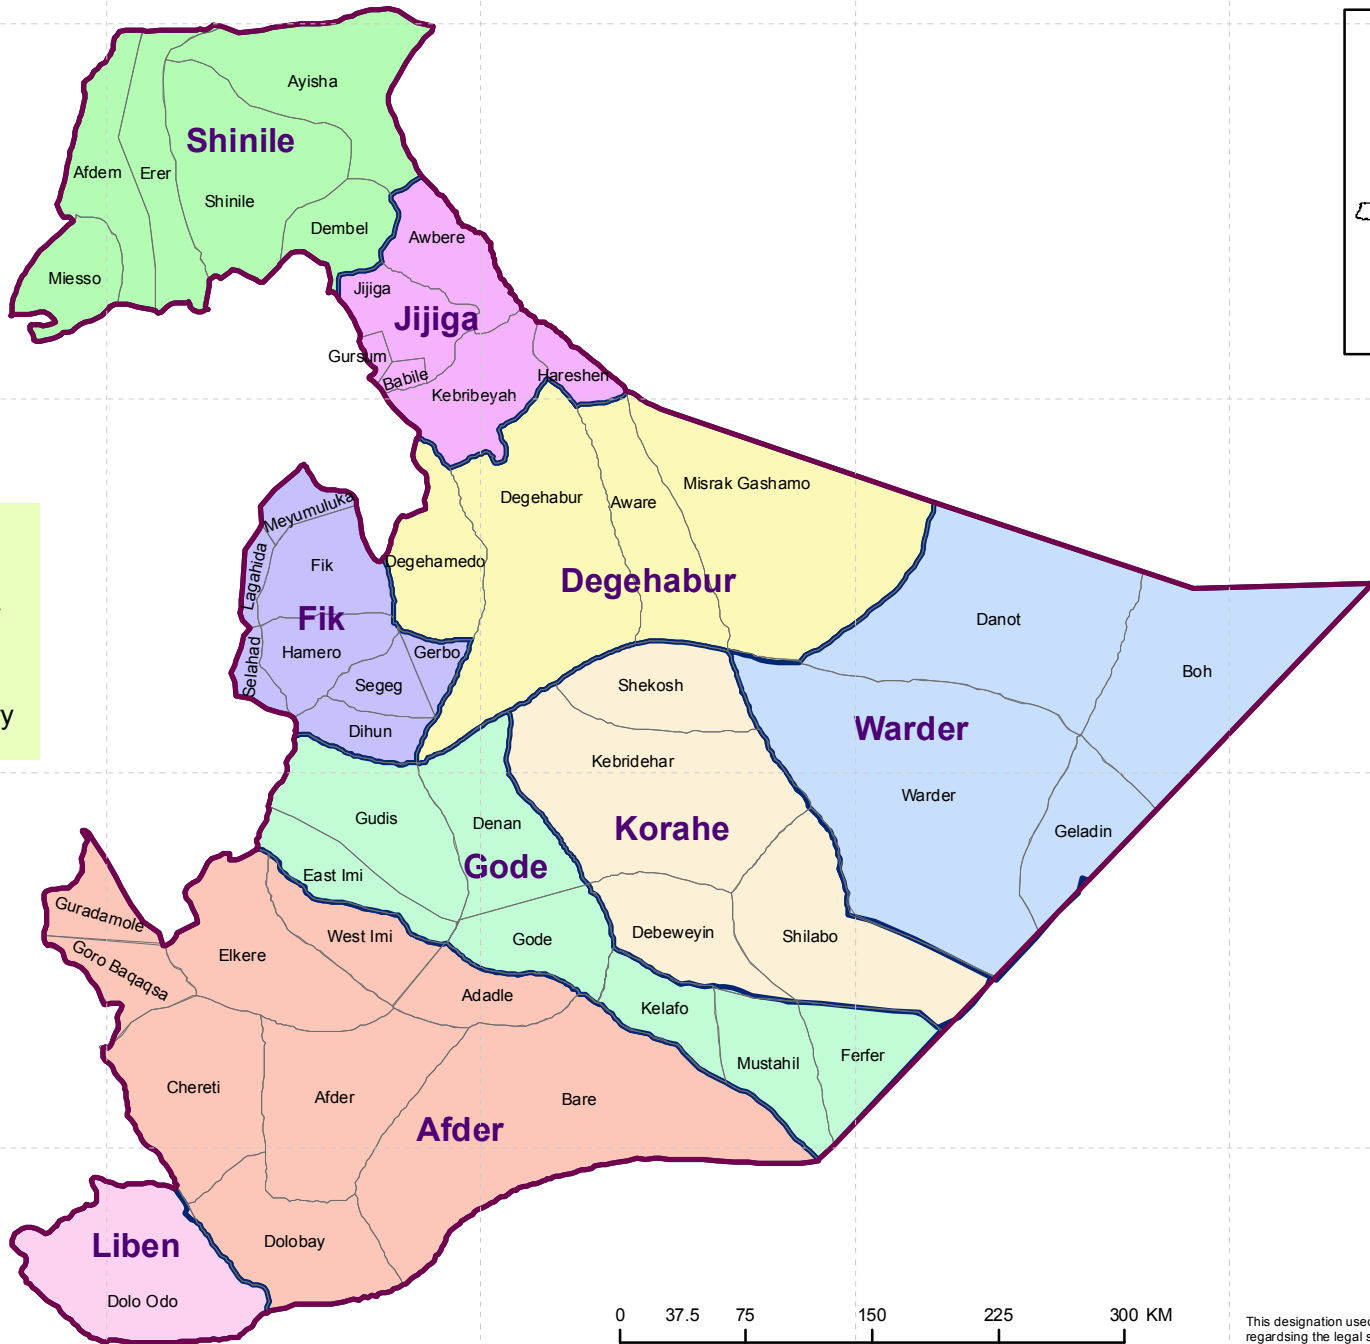

SOMALI REGION

38.000000 40.000000 42.000000 44.000000 46.000000 48.000000

11.000000
9.000000
7.000000
5.000000

11.000000
9.000000
7.000000
5.000000

Legend

- Woreda Boundary
- Zonal Boundary
- Regional Boundary

UN-OCHA
© 2005. UN- OCHA Ethiopia - IMU

This designation used do not imply the expression of any opinion of the U.N regarding the legal status and delimitation of all administrative boundaries.

38.000000 40.000000 42.000000 44.000000 46.000000 48.000000