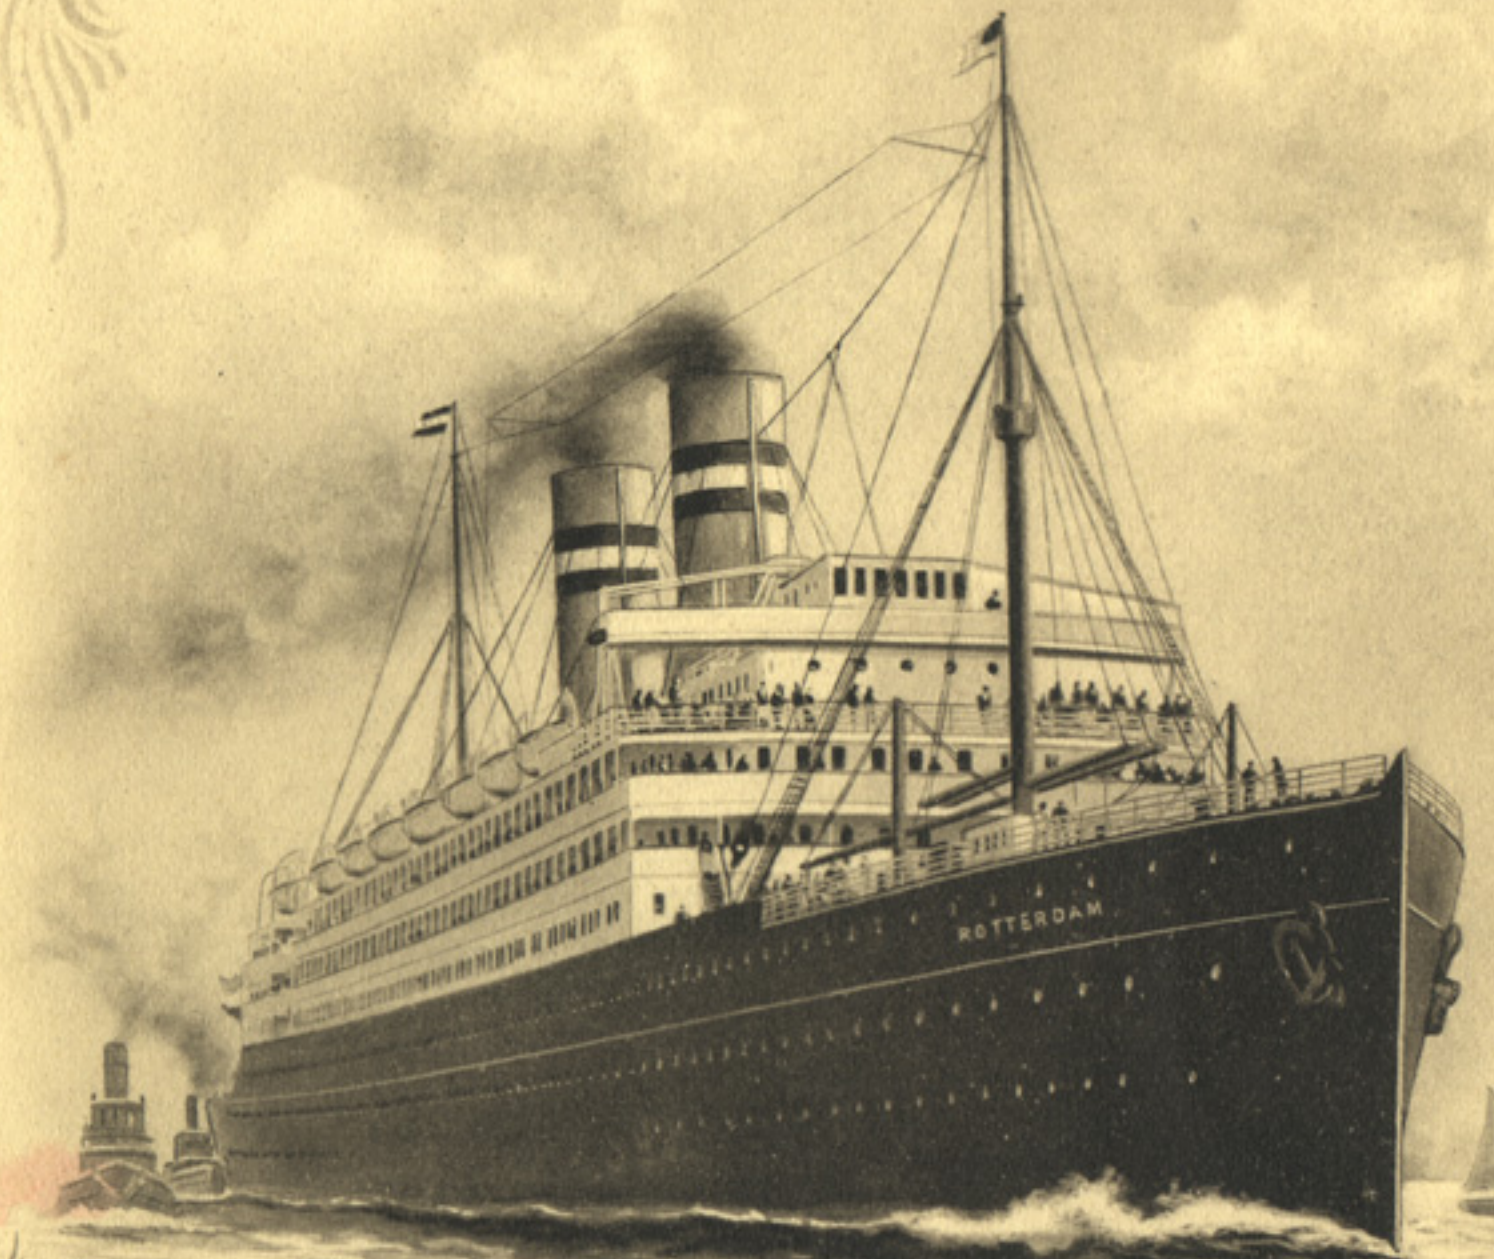

Holland-America Line

PASSENGER LIST

The Fleet
OF THE
Holland-America Line

consists of the following steamships:

Twin screw Steamship "ROTTERDAM"

Twin screw Steamship "NIEUW AMSTERDAM"

Twin screw Steamship "NOORDAM"

Twin screw Steamship "RYNDAM"

Twin screw Steamship "POTSDAM"

Twin screw Steamship "STATENDAM"

ranging from 10,500 to 24,170 tons gross register.

All steamships are of enormous tonnage, and splendidly equipped for the safety and comfort of passengers. They are all provided with the latest improvements, have bilge keels, superb decks, halls, saloons and large staterooms, and are fitted with the Marconi system for wireless telegraphy and the Submarine Signal Receiving Apparatus. They carry the U. S. and Royal Netherlands Mails and maintain a regular weekly service between New York and Rotterdam, stopping both ways at Boulogne-sur-Mer for the landing and embarkation of passengers.