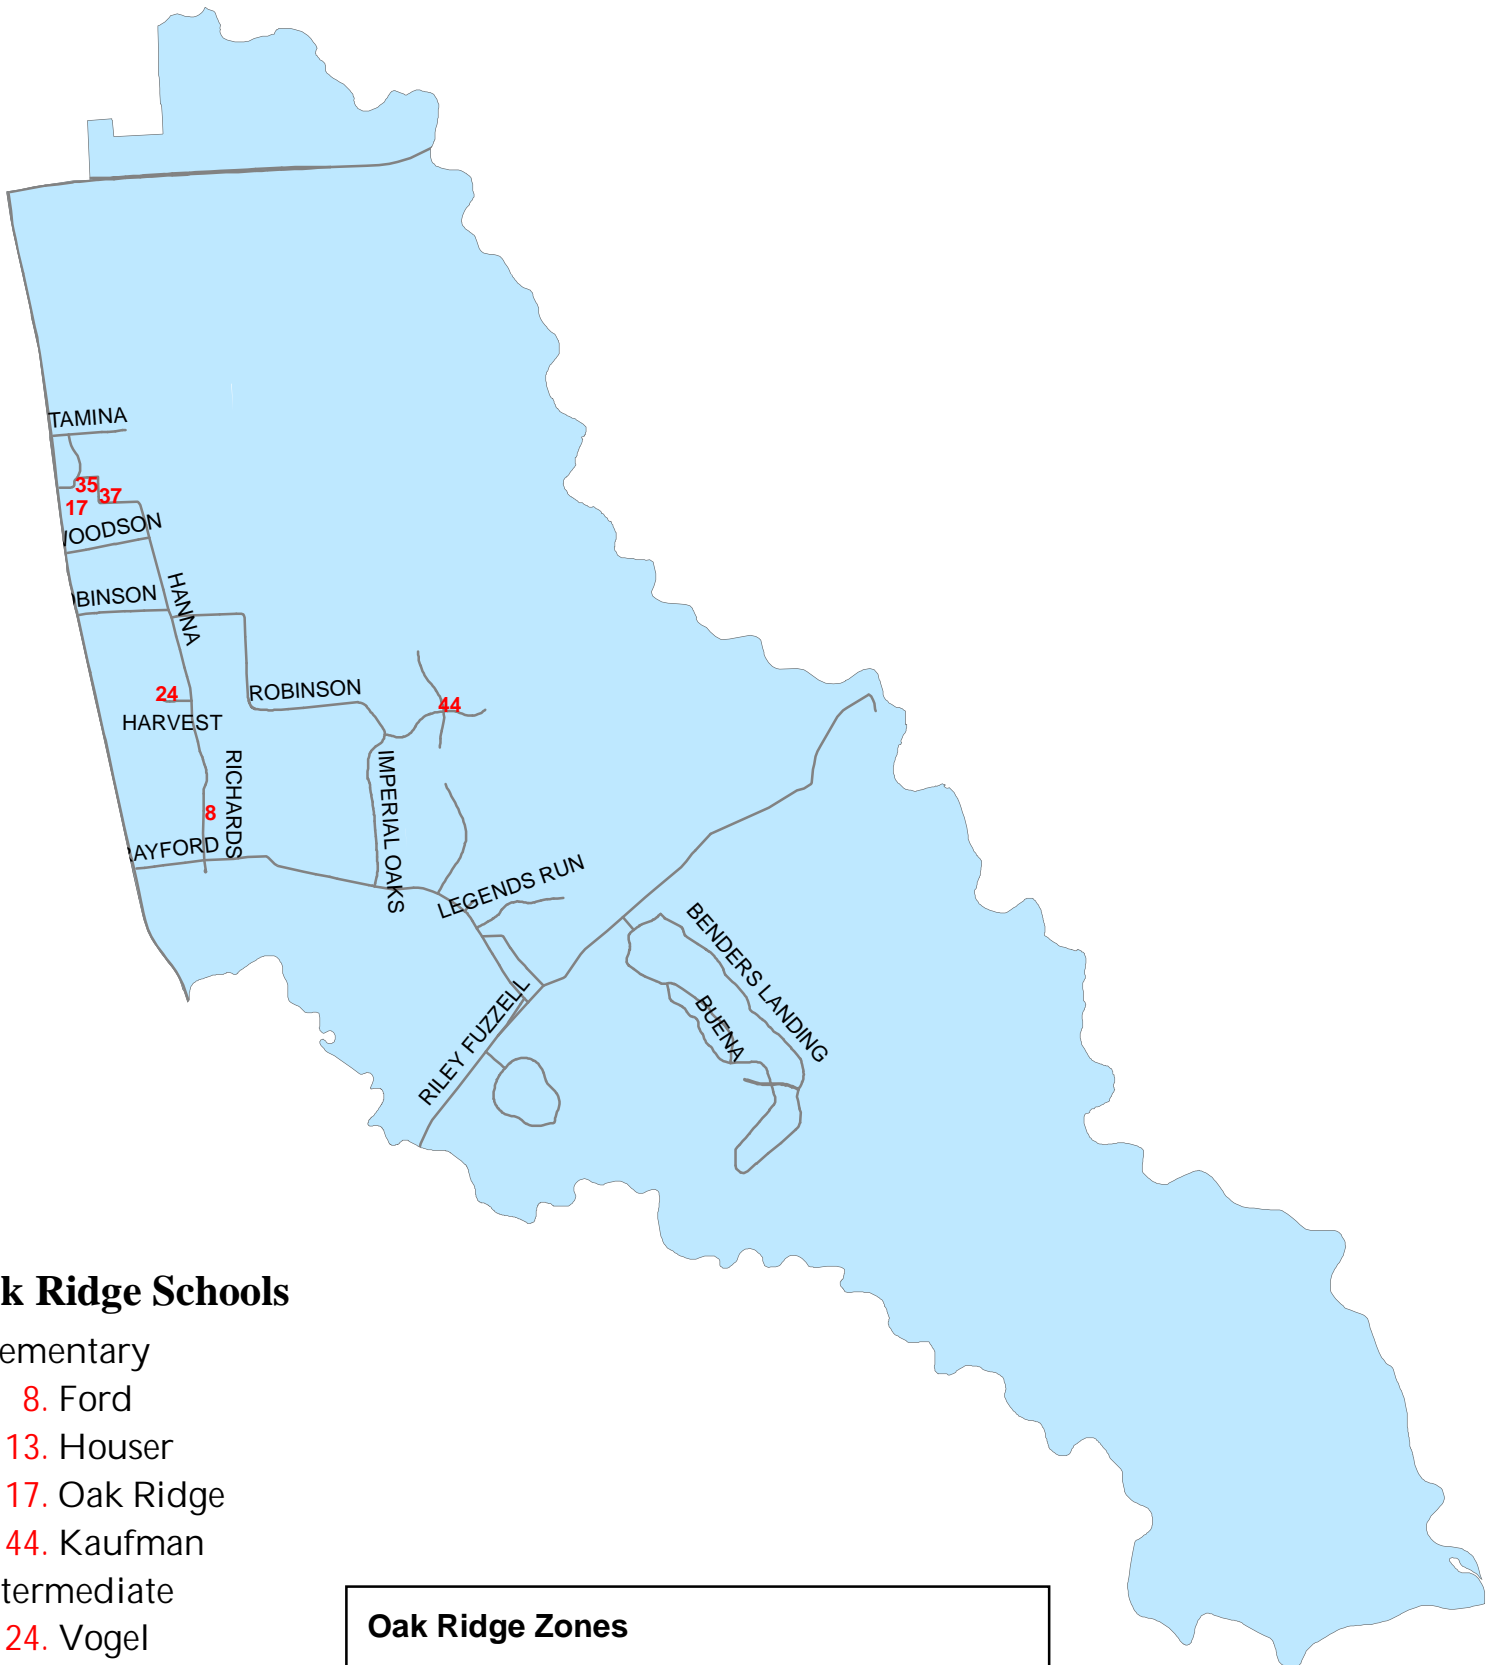

**Conroe Independent School District  
Oak Ridge Intermediate, Junior High and High School Feeder Map  
School Year 2006-2007**

**Oak Ridge Schools**

- Elementary
  - 8. Ford
  - 13. Houser
  - 17. Oak Ridge
  - 44. Kaufman
- Intermediate
  - 24. Vogel
- Junior High
  - 35. York
- High School
  - 37. Oak Ridge