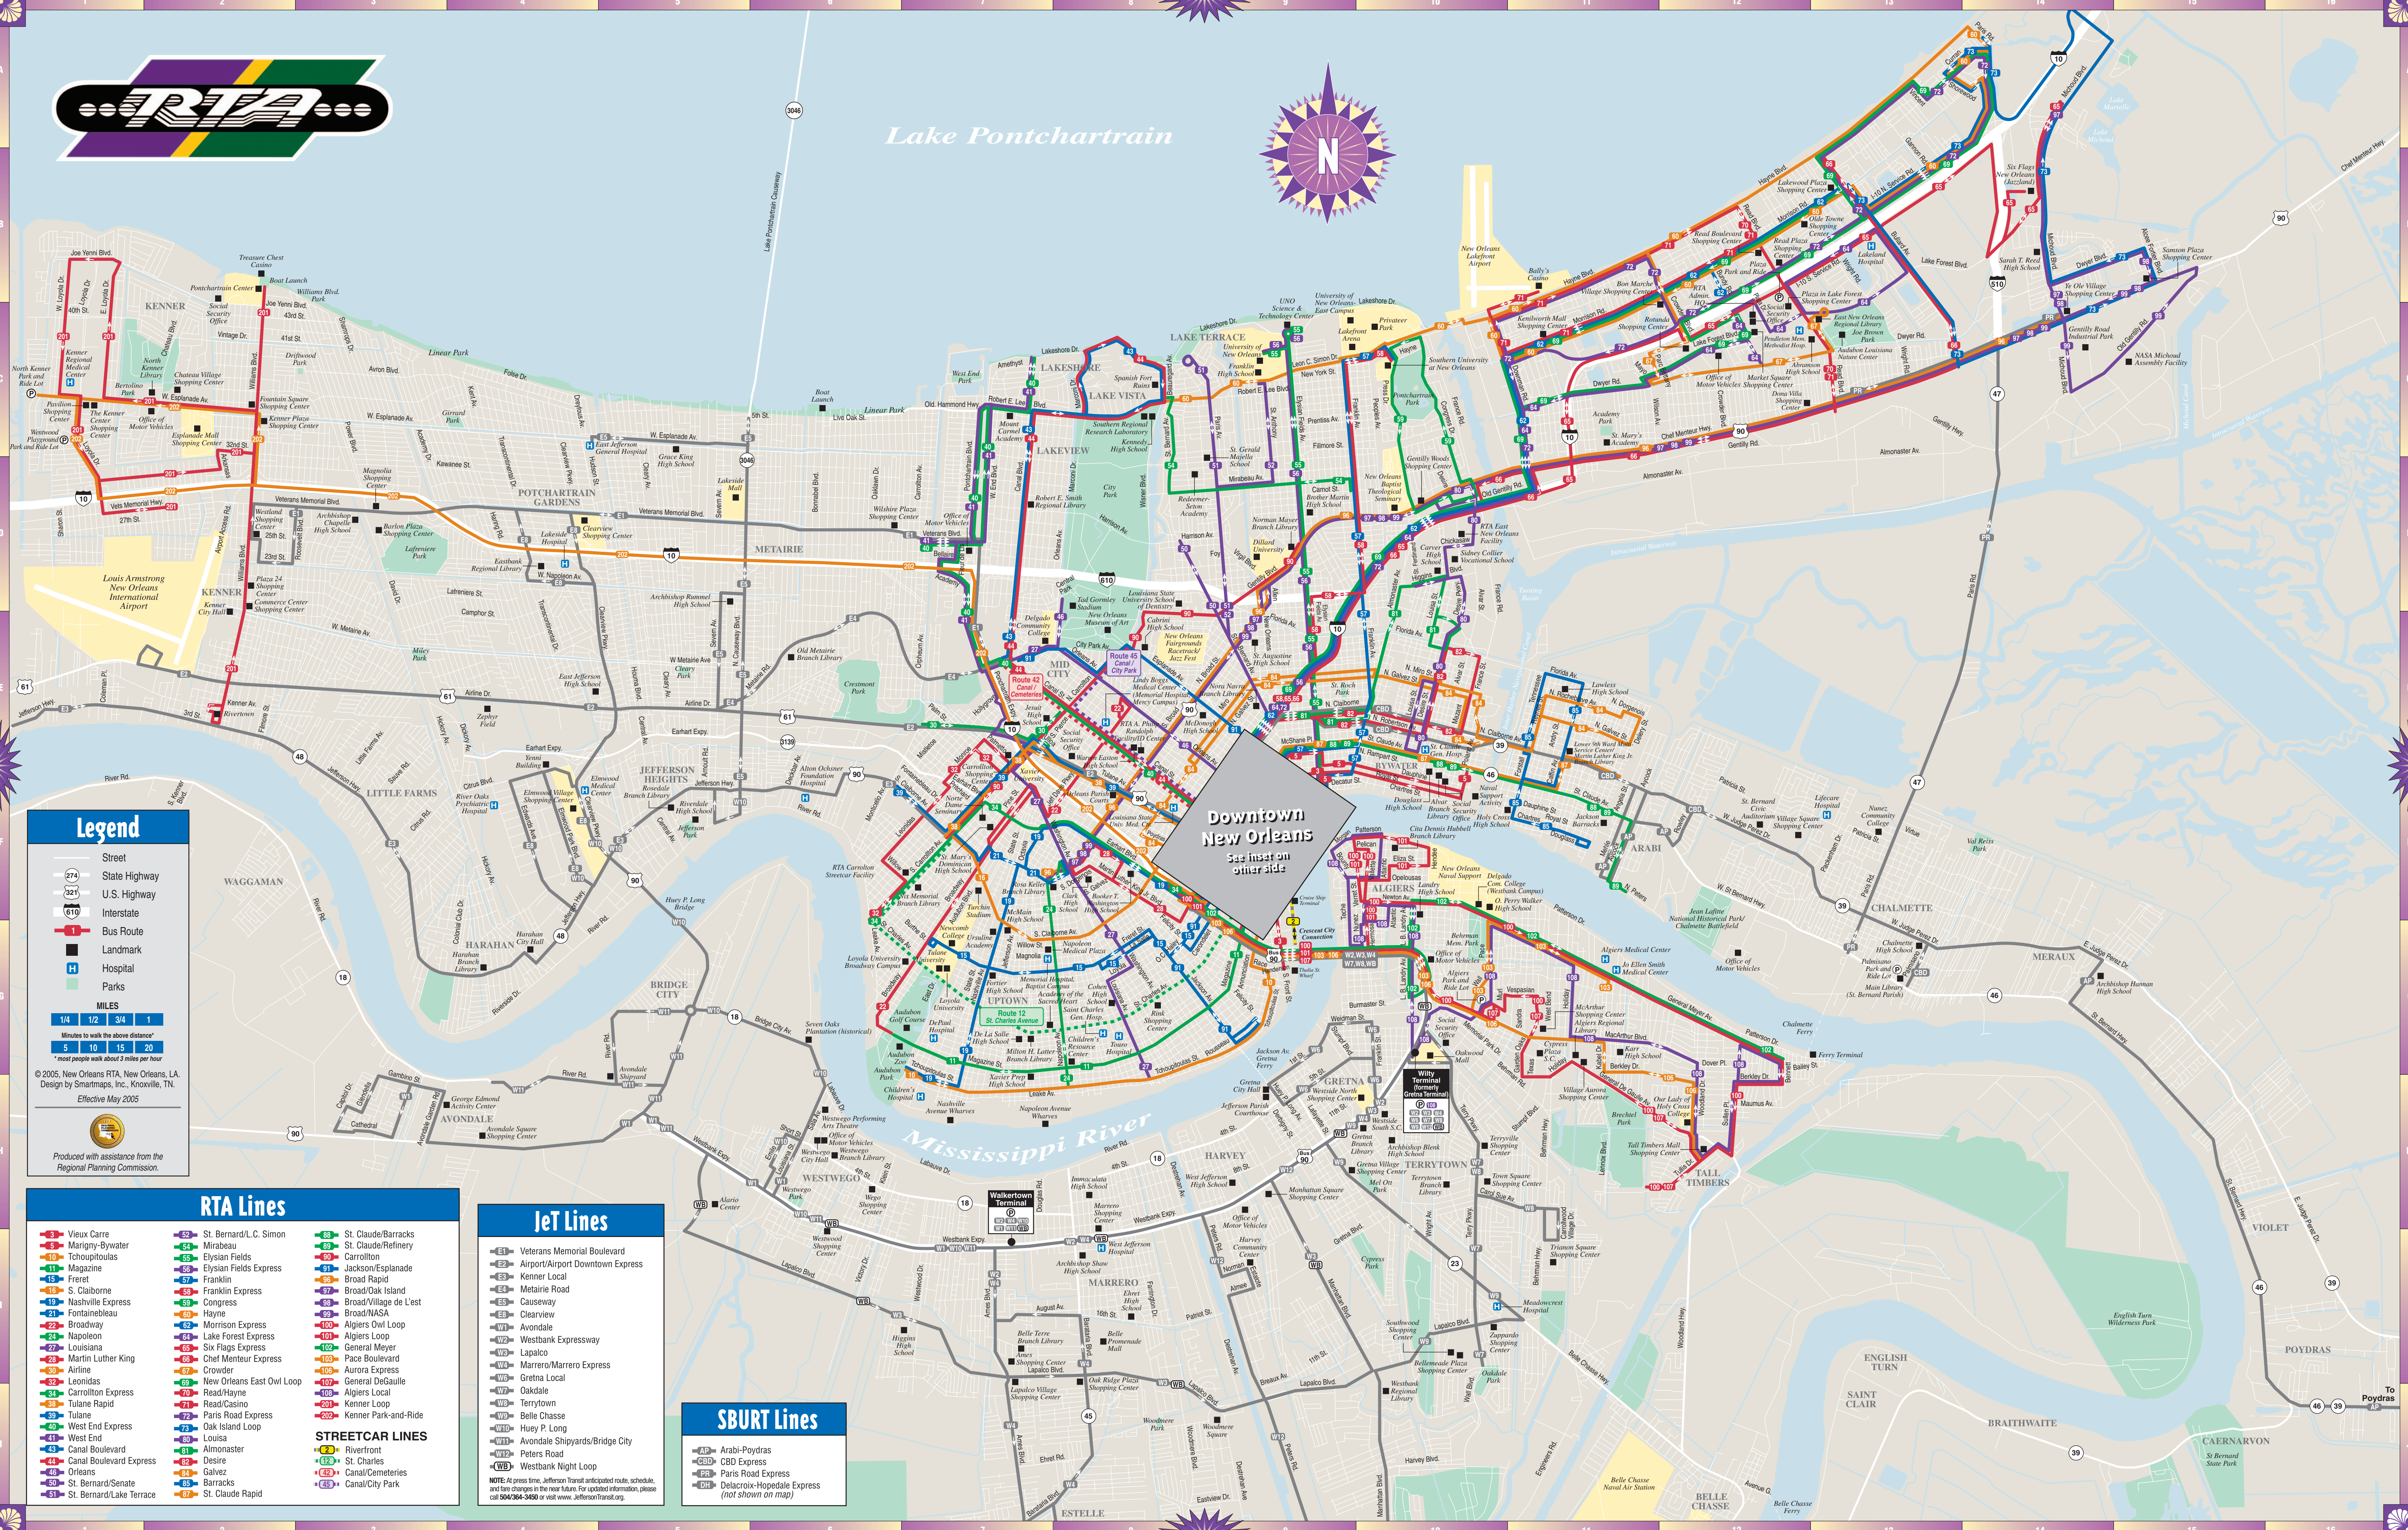

Lake Pontchartrain

Legend

- Street
- Slate Highway
- U.S. Highway
- Interstate
- Bus Route
- Landmark
- Hospital
- Parks

MILES

1/4	1/2	3/4	1

Minutes to walk the above distance*
5 10 15 20
*most people walk about 3 miles per hour

© 2005, New Orleans RTA, New Orleans, LA. Design by Smartmaps, Inc., Knoxville, TN. Effective May 2005

RTA Lines

1 Vieux Carre	52 St. Bernard/L.C. Simon	88 St. Claude/Barracks
2 Margigny-Bywater	54 Mirabeau	89 St. Claude/Retinery
3 Tchoupitoulas	55 Elysian Fields	90 Carrollton
4 Magazine	56 Elysian Fields Express	91 Jackson/Esplanade
5 Fretet	57 Franklin Express	92 Broad/Oak Island
6 S. Claiborne	58 Franklin Express	93 Causeway
7 Nashville Express	59 Congress	94 Clearview
8 Fontainebleau	60 Hayne	95 Avondale
9 Broadway	61 Morrison Express	96 Westbank Expressway
10 Napoleon	62 Lake Forest Express	97 Lapalco
11 Louisiana	63 Six Flags Express	98 Marrero/Marrero Express
12 Martin Luther King	64 Chef Menteur Express	99 Gretna Local
13 Airline	65 Crowder	100 Gretna Local
14 Leominas	66 New Orleans East Owl Loop	101 Oakdale
15 Carrollton Express	67 Read/Casino	102 Terrytown
16 Tulane Rapid	68 Paris Road Express	103 Belle Chasse
17 Tulane	69 Oak Island Loop	104 Huey P. Long
18 West End Express	70 Louisia	105 Avondale Shipyards/Bridge City
19 West End	71 Almonster	106 Peters Road
20 Canal Boulevard	72 Desire	107 Westbank Night Loop
21 Canal Boulevard Express	73 Galvez	
22 Orleans	74 Barracks	
23 St. Bernard/Senate	75 St. Claude Rapid	

Jet Lines

- 1 Veterans Memorial Boulevard
- 2 Airport/Airport Downtown Express
- 3 Kenner Local
- 4 Metairie Road
- 5 Causeway
- 6 Clearview
- 7 Avondale
- 8 Westbank Expressway
- 9 Lapalco
- 10 Marrero/Marrero Express
- 11 Gretna Local
- 12 Oakdale
- 13 Terrytown
- 14 Belle Chasse
- 15 Huey P. Long
- 16 Avondale Shipyards/Bridge City
- 17 Peters Road
- 18 Westbank Night Loop

SBURT Lines

- AP Arabi-Poydras
- CBD CBD Express
- PRR Paris Road Express
- DH Delacour-Hopetale Express (not shown on map)

Downtown New Orleans
See inset on other side