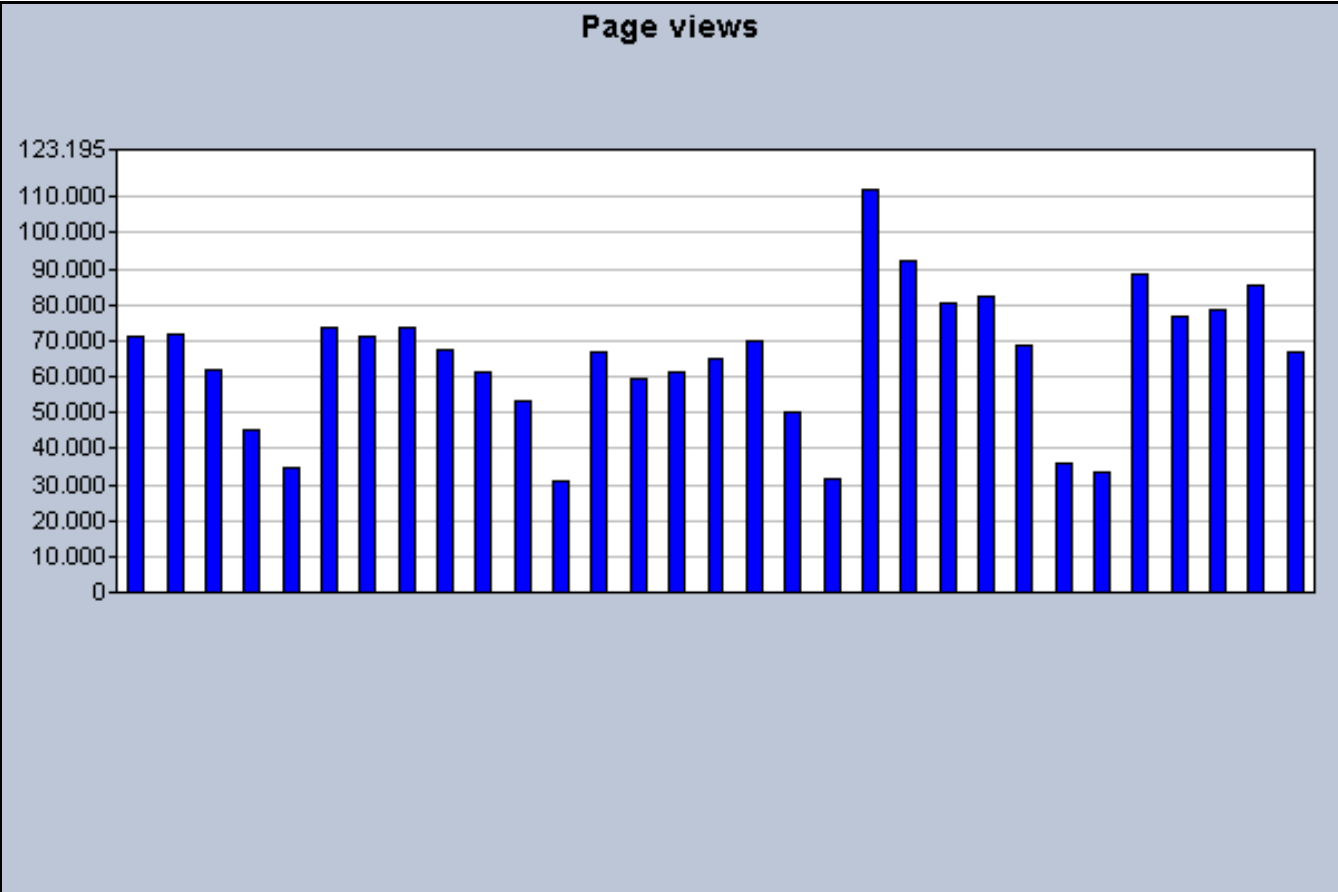

Setup for basic traffic statistics

Basic statistics included: Page views, User sessions, Unique users, New unique users, Returning users

Graphs included: Page views

Additional statistics included: Busiest days and hours in terms of page views, Page views per user session, Average duration of user sessions, Time spent on site

Monthly report for last month

Monthly report for last month

Busiest days and hours in terms of page views	
The busiest hour on average	14:00 – 14:59, (6,265 page views)
The busiest weekday on average	Friday, (74,453 page views)
The busiest day	20-Mar-2006, (111,996 page views)
The busiest hour	14:00 – 14:59 20-Mar-2006, (11,817 page views)