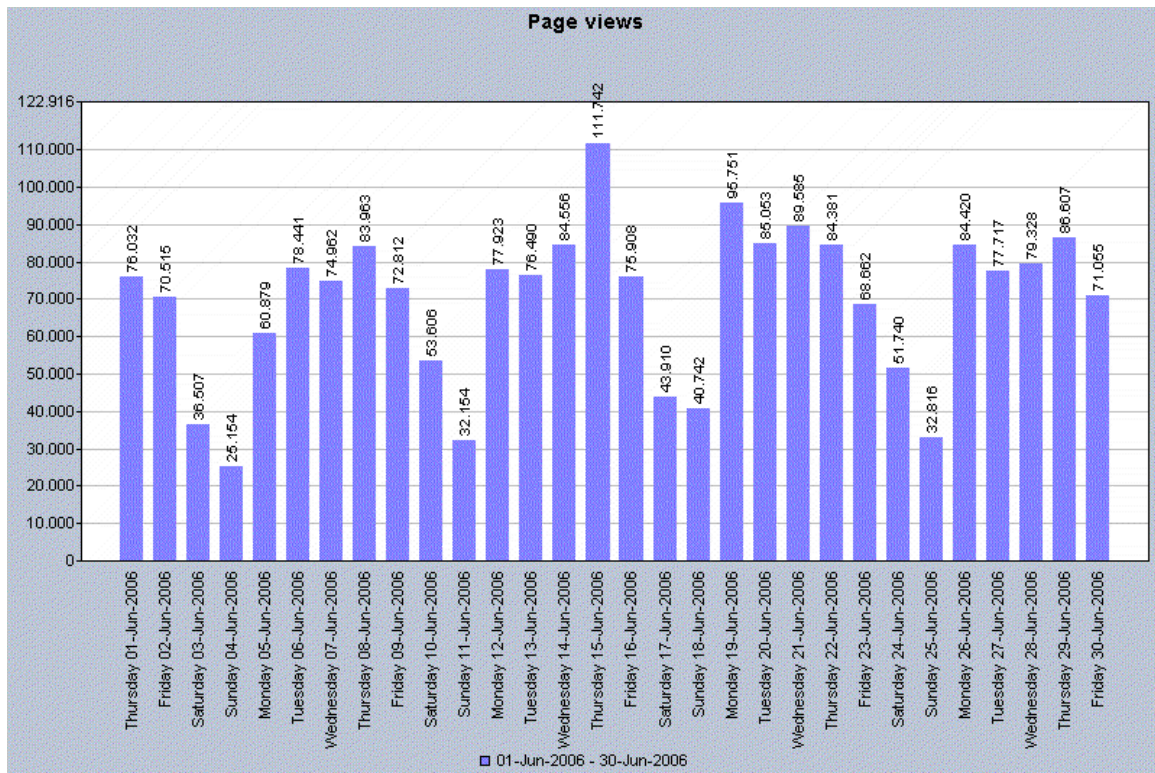

### Setup for basic traffic statistics

**Basic statistics included:** Page views, User sessions, Unique users, New unique users, Returning users

**Graphs included:** Page views

**Additional statistics included:** Busiest days and hours in terms of page views, Number of user sessions per unique user, Page views per user session, Average duration of user sessions, Time spent on site

### Busiest days and hours in terms of page views

The busiest hour on average	11:00 - 11:59, (6,376 page views)
The busiest weekday on average	Friday, (88,545 page views)
The busiest day	15-Jun-2006, (111,742 page views)
The busiest hour	15:00 - 15:59 15-Jun-2006, (13,014 page views)