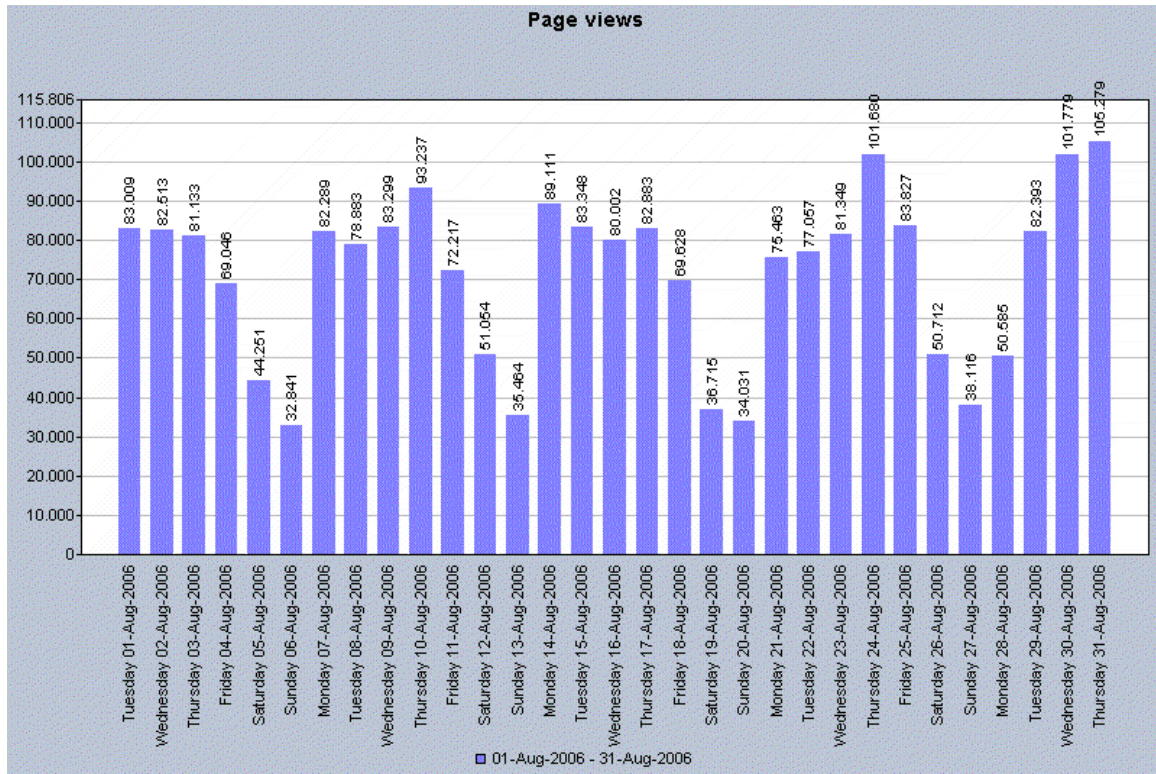

Monthly report for last month

Report run: **Monthly report for last month**
Site: **leeds.gov.uk**
The report includes: **1 period**
Report period : **01-Aug-2006 - 31-Aug-2006**
Reporting date and time: **01-Sep-2006 14:30**

Setup for basic traffic statistics

Basic statistics included: Page views, User sessions, Unique users, New unique users, Returning users

Graphs included: Page views

Additional statistics included: Busiest days and hours in terms of page views, Number of user sessions per unique user, Page views per user session, Average duration of user sessions, Time spent on site

Busiest days and hours in terms of page views

The busiest hour on average	14:00 - 14:59, (6,566 page views)
The busiest weekday on average	Friday, (92,842 page views)
The busiest day	31-Aug-2006, (105,279 page views)
The busiest hour	14:00 - 14:59 30-Aug-2006, (10,702 page views)

Page views per user session

Number of page views per user session	Number of user sessions	% of total	Accumulated %
1 page view	131,679	39.06%	39.06%
2 page views	30,816	9.14%	48.20%
3 page views	30,482	9.04%	57.25%
4 page views	21,016	6.23%	63.48%
5 page views	18,048	5.35%	68.84%
6 page views	13,625	4.04%	72.88%
7 page views	11,967	3.55%	76.43%
8 page views	9,261	2.75%	79.17%
9 page views	8,300	2.46%	81.64%
10 or more page views	61,902	18.36%	100.00%