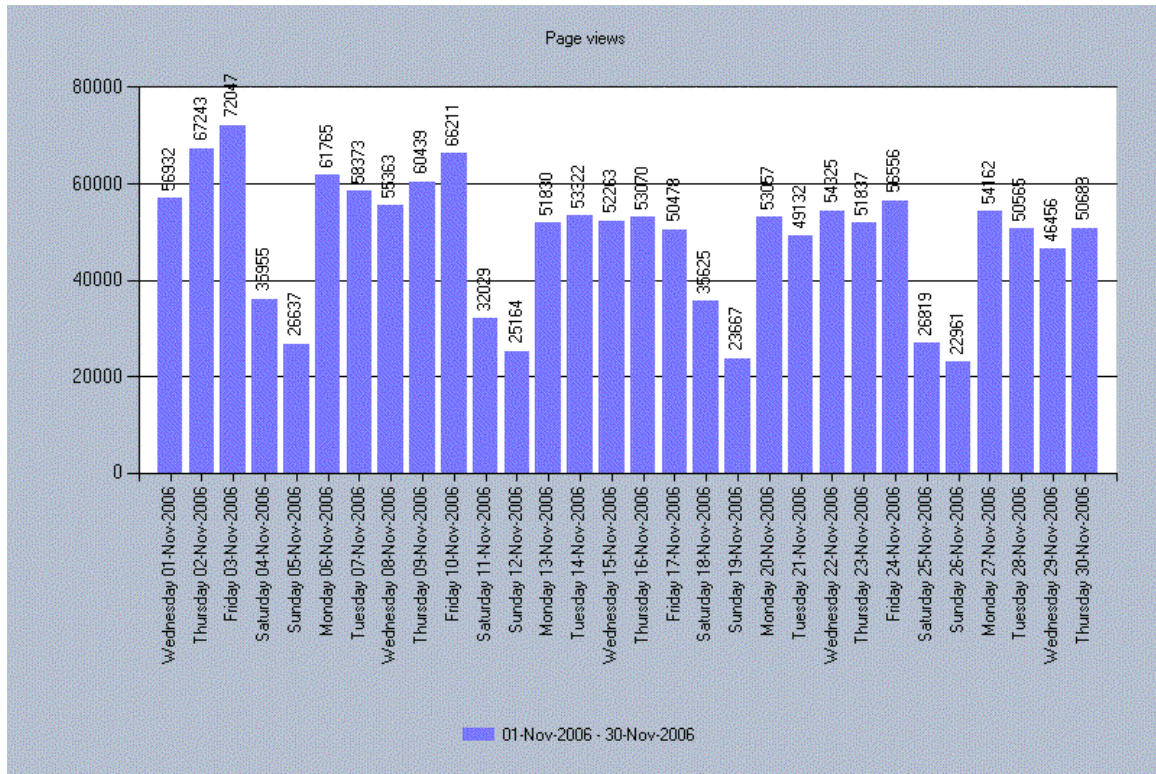

Basic traffic statistics

Basic statistics included: Page views, User sessions, New unique users, Returning users, Unique users

Graphs included: Page views

Additional statistics included: Busiest days and hours in terms of page views, Number of user sessions per unique user, Page views per user session, Average duration of user sessions, Time spent on site, Average duration of user sessions

Busiest days and hours in terms of page views	
The busiest hour on average	14:00 - 14:59, (4,861 page views)
The busiest weekday on average	Saturday, (61,323 page views)
The busiest day	03-Nov-2006, (72,047 page views)
The busiest hour	11:00 - 11:59 10-Nov-2006, (13,378 page views)