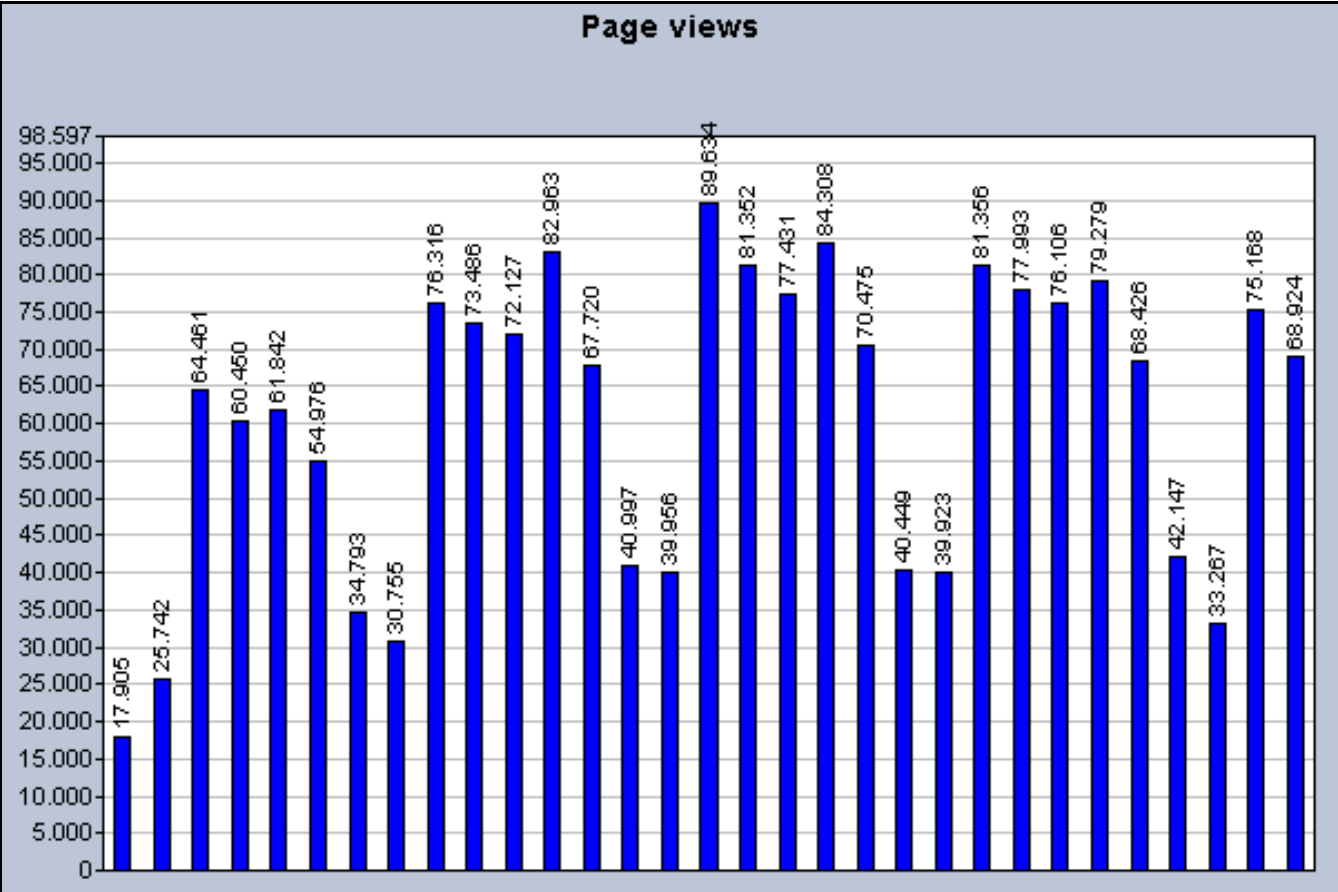

Setup for basic traffic statistics

Basic statistics included: Page views, User sessions, Unique users, New unique users, Returning users

Graphs included: Page views

Additional statistics included: Busiest days and hours in terms of page views, Page views per user session, Average duration of user sessions, Time spent on site

Monthly report for last month

Monthly report for last month

Busiest days and hours in terms of page views	
The busiest hour on average	13:00 – 13:59, (5,755 page views)
The busiest weekday on average	Tuesday, (73,243 page views)
The busiest day	16–Jan–2006, (89,634 page views)
The busiest hour	15:00 – 15:59 27–Jan–2006, (9,814 page views)

Page views per user session			
Number of page views per user session	Number of user sessions	% of total	Accumulated %
1 page view	115,121	39.35%	39.35%
2 page views	27,472	9.39%	48.74%
3 page views	24,186	8.27%	57.00%
4 page views	18,315	6.26%	63.26%
5 page views	15,621	5.34%	68.60%
6 page views	11,780	4.03%	72.63%
7 page views	10,460	3.58%	76.20%
8 page views	8,658	2.96%	79.16%
9 page views	7,381	2.52%	81.69%
10 or more page views	53,580	18.31%	100.00%