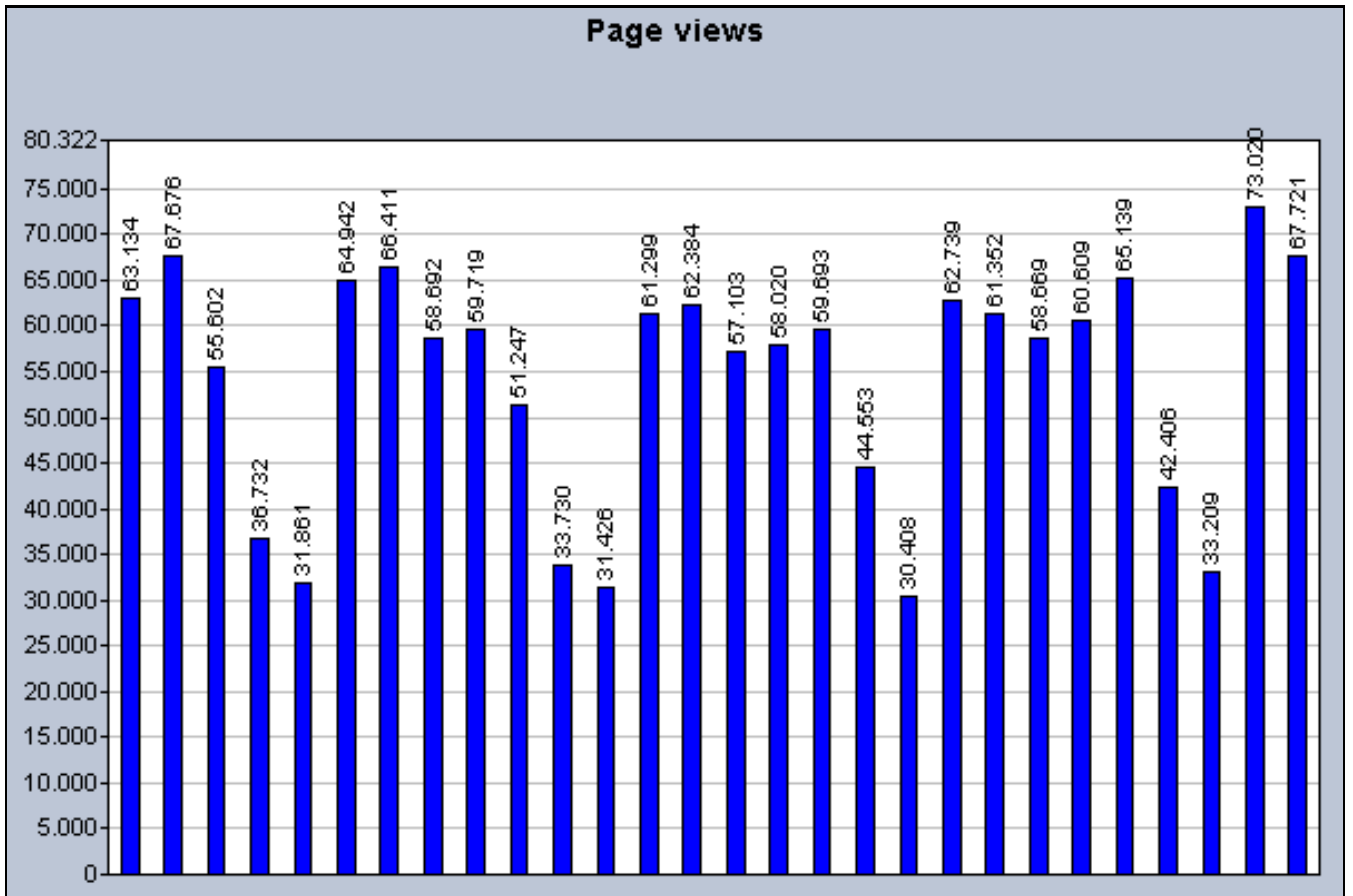

Setup for basic traffic statistics

Basic statistics included: Page views, User sessions, Unique users, New unique users, Returning users

Graphs included: Page views

Additional statistics included: Busiest days and hours in terms of page views, Page views per user session, Average duration of user sessions, Time spent on site

Monthly report for last month

Monthly report for last month

Busiest days and hours in terms of page views	
The busiest hour on average	14:00 – 14:59, (4,973 page views)
The busiest weekday on average	Tuesday, (65,500 page views)
The busiest day	27-Feb-2006, (73,020 page views)
The busiest hour	14:00 – 14:59 27-Feb-2006, (7,334 page views)